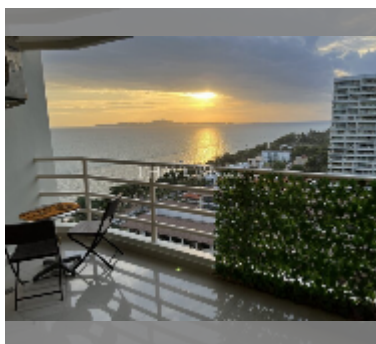

Condo for sale studio 49 m² in View Talay 7, Pattaya

฿ 4,900,000

UNIT PARAMETERS:

UID	FS-242019
quota	foreign quota
type	studio
size	49m²
floor	17
view	sea view
quality	good
equipment: furniture, air conditioner, television	

PROJECT PARAMETERS:

district	Jomtien
buildings	1
floors	27
built in	2010

FACILITIES:

General information: highrise, open parking, covered parking.

Swimming pool: swimming pool.

Chill zone: chill zone, garden.

Health zone: gym.

Other: CCTV, security, minimart.