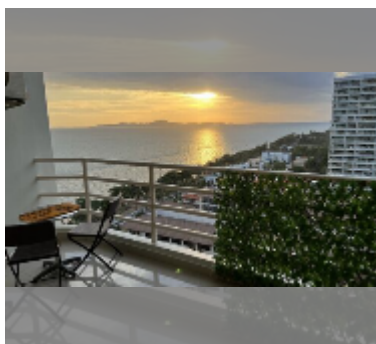

Condo for sale studio 49 m² in View Talay 7, Pattaya

฿ 4,900,000

UNIT PARAMETERS:

UID	FS-242019
quota	foreign quota
type	studio
size	49m²
floor	17
view	sea view
quality	good
equipment: furniture, air conditioner, television	

PROJECT PARAMETERS:

district	Jomtien
buildings	1
floors	27
built in	2010

FACILITIES:

General information: highrise, open parking, covered parking.

Swimming pool: swimming pool.

Chill zone: chill zone, garden.

Health zone: gym.

Other: CCTV, security, minimart.