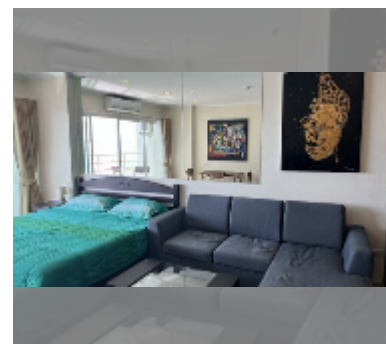

Condo for sale studio 49 m² in View Talay 7, Pattaya

฿ 4,900,000

UNIT PARAMETERS:

UID	FS-242019
quota	foreign quota
type	studio
size	49m²
floor	17
view	sea view
quality	good
equipment: furniture, air conditioner, television	

PROJECT PARAMETERS:

district	Jomtien
buildings	1
floors	27
built in	2010

FACILITIES:

General information: highrise, open parking, covered parking.

Swimming pool: swimming pool.

Chill zone: chill zone, garden.

Health zone: gym.

Other: CCTV, security, minimart.