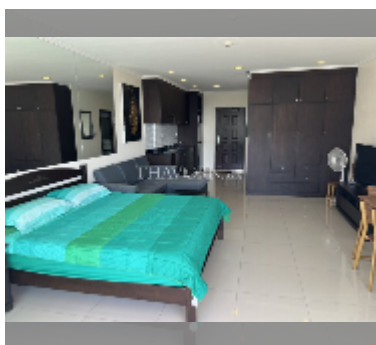

Condo for sale studio 49 m² in View Talay 7, Pattaya

฿ 4,900,000

UNIT PARAMETERS:

UID	FS-242019
quota	foreign quota
type	studio
size	49m²
floor	17
view	sea view
quality	good
equipment: furniture, air conditioner, television	

PROJECT PARAMETERS:

district	Jomtien
buildings	1
floors	27
built in	2010

FACILITIES:

General information: highrise, open parking, covered parking.

Swimming pool: swimming pool.

Chill zone: chill zone, garden.

Health zone: gym.

Other: CCTV, security, minimart.