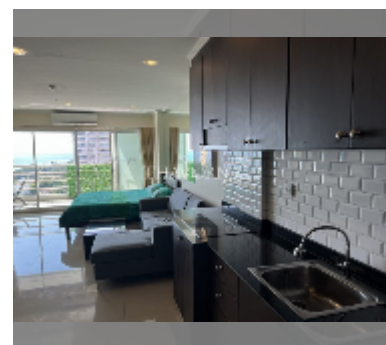

Condo for sale studio 49 m² in View Talay 7, Pattaya

฿ 4,900,000

UNIT PARAMETERS:

UID	FS-242019
quota	foreign quota
type	studio
size	49m²
floor	17
view	sea view
quality	good
equipment: furniture, air conditioner, television	

PROJECT PARAMETERS:

district	Jomtien
buildings	1
floors	27
built in	2010

FACILITIES:

General information: highrise, open parking, covered parking.

Swimming pool: swimming pool.

Chill zone: chill zone, garden.

Health zone: gym.

Other: CCTV, security, minimart.