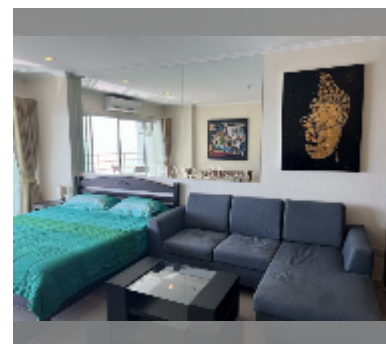

Condo for sale studio 49 m² in View Talay 7, Pattaya

฿ 4,900,000

UNIT PARAMETERS:

UID	FS-242019
quota	foreign quota
type	studio
size	49m²
floor	17
view	sea view
quality	good
equipment: furniture, air conditioner, television	

PROJECT PARAMETERS:

district	Jomtien
buildings	1
floors	27
built in	2010

FACILITIES:

General information: highrise, open parking, covered parking.

Swimming pool: swimming pool.

Chill zone: chill zone, garden.

Health zone: gym.

Other: CCTV, security, minimart.