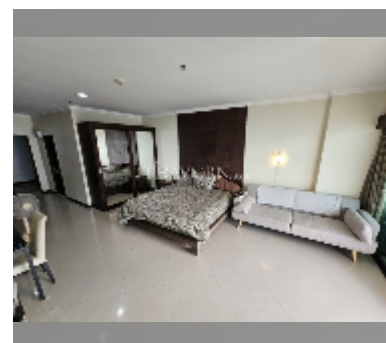

Condo for sale studio 49 m² in View Talay 5, Pattaya

฿ 4,000,000

UNIT PARAMETERS:

UID	FS-242018
quota	foreign quota
type	studio
size	49m²
floor	18
view	sea view
quality	good
equipment: furniture, air conditioner, television, refrigerator	

PROJECT PARAMETERS:

district	Thappraya
buildings	2
floors	22
built in	2007
maintenance	฿ 11,760/year

FACILITIES:

General information: highrise, meters to beach: 150, minutes to beach: 3, open parking, covered parking.

Swimming pool: swimming pool.

Other: reception, CCTV, security, minimart, laundry, room service.