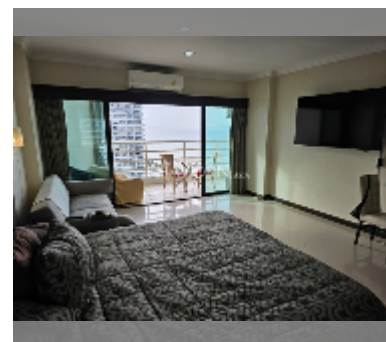

Condo for sale studio 49 m² in View Talay 5, Pattaya

฿ 4,000,000

UNIT PARAMETERS:

UID	FS-242018
quota	foreign quota
type	studio
size	49m²
floor	18
view	sea view
quality	good
equipment: furniture, air conditioner, television, refrigerator	

PROJECT PARAMETERS:

district	Thappraya
buildings	2
floors	22
built in	2007
maintenance	฿ 11,760/year

FACILITIES:

General information: highrise, meters to beach: 150, minutes to beach: 3, open parking, covered parking.

Swimming pool: swimming pool.

Other: reception, CCTV, security, minimart, laundry, room service.