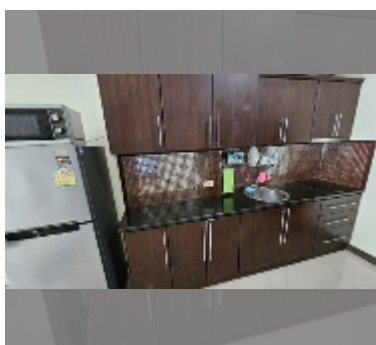

Condo for sale studio 49 m² in View Talay 5, Pattaya

฿ 4,000,000

UNIT PARAMETERS:

UID	FS-242018
quota	foreign quota
type	studio
size	49m²
floor	18
view	sea view
quality	good
equipment: furniture, air conditioner, television, refrigerator	

PROJECT PARAMETERS:

district	Thappraya
buildings	2
floors	22
built in	2007
maintenance	฿ 11,760/year

FACILITIES:

General information: highrise, meters to beach: 150, minutes to beach: 3, open parking, covered parking.

Swimming pool: swimming pool.

Other: reception, CCTV, security, minimart, laundry, room service.