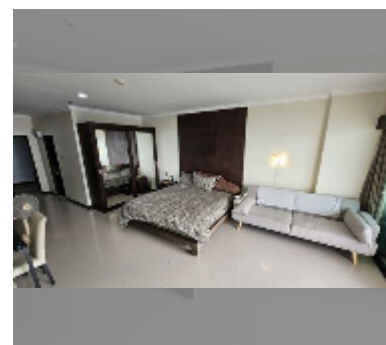

Condo for sale studio 49 m² in View Talay 5, Pattaya

฿ 4,000,000

UNIT PARAMETERS:

UID	FS-242018
quota	foreign quota
type	studio
size	49m²
floor	18
view	sea view
quality	good
equipment: furniture, air conditioner, television, refrigerator	

PROJECT PARAMETERS:

district	Thappraya
buildings	2
floors	22
built in	2007
maintenance	฿ 11,760/year

FACILITIES:

General information: highrise, meters to beach: 150, minutes to beach: 3, open parking, covered parking.

Swimming pool: swimming pool.

Other: reception, CCTV, security, minimart, laundry, room service.