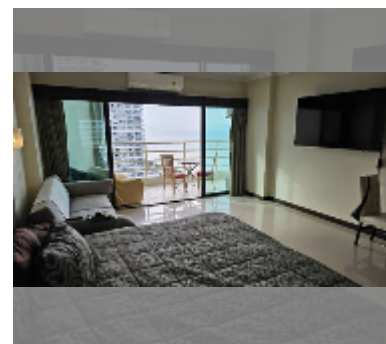

Condo for sale studio 49 m² in View Talay 5, Pattaya

฿ 4,000,000

UNIT PARAMETERS:

UID	FS-242018
quota	foreign quota
type	studio
size	49m²
floor	18
view	sea view
quality	good
equipment: furniture, air conditioner, television, refrigerator	

PROJECT PARAMETERS:

district	Thappraya
buildings	2
floors	22
built in	2007
maintenance	฿ 11,760/year

FACILITIES:

General information: highrise, meters to beach: 150, minutes to beach: 3, open parking, covered parking.

Swimming pool: swimming pool.

Other: reception, CCTV, security, minimart, laundry, room service.