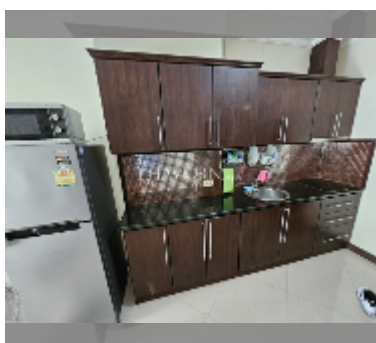

Condo for sale studio 49 m² in View Talay 5, Pattaya

฿ 4,000,000

UNIT PARAMETERS:

UID	FS-242018
quota	foreign quota
type	studio
size	49m²
floor	18
view	sea view
quality	good
equipment: furniture, air conditioner, television, refrigerator	

PROJECT PARAMETERS:

district	Thappraya
buildings	2
floors	22
built in	2007
maintenance	฿ 11,760/year

FACILITIES:

General information: highrise, meters to beach: 150, minutes to beach: 3, open parking, covered parking.

Swimming pool: swimming pool.

Other: reception, CCTV, security, minimart, laundry, room service.