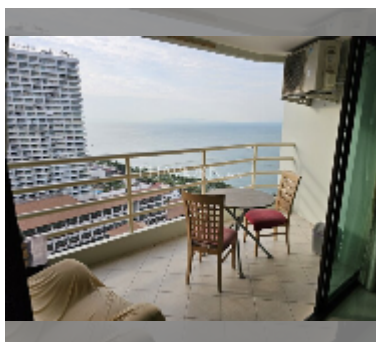

Condo for sale studio 49 m² in View Talay 5, Pattaya

฿ 4,000,000

UNIT PARAMETERS:

UID	FS-242018
quota	foreign quota
type	studio
size	49m²
floor	18
view	sea view
quality	good
equipment: furniture, air conditioner, television, refrigerator	

PROJECT PARAMETERS:

district	Thappraya
buildings	2
floors	22
built in	2007
maintenance	฿ 11,760/year

FACILITIES:

General information: highrise, meters to beach: 150, minutes to beach: 3, open parking, covered parking.

Swimming pool: swimming pool.

Other: reception, CCTV, security, minimart, laundry, room service.