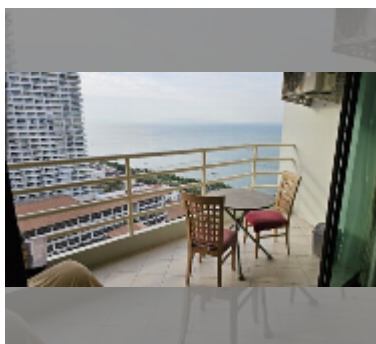

Condo for sale studio 49 m² in View Talay 5, Pattaya

฿ 4,000,000

UNIT PARAMETERS:

UID	FS-242018
quota	foreign quota
type	studio
size	49m²
floor	18
view	sea view
quality	good
equipment: furniture, air conditioner, television, refrigerator	

PROJECT PARAMETERS:

district	Thappraya
buildings	2
floors	22
built in	2007
maintenance	฿ 11,760/year

FACILITIES:

General information: highrise, meters to beach: 150, minutes to beach: 3, open parking, covered parking.

Swimming pool: swimming pool.

Other: reception, CCTV, security, minimart, laundry, room service.