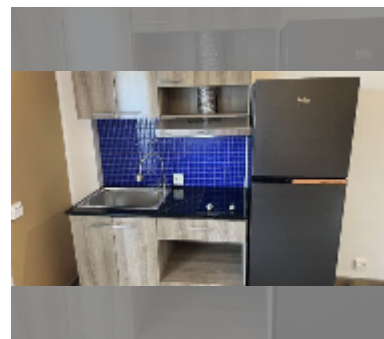

Condo for sale studio 26 m² in Fly Bird Condominium, Pattaya

฿ 1,400,000

UNIT PARAMETERS:

UID	FS-242016
quota	foreign quota
type	studio
size	26m ²
floor	3
view	city view
quality	good
equipment: furniture, air conditioner, television, refrigerator	

PROJECT PARAMETERS:

district	Central Pattaya
buildings	4
floors	5
built in	2000
maintenance	฿ 4,680/year

FACILITIES:

General information: lowrise, open parking.

Swimming pool: swimming pool.

Other: CCTV, security.