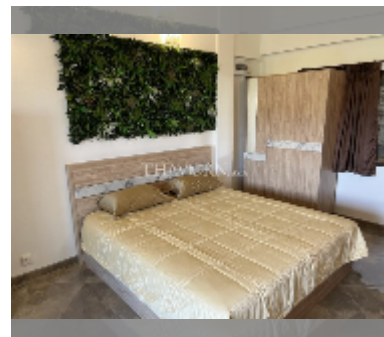

Condo for sale studio 26 m² in Fly Bird Condominium, Pattaya

฿ 1,400,000

UNIT PARAMETERS:

UID	FS-242016
quota	foreign quota
type	studio
size	26m²
floor	3
view	city view
quality	good
equipment: furniture, air conditioner, television, refrigerator	

PROJECT PARAMETERS:

district	Central Pattaya
buildings	4
floors	5
built in	2000
maintenance	฿ 4,680/year

FACILITIES:

General information: lowrise, open parking.

Swimming pool: swimming pool.

Other: CCTV, security.