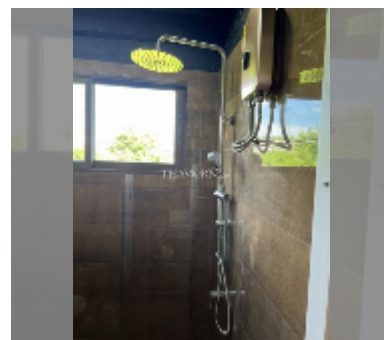

Condo for sale studio 26 m² in Fly Bird Condominium, Pattaya

฿ 1,400,000

UNIT PARAMETERS:

UID	FS-242016
quota	foreign quota
type	studio
size	26m ²
floor	3
view	city view
quality	good
equipment: furniture, air conditioner, television, refrigerator	

PROJECT PARAMETERS:

district	Central Pattaya
buildings	4
floors	5
built in	2000
maintenance	฿ 4,680/year

FACILITIES:

General information: lowrise, open parking.

Swimming pool: swimming pool.

Other: CCTV, security.