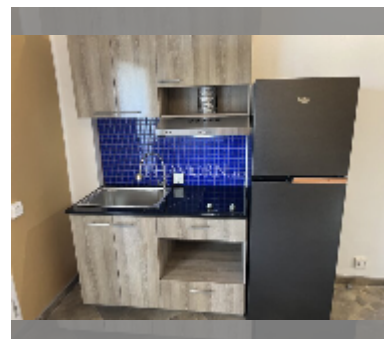

Condo for sale studio 26 m² in Fly Bird Condominium, Pattaya

฿ 1,400,000

UNIT PARAMETERS:

UID	FS-242016
quota	foreign quota
type	studio
size	26m ²
floor	3
view	city view
quality	good
equipment: furniture, air conditioner, television, refrigerator	

PROJECT PARAMETERS:

district	Central Pattaya
buildings	4
floors	5
built in	2000
maintenance	฿ 4,680/year

FACILITIES:

General information: lowrise, open parking.

Swimming pool: swimming pool.

Other: CCTV, security.