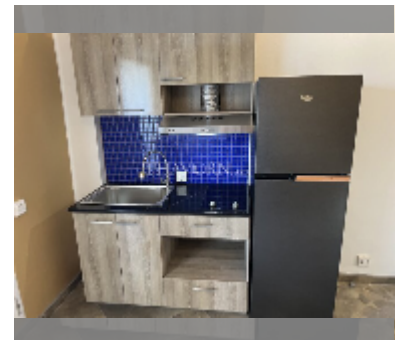

## Condo for sale studio 26 m<sup>2</sup> in Fly Bird Condominium, Pattaya

**฿ 1,400,000**

**UNIT PARAMETERS:**

UID	FS-242016
quota	foreign quota
type	studio
size	26m <sup>2</sup>
floor	3
view	city view
quality	good
equipment: furniture, air conditioner, television, refrigerator	

**PROJECT PARAMETERS:**

district	Central Pattaya
buildings	4
floors	5
built in	2000
maintenance	฿ 4,680/year

**FACILITIES:**

General information: lowrise, open parking.  
 Swimming pool: swimming pool.  
 Other: CCTV, security.