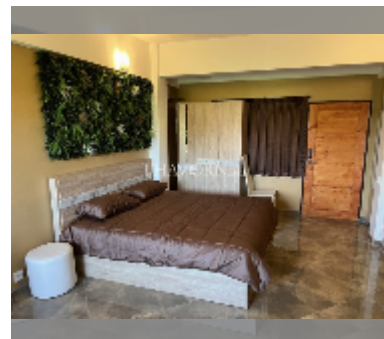

Condo for sale studio 26 m² in Fly Bird Condominium, Pattaya

฿ 1,500,000

UNIT PARAMETERS:

UID	FS-242015
quota	foreign quota
type	studio
size	26m²
floor	2
view	city view
quality	good
equipment: furniture, air conditioner, television, refrigerator	

PROJECT PARAMETERS:

district	Central Pattaya
buildings	4
floors	5
built in	2000
maintenance	฿ 4,680/year

FACILITIES:

General information: lowrise, open parking.

Swimming pool: swimming pool.

Other: CCTV, security.