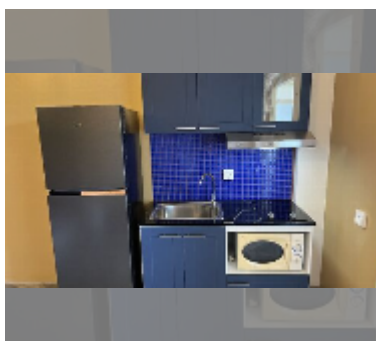

Condo for sale studio 26 m² in Fly Bird Condominium, Pattaya

฿ 1,500,000

UNIT PARAMETERS:

UID	FS-242015
quota	foreign quota
type	studio
size	26m ²
floor	2
view	city view
quality	good
equipment: furniture, air conditioner, television, refrigerator	

PROJECT PARAMETERS:

district	Central Pattaya
buildings	4
floors	5
built in	2000
maintenance	฿ 4,680/year

FACILITIES:

General information: lowrise, open parking.

Swimming pool: swimming pool.

Other: CCTV, security.