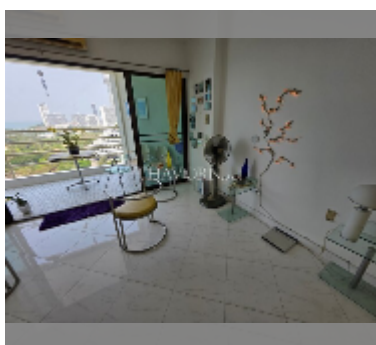

Condo for sale studio 49 m² in View Talay 5, Pattaya

฿ 4,900,000

UNIT PARAMETERS:

UID	FS-242014
quota	foreign quota
type	studio
size	49m²
floor	16
view	sea view
quality	good
equipment: furniture, air conditioner, television, refrigerator	

PROJECT PARAMETERS:

district	Thappraya
buildings	2
floors	22
built in	2007
maintenance	฿ 11,760/year

FACILITIES:

General information: highrise, meters to beach: 150, minutes to beach: 3, open parking, covered parking.

Swimming pool: swimming pool.

Other: reception, CCTV, security, minimart, laundry, room service.