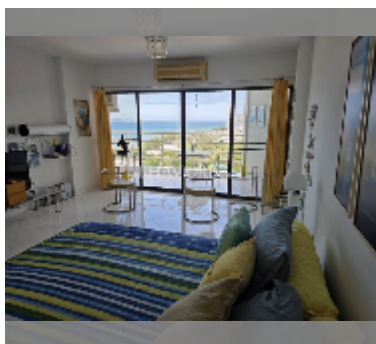

Condo for sale studio 49 m² in View Talay 5, Pattaya

฿ 4,900,000

UNIT PARAMETERS:

UID	FS-242014
quota	foreign quota
type	studio
size	49m²
floor	16
view	sea view
quality	good
equipment: furniture, air conditioner, television, refrigerator	

PROJECT PARAMETERS:

district	Thappraya
buildings	2
floors	22
built in	2007
maintenance	฿ 11,760/year

FACILITIES:

General information: highrise, meters to beach: 150, minutes to beach: 3, open parking, covered parking.

Swimming pool: swimming pool.

Other: reception, CCTV, security, minimart, laundry, room service.