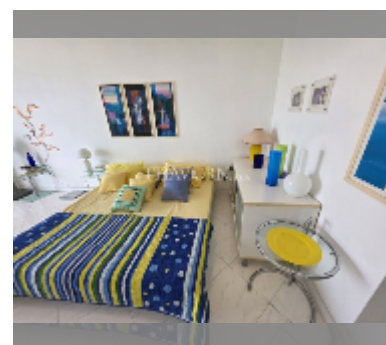

Condo for sale studio 49 m² in View Talay 5, Pattaya

฿ 4,900,000

UNIT PARAMETERS:

UID	FS-242014
quota	foreign quota
type	studio
size	49m²
floor	16
view	sea view
quality	good
equipment: furniture, air conditioner, television, refrigerator	

PROJECT PARAMETERS:

district	Thappraya
buildings	2
floors	22
built in	2007
maintenance	฿ 11,760/year

FACILITIES:

General information: highrise, meters to beach: 150, minutes to beach: 3, open parking, covered parking.

Swimming pool: swimming pool.

Other: reception, CCTV, security, minimart, laundry, room service.