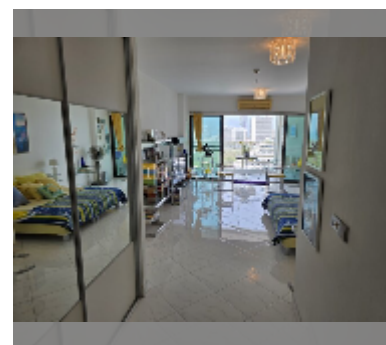

Condo for sale studio 49 m² in View Talay 5, Pattaya

฿ 4,900,000

UNIT PARAMETERS:

UID	FS-242014
quota	foreign quota
type	studio
size	49m²
floor	16
view	sea view
quality	good
equipment: furniture, air conditioner, television, refrigerator	

PROJECT PARAMETERS:

district	Thappraya
buildings	2
floors	22
built in	2007
maintenance	฿ 11,760/year

FACILITIES:

General information: highrise, meters to beach: 150, minutes to beach: 3, open parking, covered parking.

Swimming pool: swimming pool.

Other: reception, CCTV, security, minimart, laundry, room service.