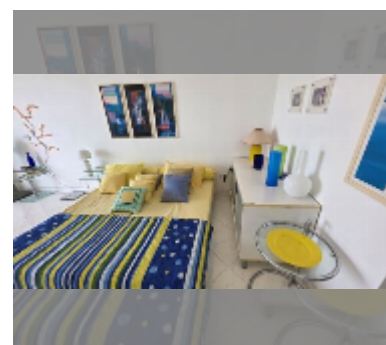

Condo for sale studio 49 m² in View Talay 5, Pattaya

฿ 4,900,000

UNIT PARAMETERS:

UID	FS-242014
quota	foreign quota
type	studio
size	49m²
floor	16
view	sea view
quality	good
equipment: furniture, air conditioner, television, refrigerator	

PROJECT PARAMETERS:

district	Thappraya
buildings	2
floors	22
built in	2007
maintenance	฿ 11,760/year

FACILITIES:

General information: highrise, meters to beach: 150, minutes to beach: 3, open parking, covered parking.

Swimming pool: swimming pool.

Other: reception, CCTV, security, minimart, laundry, room service.