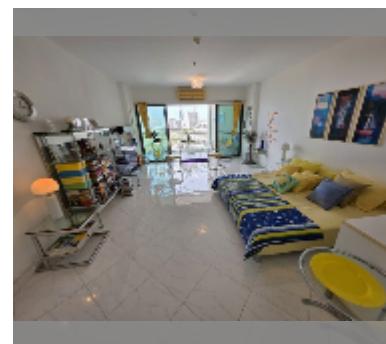

Condo for sale studio 49 m² in View Talay 5, Pattaya

฿ 4,900,000

UNIT PARAMETERS:

UID	FS-242014
quota	foreign quota
type	studio
size	49m²
floor	16
view	sea view
quality	good
equipment: furniture, air conditioner, television, refrigerator	

PROJECT PARAMETERS:

district	Thappraya
buildings	2
floors	22
built in	2007
maintenance	฿ 11,760/year

FACILITIES:

General information: highrise, meters to beach: 150, minutes to beach: 3, open parking, covered parking.

Swimming pool: swimming pool.

Other: reception, CCTV, security, minimart, laundry, room service.