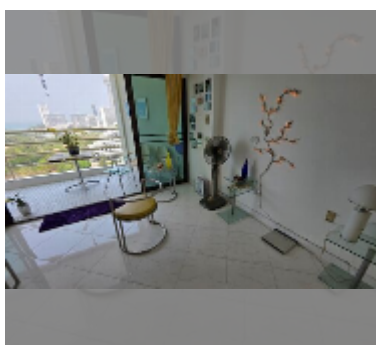

Condo for sale studio 49 m² in View Talay 5, Pattaya

฿ 4,900,000

UNIT PARAMETERS:

UID	FS-242014
quota	foreign quota
type	studio
size	49m²
floor	16
view	sea view
quality	good
equipment: furniture, air conditioner, television, refrigerator	

PROJECT PARAMETERS:

district	Thappraya
buildings	2
floors	22
built in	2007
maintenance	฿ 11,760/year

FACILITIES:

General information: highrise, meters to beach: 150, minutes to beach: 3, open parking, covered parking.

Swimming pool: swimming pool.

Other: reception, CCTV, security, minimart, laundry, room service.