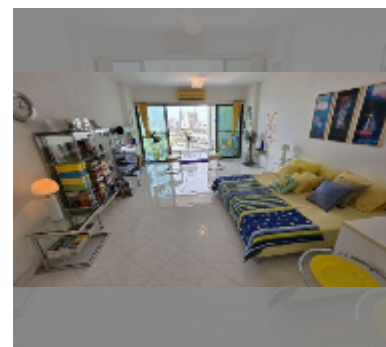

Condo for sale studio 49 m² in View Talay 5, Pattaya

฿ 4,900,000

UNIT PARAMETERS:

UID	FS-242014
quota	foreign quota
type	studio
size	49m²
floor	16
view	sea view
quality	good
equipment: furniture, air conditioner, television, refrigerator	

PROJECT PARAMETERS:

district	Thappraya
buildings	2
floors	22
built in	2007
maintenance	฿ 11,760/year

FACILITIES:

General information: highrise, meters to beach: 150, minutes to beach: 3, open parking, covered parking.

Swimming pool: swimming pool.

Other: reception, CCTV, security, minimart, laundry, room service.