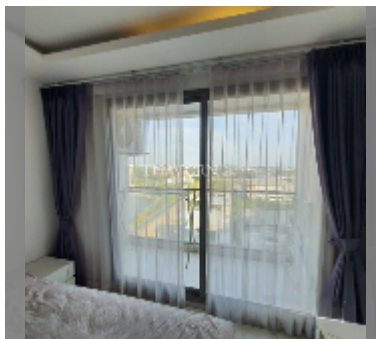

Condo for sale studio 24 m² in Laguna Beach Resort 3 - The Maldives, Pattaya

฿ 1,380,000

UNIT PARAMETERS:

UID	FS-242008
quota	thai quota
type	studio
size	24m²
floor	8
view	city view

PROJECT PARAMETERS:

district	Jomtien
buildings	7
floors	8
built in	2017
maintenance	฿ 11,520/year

FACILITIES:

General information: resort, underground parking, open parking.

Swimming pool: swimming pool, kids pool, rooftop pool, water slides, waterfall, jacuzzi, pool bar , sunbathing area, artificial beach.

Chill zone: chill zone, garden, rooftop chillout.

Health zone: gym, sauna, hamam, massage.

Other: reception, lobby, clubhouse, games room, kids playgarden, CCTV, security, minimart, laundry.