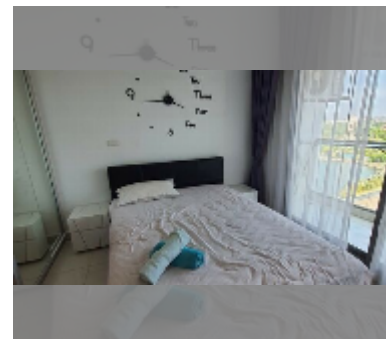

Condo for sale studio 24 m² in Laguna Beach Resort 3 - The Maldives, Pattaya

฿ 1,380,000

UNIT PARAMETERS:

UID	FS-242008
quota	thai quota
type	studio
size	24m²
floor	8
view	city view

PROJECT PARAMETERS:

district	Jomtien
buildings	7
floors	8
built in	2017
maintenance	฿ 11,520/year

FACILITIES:

General information: resort, underground parking, open parking.

Swimming pool: swimming pool, kids pool, rooftop pool, water slides, waterfall, jacuzzi, pool bar , sunbathing area, artificial beach.

Chill zone: chill zone, garden, rooftop chillout.

Health zone: gym, sauna, hamam, massage.

Other: reception, lobby, clubhouse, games room, kids playgarden, CCTV, security, minimart, laundry.