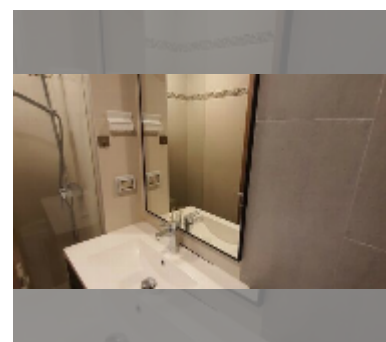

Condo for sale studio 24 m² in Laguna Beach Resort 3 - The Maldives, Pattaya

฿ 1,380,000

UNIT PARAMETERS:

UID	FS-242008
quota	thai quota
type	studio
size	24m ²
floor	8
view	city view

PROJECT PARAMETERS:

district	Jomtien
buildings	7
floors	8
built in	2017
maintenance	฿ 11,520/year

Chill zone: chill zone, garden, rooftop chillout.

Health zone: gym, sauna, hamam, massage.

Other: reception, lobby, clubhouse, games room, kids playgarden, CCTV, security, minimart, laundry.

[details](#)