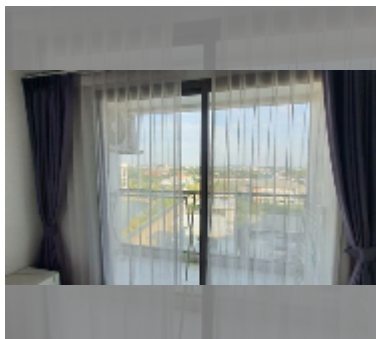

Condo for sale studio 24 m² in Laguna Beach Resort 3 - The Maldives, Pattaya

฿ 1,380,000

UNIT PARAMETERS:

UID	FS-242008
quota	thai quota
type	studio
size	24m²
floor	8
view	city view

PROJECT PARAMETERS:

district	Jomtien
buildings	7
floors	8
built in	2017
maintenance	฿ 11,520/year

FACILITIES:

General information: resort, underground parking, open parking.

Swimming pool: swimming pool, kids pool, rooftop pool, water slides, waterfall, jacuzzi, pool bar , sunbathing area, artificial beach.

Chill zone: chill zone, garden, rooftop chillout.

Health zone: gym, sauna, hamam, massage.

Other: reception, lobby, clubhouse, games room, kids playgarden, CCTV, security, minimart, laundry.