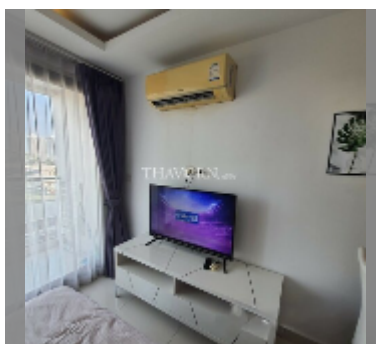

Condo for sale studio 24 m² in Laguna Beach Resort 3 - The Maldives, Pattaya

฿ 1,380,000

UNIT PARAMETERS:

UID	FS-242008
quota	thai quota
type	studio
size	24m²
floor	8
view	city view

PROJECT PARAMETERS:

district	Jomtien
buildings	7
floors	8
built in	2017
maintenance	฿ 11,520/year

FACILITIES:

General information: resort, underground parking, open parking.

Swimming pool: swimming pool, kids pool, rooftop pool, water slides, waterfall, jacuzzi, pool bar , sunbathing area, artificial beach.

Chill zone: chill zone, garden, rooftop chillout.

Health zone: gym, sauna, hamam, massage.

Other: reception, lobby, clubhouse, games room, kids playgarden, CCTV, security, minimart, laundry.