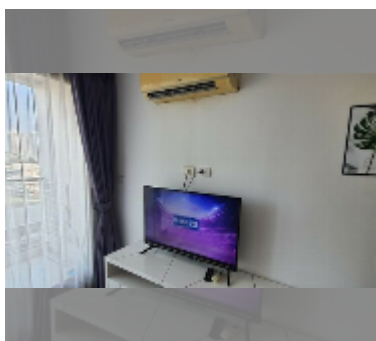

Condo for sale studio 24 m² in Laguna Beach Resort 3 - The Maldives, Pattaya

฿ 1,380,000

UNIT PARAMETERS:

UID	FS-242008
quota	thai quota
type	studio
size	24m ²
floor	8
view	city view

PROJECT PARAMETERS:

district	Jomtien
buildings	7
floors	8
built in	2017
maintenance	฿ 11,520/year

FACILITIES:

General information: resort, underground parking, open parking.

Swimming pool: swimming pool, kids pool, rooftop pool, water slides, waterfall, jacuzzi, pool bar , sunbathing area, artificial beach.

Chill zone: chill zone, garden, rooftop chillout.

Health zone: gym, sauna, hamam, massage.

Other: reception, lobby, clubhouse, games room, kids playgarden, CCTV, security, minimart, laundry.

[details](#)