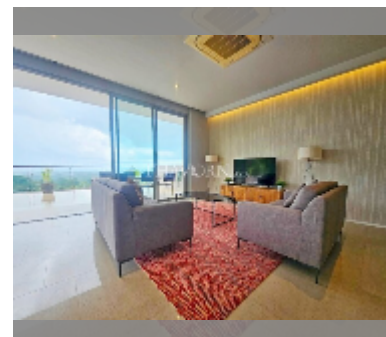

Condo for sale 3 bedroom 288 m² in Bangsaray Heights Condominium, Pattaya

฿ 25,200,000

UNIT PARAMETERS:

UID	FS-242005
quota	foreign quota
type	3 bedroom
size	288m²
floor	4
view	sea view
quality	excellent
equipment: furniture, air conditioner, television, refrigerator	

PROJECT PARAMETERS:

district	Bang Saray
buildings	2
floors	6
built in	2018

FACILITIES:

General information: lowrise, open parking.

Swimming pool: swimming pool, infinity view, waterfall, pool bar .

Chill zone: chill zone, garden.

Health zone: gym, SPA, tennis court.

Other: reception, lobby, clubhouse, CCTV, security, golf.