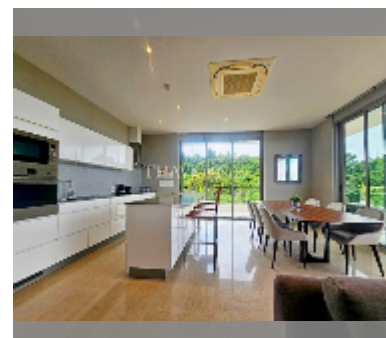

Condo for sale 3 bedroom 288 m² in Bangsaray Heights Condominium, Pattaya

฿ 25,200,000

UNIT PARAMETERS:

UID	FS-242005
quota	foreign quota
type	3 bedroom
size	288m²
floor	4
view	sea view
quality	excellent
equipment: furniture, air conditioner, television, refrigerator	

PROJECT PARAMETERS:

district	Bang Saray
buildings	2
floors	6
built in	2018

FACILITIES:

General information: lowrise, open parking.

Swimming pool: swimming pool, infinity view, waterfall, pool bar .

Chill zone: chill zone, garden.

Health zone: gym, SPA, tennis court.

Other: reception, lobby, clubhouse, CCTV, security, golf.