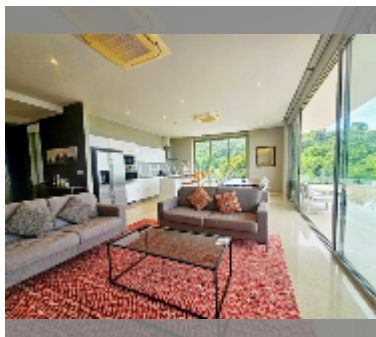

Condo for sale 3 bedroom 288 m² in Bangsaray Heights Condominium, Pattaya

฿ 25,200,000

UNIT PARAMETERS:

UID	FS-242005
quota	foreign quota
type	3 bedroom
size	288m²
floor	4
view	sea view
quality	excellent
equipment: furniture, air conditioner, television, refrigerator	

PROJECT PARAMETERS:

district	Bang Saray
buildings	2
floors	6
built in	2018

FACILITIES:

General information: lowrise, open parking.

Swimming pool: swimming pool, infinity view, waterfall, pool bar .

Chill zone: chill zone, garden.

Health zone: gym, SPA, tennis court.

Other: reception, lobby, clubhouse, CCTV, security, golf.