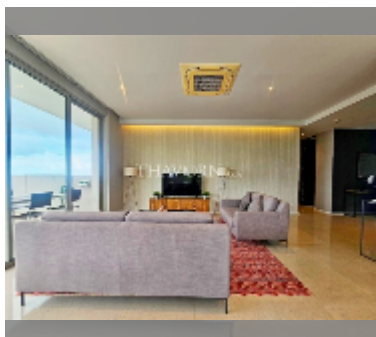

Condo for sale 3 bedroom 288 m² in Bangsaray Heights Condominium, Pattaya

฿ 25,200,000

UNIT PARAMETERS:

UID	FS-242005
quota	foreign quota
type	3 bedroom
size	288m²
floor	4
view	sea view
quality	excellent
equipment: furniture, air conditioner, television, refrigerator	

PROJECT PARAMETERS:

district	Bang Saray
buildings	2
floors	6
built in	2018

FACILITIES:

General information: lowrise, open parking.

Swimming pool: swimming pool, infinity view, waterfall, pool bar .

Chill zone: chill zone, garden.

Health zone: gym, SPA, tennis court.

Other: reception, lobby, clubhouse, CCTV, security, golf.