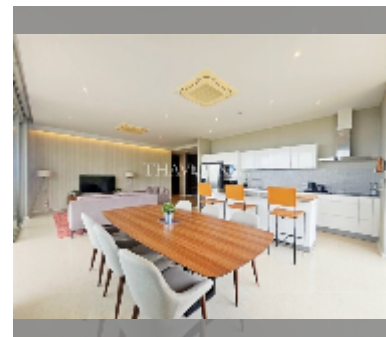

Condo for sale 3 bedroom 288 m² in Bangsaray Heights Condominium, Pattaya

฿ 25,200,000

UNIT PARAMETERS:

UID	FS-242005
quota	foreign quota
type	3 bedroom
size	288m ²
floor	4
view	sea view
quality	excellent
equipment: furniture, air conditioner, television, refrigerator	

Health zone: gym, SPA, tennis court.

Other: reception, lobby, clubhouse, CCTV, security, golf.

[details](#)