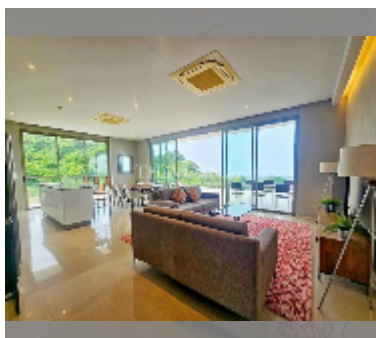

Condo for sale 3 bedroom 288 m² in Bangsaray Heights Condominium, Pattaya

฿ 25,200,000

UNIT PARAMETERS:

UID	FS-242005
quota	foreign quota
type	3 bedroom
size	288m²
floor	4
view	sea view
quality	excellent
equipment: furniture, air conditioner, television, refrigerator	

PROJECT PARAMETERS:

district	Bang Saray
buildings	2
floors	6
built in	2018

FACILITIES:

General information: lowrise, open parking.

Swimming pool: swimming pool, infinity view, waterfall, pool bar .

Chill zone: chill zone, garden.

Health zone: gym, SPA, tennis court.

Other: reception, lobby, clubhouse, CCTV, security, golf.