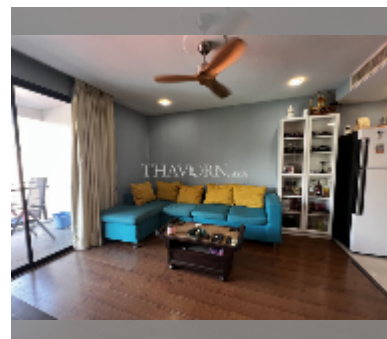

Condo for sale 2 bedroom 66 m² in Citismart Residence, Pattaya

฿ 4,260,000

UNIT PARAMETERS:

UID	FS-242001
quota	company ownership
type	2 bedroom
size	66m²
floor	3
view	city view
quality	good
equipment: furniture, internet, television, refrigerator	

PROJECT PARAMETERS:

district	Central Pattaya
buildings	1
floors	8
built in	2008

FACILITIES:

General information: lowrise, meters to beach: 251, minutes to beach: 3, covered parking.

Swimming pool: swimming pool, rooftop pool, infinity view, sunbathing area.

Chill zone: garden, rooftop chillout, barbeque areas.

Health zone: gym.

Other: lobby, CCTV, security.