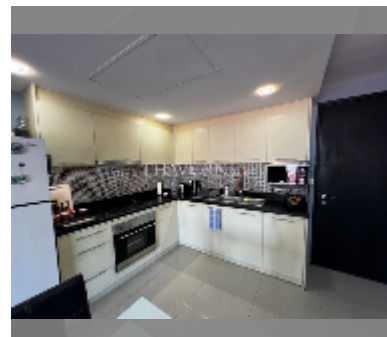

Condo for sale 2 bedroom 66 m² in Citismart Residence, Pattaya

฿ 4,260,000

UNIT PARAMETERS:

UID	FS-242001
quota	company ownership
type	2 bedroom
size	66m²
floor	3
view	city view
quality	good
equipment: furniture, internet, television, refrigerator	

PROJECT PARAMETERS:

district	Central Pattaya
buildings	1
floors	8
built in	2008

FACILITIES:

General information: lowrise, meters to beach: 251, minutes to beach: 3, covered parking.

Swimming pool: swimming pool, rooftop pool, infinity view, sunbathing area.

Chill zone: garden, rooftop chillout, barbeque areas.

Health zone: gym.

Other: lobby, CCTV, security.