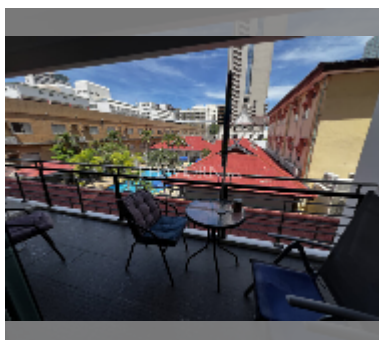

**PROJECT PARAMETERS:**

district	Central Pattaya
buildings	1
floors	8
built in	2008

**FACILITIES:**

**General information:** lowrise, meters to beach: 251, minutes to beach: 3, covered parking.

**Swimming pool:** swimming pool, rooftop pool, infinity view, sunbathing area.

**Chill zone:** garden, rooftop chillout, barbeque areas.

**Health zone:** gym.

**Other:** lobby, CCTV, security.

[details](#)