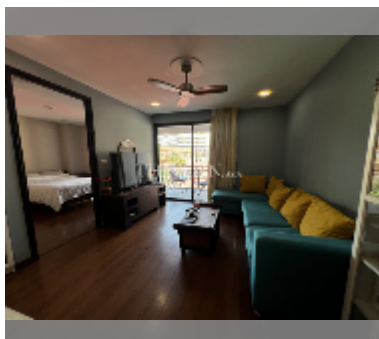

Condo for sale 2 bedroom 66 m² in Citismart Residence, Pattaya

฿ 4,260,000

UNIT PARAMETERS:

UID	FS-242001
quota	company ownership
type	2 bedroom
size	66m²
floor	3
view	city view
quality	good
equipment: furniture, internet, television, refrigerator	

PROJECT PARAMETERS:

district	Central Pattaya
buildings	1
floors	8
built in	2008

FACILITIES:

General information: lowrise, meters to beach: 251, minutes to beach: 3, covered parking.

Swimming pool: swimming pool, rooftop pool, infinity view, sunbathing area.

Chill zone: garden, rooftop chillout, barbeque areas.

Health zone: gym.

Other: lobby, CCTV, security.