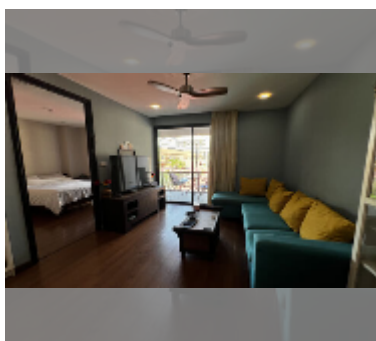

Condo for sale 2 bedroom 66 m² in Citismart Residence, Pattaya

฿ 4,260,000

UNIT PARAMETERS:

UID	FS-242001
quota	company ownership
type	2 bedroom
size	66m²
floor	3
view	city view
quality	good
equipment: furniture, internet, television, refrigerator	

PROJECT PARAMETERS:

district	Central Pattaya
buildings	1
floors	8
built in	2008

FACILITIES:

General information: lowrise, meters to beach: 251, minutes to beach: 3, covered parking.

Swimming pool: swimming pool, rooftop pool, infinity view, sunbathing area.

Chill zone: garden, rooftop chillout, barbeque areas.

Health zone: gym.

Other: lobby, CCTV, security.