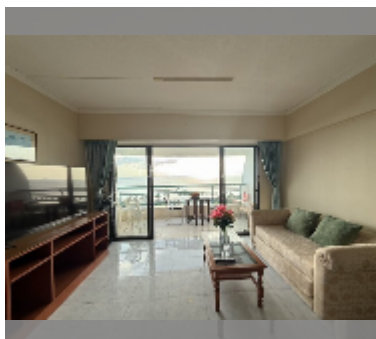

Condo for sale studio 55 m² in Metro Jomtien Condotel, Pattaya

฿ 3,300,000

UNIT PARAMETERS:

UID	FS-241997
quota	foreign quota
type	studio
size	55m²
floor	9
view	sea view
quality	good
equipment: furniture, air conditioner, television, refrigerator	

PROJECT PARAMETERS:

district	Jomtien
buildings	2
floors	42
built in	1988
maintenance	฿ 16,500/year

FACILITIES:

General information: highrise, meters to beach: 50, minutes to beach: 1, open parking, multy-level parking.

Swimming pool: swimming pool, kids pool.

Chill zone: chill zone, garden.

Health zone: gym.

Other: reception, lobby, CCTV, security, minimart.