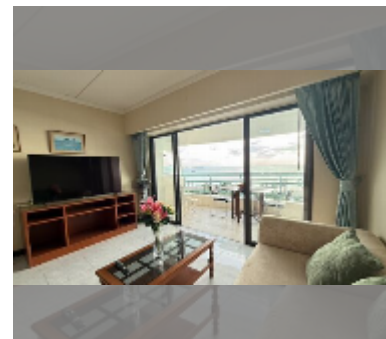

## Condo for sale studio 55 m<sup>2</sup> in Metro Jomtien Condotel, Pattaya

**฿ 3,300,000**

**UNIT PARAMETERS:**

UID	FS-241997
quota	foreign quota
type	studio
size	55m <sup>2</sup>
floor	9
view	sea view
quality	good
equipment: furniture, air conditioner, television, refrigerator	

Swimming pool: swimming pool, kids pool.

Chill zone: chill zone, garden.

Health zone: gym.

Other: reception, lobby, CCTV, security, minimart.

[details](#)