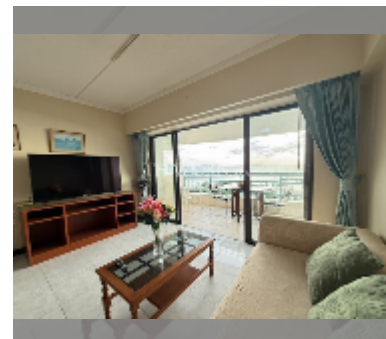

Condo for sale studio 55 m² in Metro Jomtien Condotel, Pattaya

฿ 3,300,000

UNIT PARAMETERS:

UID	FS-241997
quota	foreign quota
type	studio
size	55m²
floor	9
view	sea view
quality	good
equipment: furniture, air conditioner, television, refrigerator	

PROJECT PARAMETERS:

district	Jomtien
buildings	2
floors	42
built in	1988
maintenance	฿ 16,500/year

FACILITIES:

General information: highrise, meters to beach: 50, minutes to beach: 1, open parking, multy-level parking.

Swimming pool: swimming pool, kids pool.

Chill zone: chill zone, garden.

Health zone: gym.

Other: reception, lobby, CCTV, security, minimart.