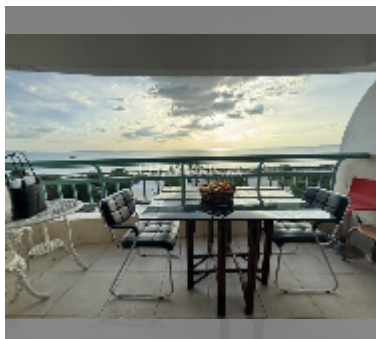

Condo for sale studio 55 m² in Metro Jomtien Condotel, Pattaya

฿ 3,300,000

UNIT PARAMETERS:

UID	FS-241997
quota	foreign quota
type	studio
size	55m ²
floor	9
view	sea view
quality	good
equipment: furniture, air conditioner, television, refrigerator	

Swimming pool: swimming pool, kids pool.

Chill zone: chill zone, garden.

Health zone: gym.

Other: reception, lobby, CCTV, security, minimart.

[details](#)