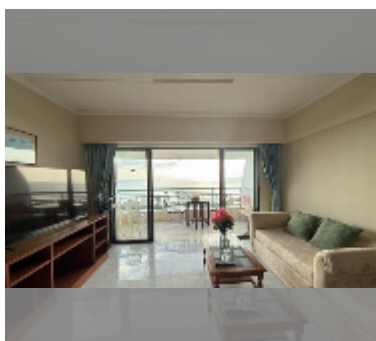

## Condo for sale studio 55 m<sup>2</sup> in Metro Jomtien Condotel, Pattaya

**฿ 3,300,000**

**UNIT PARAMETERS:**

UID	FS-241997
quota	foreign quota
type	studio
size	55m <sup>2</sup>
floor	9
view	sea view
quality	good
equipment: furniture, air conditioner, television, refrigerator	

Swimming pool: swimming pool, kids pool.

Chill zone: chill zone, garden.

Health zone: gym.

Other: reception, lobby, CCTV, security, minimart.

[details](#)