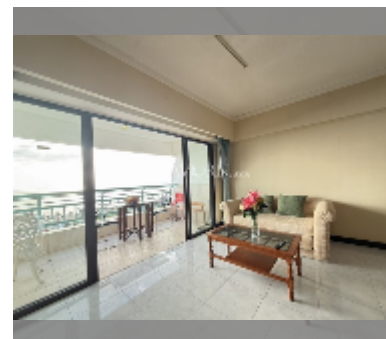

Condo for sale studio 55 m² in Metro Jomtien Condotel, Pattaya

฿ 3,300,000

UNIT PARAMETERS:

UID	FS-241997
quota	foreign quota
type	studio
size	55m²
floor	9
view	sea view
quality	good
equipment: furniture, air conditioner, television, refrigerator	

PROJECT PARAMETERS:

district	Jomtien
buildings	2
floors	42
built in	1988
maintenance	฿ 16,500/year

FACILITIES:

General information: highrise, meters to beach: 50, minutes to beach: 1, open parking, multy-level parking.

Swimming pool: swimming pool, kids pool.

Chill zone: chill zone, garden.

Health zone: gym.

Other: reception, lobby, CCTV, security, minimart.