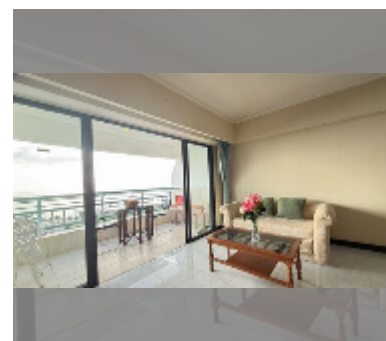

## Condo for sale studio 55 m<sup>2</sup> in Metro Jomtien Condotel, Pattaya

**฿ 3,300,000**

**UNIT PARAMETERS:**

UID	FS-241997
quota	foreign quota
type	studio
size	55m <sup>2</sup>
floor	9
view	sea view
quality	good
equipment: furniture, air conditioner, television, refrigerator	

Swimming pool: swimming pool, kids pool.

Chill zone: chill zone, garden.

Health zone: gym.

Other: reception, lobby, CCTV, security, minimart.

[details](#)