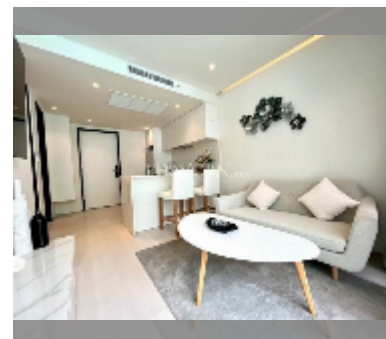

Condo for sale 1 bedroom 39.76 m² in The Secret Garden Condominium, Pattaya

฿ 4,750,000

UNIT PARAMETERS:

UID	FS-241992
quota	foreign quota
type	1 bedroom
size	39.76m²
floor	1
view	pool view
equipment: furniture	

PROJECT PARAMETERS:

district	Wongamat
buildings	1
floors	8
start of construction	2024
built in	2027

FACILITIES:

General information: resort, meters to beach: 1400, minutes to beach: 15, pets are allowed, underground parking.

Swimming pool: swimming pool, kids pool, rooftop pool, infinity view, sunbathing area.

Chill zone: chill zone, garden, rooftop chillout.

Health zone: gym, sauna.

Other: reception, lobby, games room, CCTV, security.