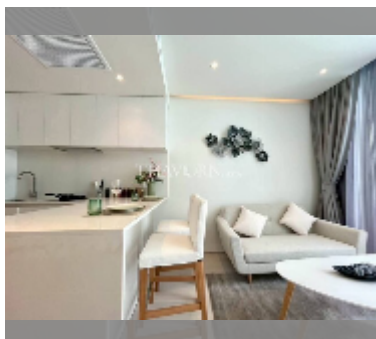

Condo for sale 1 bedroom 39.76 m² in The Secret Garden Condominium, Pattaya

฿ 4,750,000

UNIT PARAMETERS:

UID	FS-241992
quota	foreign quota
type	1 bedroom
size	39.76m²
floor	1
view	pool view
equipment: furniture	

PROJECT PARAMETERS:

district	Wongamat
buildings	1
floors	8
start of construction	2024
built in	2027

FACILITIES:

General information: resort, meters to beach: 1400, minutes to beach: 15, pets are allowed, underground parking.

Swimming pool: swimming pool, kids pool, rooftop pool, infinity view, sunbathing area.

Chill zone: chill zone, garden, rooftop chillout.

Health zone: gym, sauna.

Other: reception, lobby, games room, CCTV, security.