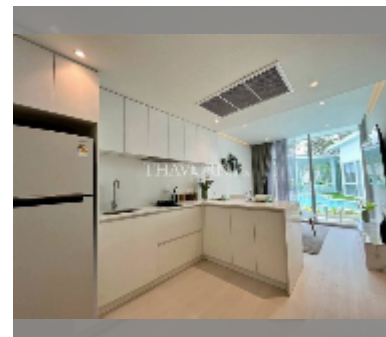

Condo for sale 1 bedroom 39.76 m² in The Secret Garden Condominium, Pattaya

฿ 4,750,000

UNIT PARAMETERS:

UID	FS-241992
quota	foreign quota
type	1 bedroom
size	39.76m²
floor	1
view	pool view
equipment: furniture	

PROJECT PARAMETERS:

district	Wongamat
buildings	1
floors	8
start of construction	2024
built in	2027

FACILITIES:

General information: resort, meters to beach: 1400, minutes to beach: 15, pets are allowed, underground parking.

Swimming pool: swimming pool, kids pool, rooftop pool, infinity view, sunbathing area.

Chill zone: chill zone, garden, rooftop chillout.

Health zone: gym, sauna.

Other: reception, lobby, games room, CCTV, security.