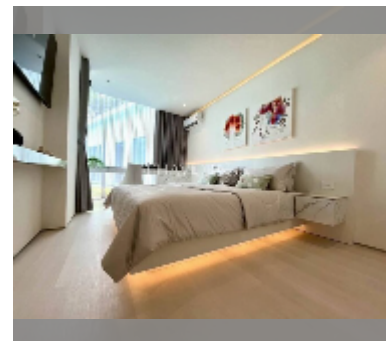

Condo for sale 1 bedroom 39.76 m² in The Secret Garden Condominium, Pattaya

฿ 4,750,000

UNIT PARAMETERS:

UID	FS-241992
quota	foreign quota
type	1 bedroom
size	39.76m²
floor	1
view	pool view
equipment: furniture	

PROJECT PARAMETERS:

district	Wongamat
buildings	1
floors	8
start of construction	2024
built in	2027

FACILITIES:

General information: resort, meters to beach: 1400, minutes to beach: 15, pets are allowed, underground parking.

Swimming pool: swimming pool, kids pool, rooftop pool, infinity view, sunbathing area.

Chill zone: chill zone, garden, rooftop chillout.

Health zone: gym, sauna.

Other: reception, lobby, games room, CCTV, security.