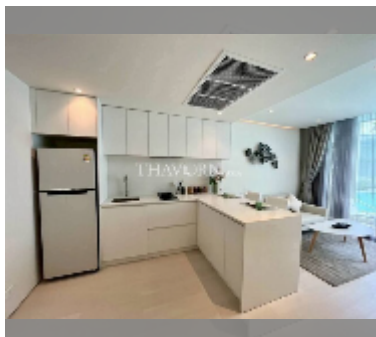

Condo for sale 1 bedroom 39.76 m² in The Secret Garden Condominium, Pattaya

฿ 4,750,000

UNIT PARAMETERS:

UID	FS-241992
quota	foreign quota
type	1 bedroom
size	39.76m²
floor	1
view	pool view
equipment: furniture	

PROJECT PARAMETERS:

district	Wongamat
buildings	1
floors	8
start of construction	2024
built in	2027

FACILITIES:

General information: resort, meters to beach: 1400, minutes to beach: 15, pets are allowed, underground parking.

Swimming pool: swimming pool, kids pool, rooftop pool, infinity view, sunbathing area.

Chill zone: chill zone, garden, rooftop chillout.

Health zone: gym, sauna.

Other: reception, lobby, games room, CCTV, security.