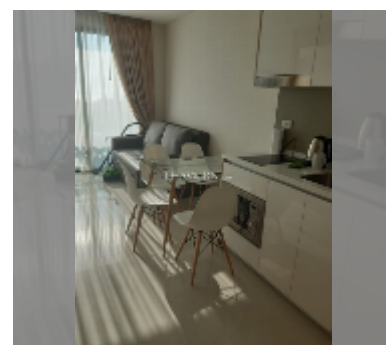

Condo for sale 1 bedroom 35 m² in The Riviera Jomtien, Pattaya

฿ 4,480,000

UNIT PARAMETERS:

UID	FS-241987
quota	thai quota
type	1 bedroom
size	35m²
floor	9
view	sea view
quality	good
equipment: furniture, air conditioner, television	

PROJECT PARAMETERS:

district	Jomtien
buildings	1
floors	46
built in	2019
maintenance	฿ 21,000/year

FACILITIES:

General information: highrise, pets are allowed, multy-level parking, covered parking.

Swimming pool: swimming pool, kids pool, rooftop pool, infinity view, waterfall, jacuzzi.

Chill zone: chill zone, garden, rooftop chillout.

Health zone: gym, sauna, hamam.

Other: reception, lobby, meeting room, games room, CCTV, security, laundry, room service.