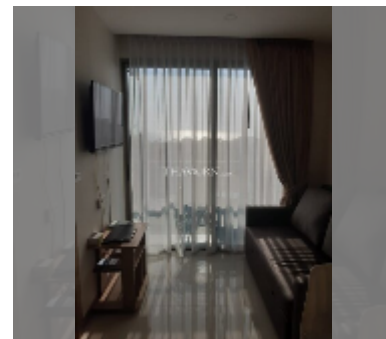

Condo for sale 1 bedroom 35 m² in The Riviera Jomtien, Pattaya

฿ 4,480,000

UNIT PARAMETERS:

UID	FS-241987
quota	thai quota
type	1 bedroom
size	35m ²
floor	9
view	sea view
quality	good
equipment: furniture, air conditioner, television	

PROJECT PARAMETERS:

district	Jomtien
buildings	1
floors	46
built in	2019
maintenance	฿ 21,000/year

FACILITIES:

General information: highrise, pets are allowed, multy-level parking, covered parking.

Swimming pool: swimming pool, kids pool, rooftop pool, infinity view, waterfall, jacuzzi.

Chill zone: chill zone, garden, rooftop chillout.

Health zone: gym, sauna, hamam.

Other: reception, lobby, meeting room, games room, CCTV, security, laundry, room service.

details