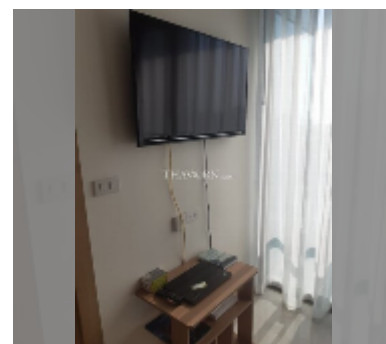

Condo for sale 1 bedroom 35 m² in The Riviera Jomtien, Pattaya

฿ 4,480,000

UNIT PARAMETERS:

UID	FS-241987
quota	thai quota
type	1 bedroom
size	35m ²
floor	9
view	sea view
quality	good
equipment: furniture, air conditioner, television	

PROJECT PARAMETERS:

district	Jomtien
buildings	1
floors	46
built in	2019
maintenance	฿ 21,000/year

FACILITIES:

General information: highrise, pets are allowed, multy-level parking, covered parking.

Swimming pool: swimming pool, kids pool, rooftop pool, infinity view, waterfall, jacuzzi.

Chill zone: chill zone, garden, rooftop chillout.

Health zone: gym, sauna, hamam.

Other: reception, lobby, meeting room, games room, CCTV, security, laundry, room service.

details