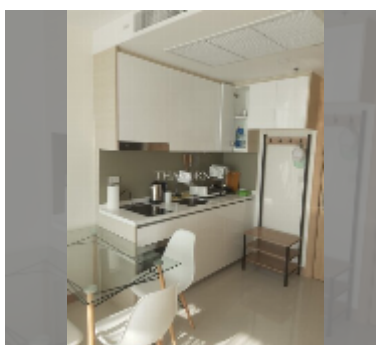

Condo for sale 1 bedroom 35 m² in The Riviera Jomtien, Pattaya

฿ 4,480,000

UNIT PARAMETERS:

UID	FS-241987
quota	thai quota
type	1 bedroom
size	35m ²
floor	9
view	sea view
quality	good
equipment: furniture, air conditioner, television	

Chill zone: chill zone, garden, rooftop chillout.

Health zone: gym, sauna, hamam.

Other: reception, lobby, meeting room, games room, CCTV, security, laundry, room service.

details