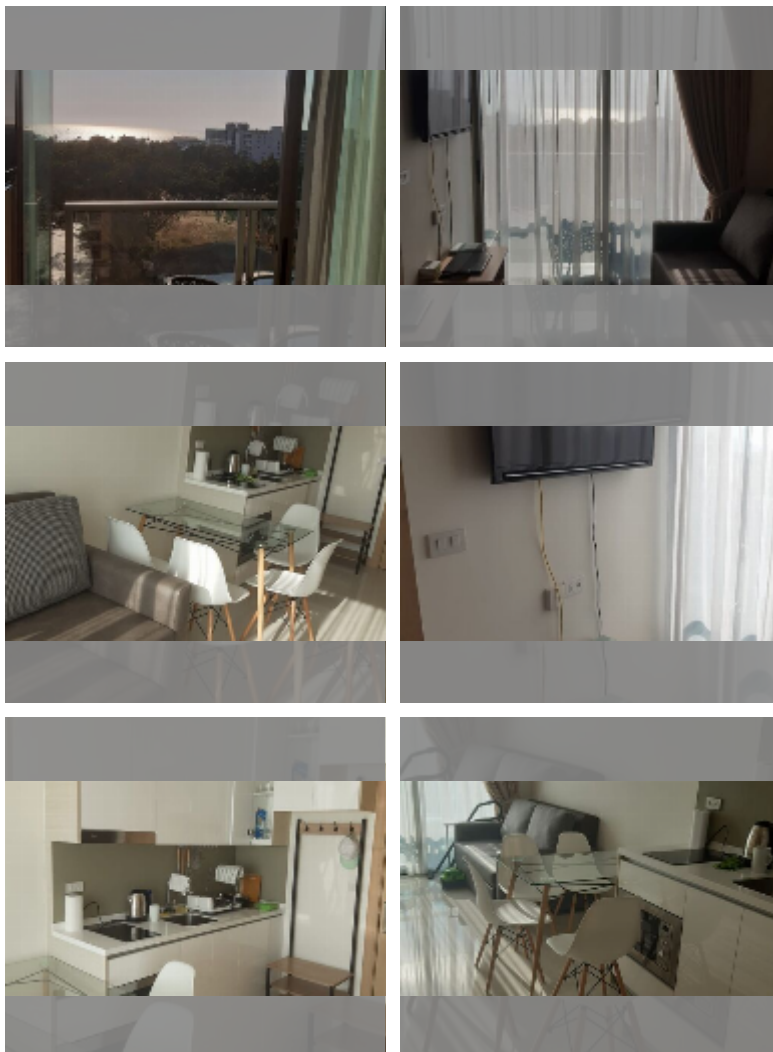

Condo for sale 1 bedroom 35 m² in The Riviera Jomtien, Pattaya

฿ 4,480,000

UNIT PARAMETERS:

UID	FS-241987
quota	thai quota
type	1 bedroom
size	35m ²
floor	9
view	sea view
quality	good
equipment: furniture, air conditioner, television	

PROJECT PARAMETERS:

district	Jomtien
buildings	1
floors	46
built in	2019
maintenance	฿ 21,000/year

FACILITIES:

General information: highrise, pets are allowed, multy-level parking, covered parking.

Swimming pool: swimming pool, kids pool, rooftop pool, infinity view, waterfall, jacuzzi.

Chill zone: chill zone, garden, rooftop chillout.

Health zone: gym, sauna, hamam.

Other: reception, lobby, meeting room, games room, CCTV, security, laundry, room service.

details