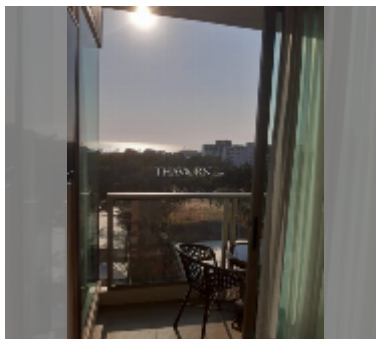

Condo for sale 1 bedroom 35 m² in The Riviera Jomtien, Pattaya

฿ 4,480,000

UNIT PARAMETERS:

UID	FS-241987
quota	thai quota
type	1 bedroom
size	35m ²
floor	9
view	sea view
quality	good
equipment: furniture, air conditioner, television	

PROJECT PARAMETERS:

district	Jomtien
buildings	1
floors	46
built in	2019
maintenance	฿ 21,000/year

FACILITIES:

General information: highrise, pets are allowed, multy-level parking, covered parking.

Swimming pool: swimming pool, kids pool, rooftop pool, infinity view, waterfall, jacuzzi.

Chill zone: chill zone, garden, rooftop chillout.

Health zone: gym, sauna, hamam.

Other: reception, lobby, meeting room, games room, CCTV, security, laundry, room service.

details