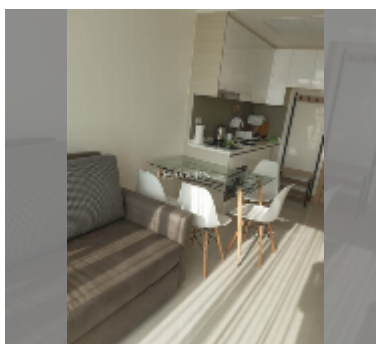

Condo for sale 1 bedroom 35 m² in The Riviera Jomtien, Pattaya

฿ 4,480,000

UNIT PARAMETERS:

UID	FS-241987
quota	thai quota
type	1 bedroom
size	35m ²
floor	9
view	sea view
quality	good
equipment: furniture, air conditioner, television	

Chill zone: chill zone, garden, rooftop chillout.

Health zone: gym, sauna, hamam.

Other: reception, lobby, meeting room, games room, CCTV, security, laundry, room service.

details