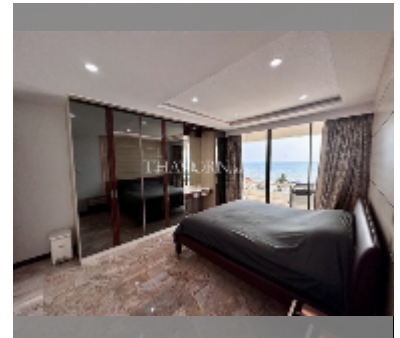

Condo for sale 2 bedroom 112 m², Chom Talay Resort, Pattaya

฿ 8,190,000

UNIT PARAMETERS:

UID	FS-241980
quota	foreign quota
type	2 bedroom
size	112m²
floor	5
view	sea view
quality	good
equipment: furniture, kitchen appliances, air conditioner, television, refrigerator	

PROJECT PARAMETERS: