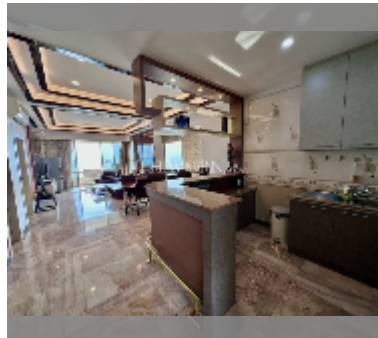

Condo for sale 2 bedroom 112 m², Chom Talay Resort, Pattaya

฿ 8,190,000

UNIT PARAMETERS:

UID	FS-241980
quota	foreign quota
type	2 bedroom
size	112m²
floor	5
view	sea view
quality	good
equipment: furniture, kitchen appliances, air conditioner, television, refrigerator	

PROJECT PARAMETERS: