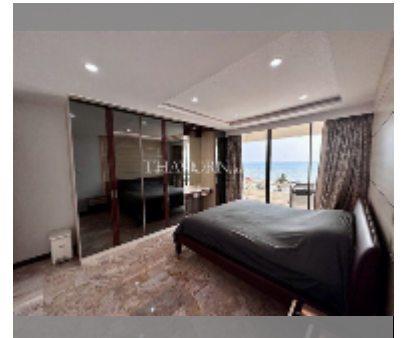

Condo for sale 2 bedroom 112 m², Chom Talay Resort, Pattaya

฿ 8,190,000

UNIT PARAMETERS:

UID	FS-241980
quota	foreign quota
type	2 bedroom
size	112m²
floor	5
view	sea view
quality	good
equipment: furniture, kitchen appliances, air conditioner, television, refrigerator	

PROJECT PARAMETERS: