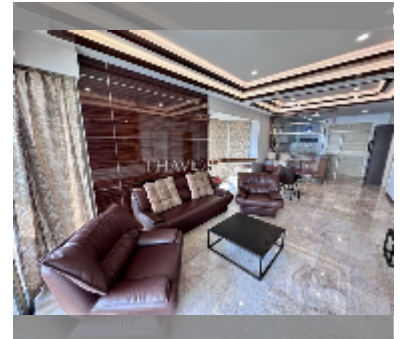

Condo for sale 2 bedroom 112 m², Chom Talay Resort, Pattaya

฿ 8,190,000

UNIT PARAMETERS:

UID	FS-241980
quota	foreign quota
type	2 bedroom
size	112m²
floor	5
view	sea view
quality	good
equipment: furniture, kitchen appliances, air conditioner, television, refrigerator	

PROJECT PARAMETERS: