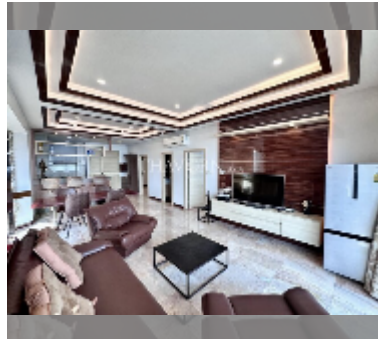

Condo for sale 2 bedroom 112 m², Chom Talay Resort, Pattaya

฿ 8,190,000

UNIT PARAMETERS:

UID	FS-241980
quota	foreign quota
type	2 bedroom
size	112m²
floor	5
view	sea view
quality	good
equipment: furniture, kitchen appliances, air conditioner, television, refrigerator	

PROJECT PARAMETERS: