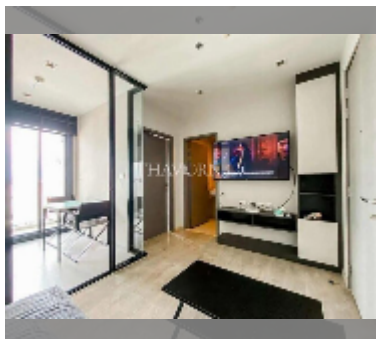

Condo for sale 1 bedroom 29 m² in The Base Central Pattaya, Pattaya

฿ 3,390,000

UNIT PARAMETERS:

UID	FS-241974
quota	foreign quota
type	1 bedroom
size	29m²
floor	11
view	city view
quality	good
equipment: furniture, air conditioner, television, washing-machine, refrigerator	

PROJECT PARAMETERS:

district	Central Pattaya
buildings	3
floors	32
built in	2016

FACILITIES:

General information: highrise, meters to beach: 100, minutes to beach: 5, covered parking.

Swimming pool: swimming pool, rooftop pool.

Chill zone: garden, rooftop chillout, barbeque areas.

Health zone: gym.

Other: lobby, CCTV, security.