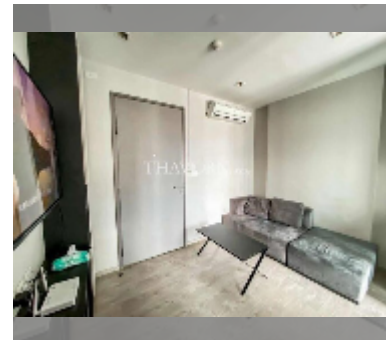

Condo for sale 1 bedroom 29 m² in The Base Central Pattaya, Pattaya

฿ 3,390,000

UNIT PARAMETERS:

UID	FS-241974
quota	foreign quota
type	1 bedroom
size	29m²
floor	11
view	city view
quality	good
equipment: furniture, air conditioner, television, washing-machine, refrigerator	

PROJECT PARAMETERS:

district	Central Pattaya
buildings	3
floors	32
built in	2016

FACILITIES:

General information: highrise, meters to beach: 100, minutes to beach: 5, covered parking.

Swimming pool: swimming pool, rooftop pool.

Chill zone: garden, rooftop chillout, barbeque areas.

Health zone: gym.

Other: lobby, CCTV, security.