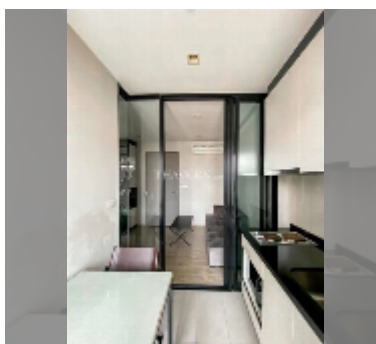

Condo for sale 1 bedroom 29 m² in The Base Central Pattaya, Pattaya

฿ 3,390,000

UNIT PARAMETERS:

UID	FS-241974
quota	foreign quota
type	1 bedroom
size	29m ²
floor	11
view	city view
quality	good
equipment: furniture, air conditioner, television, washing-machine, refrigerator	

PROJECT PARAMETERS:

district	Central Pattaya
buildings	3
floors	32
built in	2016

FACILITIES:

General information: highrise, meters to beach: 100, minutes to beach: 5, covered parking.

Swimming pool: swimming pool, rooftop pool.

Chill zone: garden, rooftop chillout, barbeque areas.

Health zone: gym.

Other: lobby, CCTV, security.

[details](#)