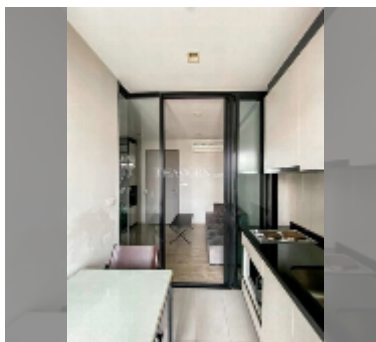

Condo for sale 1 bedroom 29 m² in The Base Central Pattaya, Pattaya

฿ 3,390,000

UNIT PARAMETERS:

UID	FS-241974
quota	foreign quota
type	1 bedroom
size	29m²
floor	11
view	city view
quality	good
equipment: furniture, air conditioner, television, washing-machine, refrigerator	

PROJECT PARAMETERS:

district	Central Pattaya
buildings	3
floors	32
built in	2016

FACILITIES:

General information: highrise, meters to beach: 100, minutes to beach: 5, covered parking.

Swimming pool: swimming pool, rooftop pool.

Chill zone: garden, rooftop chillout, barbeque areas.

Health zone: gym.

Other: lobby, CCTV, security.