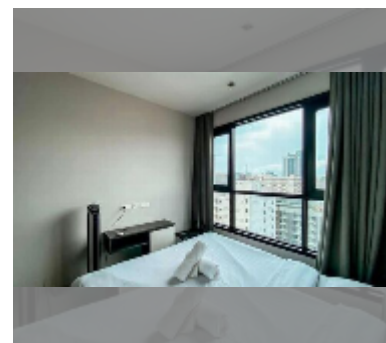

Condo for sale 1 bedroom 29 m² in The Base Central Pattaya, Pattaya

฿ 3,390,000

UNIT PARAMETERS:

UID	FS-241974
quota	foreign quota
type	1 bedroom
size	29m²
floor	11
view	city view
quality	good
equipment: furniture, air conditioner, television, washing-machine, refrigerator	

PROJECT PARAMETERS:

district	Central Pattaya
buildings	3
floors	32
built in	2016

FACILITIES:

General information: highrise, meters to beach: 100, minutes to beach: 5, covered parking.

Swimming pool: swimming pool, rooftop pool.

Chill zone: garden, rooftop chillout, barbeque areas.

Health zone: gym.

Other: lobby, CCTV, security.