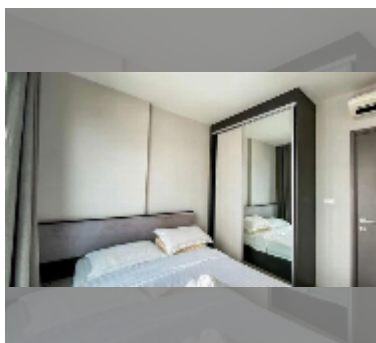

Condo for sale 1 bedroom 29 m² in The Base Central Pattaya, Pattaya

฿ 3,390,000

UNIT PARAMETERS:

UID	FS-241974
quota	foreign quota
type	1 bedroom
size	29m²
floor	11
view	city view
quality	good
equipment: furniture, air conditioner, television, washing-machine, refrigerator	

PROJECT PARAMETERS:

district	Central Pattaya
buildings	3
floors	32
built in	2016

FACILITIES:

General information: highrise, meters to beach: 100, minutes to beach: 5, covered parking.

Swimming pool: swimming pool, rooftop pool.

Chill zone: garden, rooftop chillout, barbeque areas.

Health zone: gym.

Other: lobby, CCTV, security.