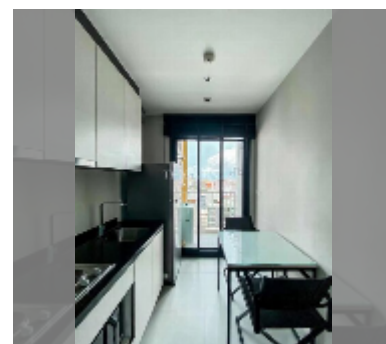

Condo for sale 1 bedroom 29 m² in The Base Central Pattaya, Pattaya

฿ 3,390,000

UNIT PARAMETERS:

UID	FS-241974
quota	foreign quota
type	1 bedroom
size	29m²
floor	11
view	city view
quality	good
equipment: furniture, air conditioner, television, washing-machine, refrigerator	

PROJECT PARAMETERS:

district	Central Pattaya
buildings	3
floors	32
built in	2016

FACILITIES:

General information: highrise, meters to beach: 100, minutes to beach: 5, covered parking.

Swimming pool: swimming pool, rooftop pool.

Chill zone: garden, rooftop chillout, barbeque areas.

Health zone: gym.

Other: lobby, CCTV, security.