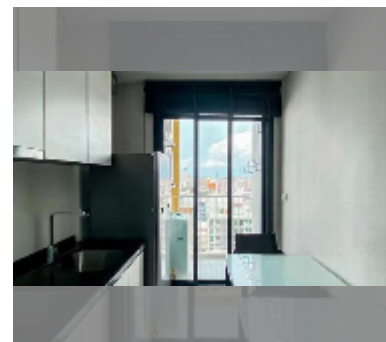

Condo for sale 1 bedroom 29 m² in The Base Central Pattaya, Pattaya

฿ 3,390,000

UNIT PARAMETERS:

UID	FS-241974
quota	foreign quota
type	1 bedroom
size	29m²
floor	11
view	city view
quality	good
equipment: furniture, air conditioner, television, washing-machine, refrigerator	

PROJECT PARAMETERS:

district	Central Pattaya
buildings	3
floors	32
built in	2016

FACILITIES:

General information: highrise, meters to beach: 100, minutes to beach: 5, covered parking.

Swimming pool: swimming pool, rooftop pool.

Chill zone: garden, rooftop chillout, barbeque areas.

Health zone: gym.

Other: lobby, CCTV, security.