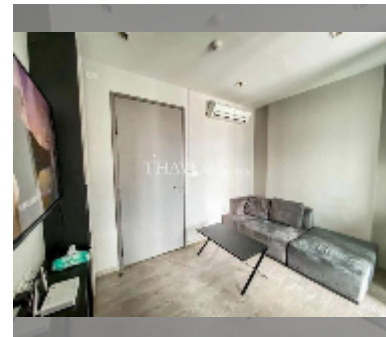

Condo for sale 1 bedroom 29 m² in The Base Central Pattaya, Pattaya

฿ 3,390,000

UNIT PARAMETERS:

UID	FS-241974
quota	foreign quota
type	1 bedroom
size	29m²
floor	11
view	city view
quality	good
equipment: furniture, air conditioner, television, washing-machine, refrigerator	

PROJECT PARAMETERS:

district	Central Pattaya
buildings	3
floors	32
built in	2016

FACILITIES:

General information: highrise, meters to beach: 100, minutes to beach: 5, covered parking.

Swimming pool: swimming pool, rooftop pool.

Chill zone: garden, rooftop chillout, barbeque areas.

Health zone: gym.

Other: lobby, CCTV, security.