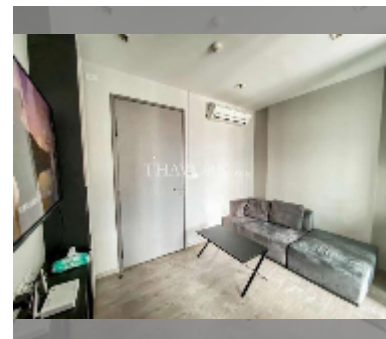

Condo for sale 1 bedroom 29 m² in The Base Central Pattaya, Pattaya

฿ 3,390,000

UNIT PARAMETERS:

UID	FS-241974
quota	foreign quota
type	1 bedroom
size	29m²
floor	11
view	city view
quality	good
equipment: furniture, air conditioner, television, washing-machine, refrigerator	

PROJECT PARAMETERS:

district	Central Pattaya
buildings	3
floors	32
built in	2016

FACILITIES:

General information: highrise, meters to beach: 100, minutes to beach: 5, covered parking.

Swimming pool: swimming pool, rooftop pool.

Chill zone: garden, rooftop chillout, barbeque areas.

Health zone: gym.

Other: lobby, CCTV, security.