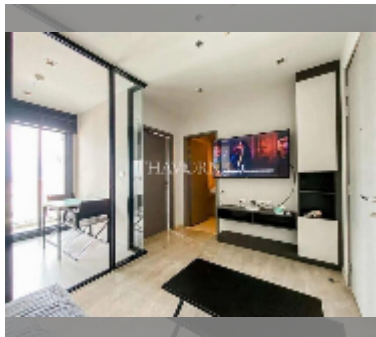

Condo for sale 1 bedroom 29 m² in The Base Central Pattaya, Pattaya

฿ 3,390,000

UNIT PARAMETERS:

UID	FS-241974
quota	foreign quota
type	1 bedroom
size	29m²
floor	11
view	city view
quality	good
equipment: furniture, air conditioner, television, washing-machine, refrigerator	

PROJECT PARAMETERS:

district	Central Pattaya
buildings	3
floors	32
built in	2016

FACILITIES:

General information: highrise, meters to beach: 100, minutes to beach: 5, covered parking.

Swimming pool: swimming pool, rooftop pool.

Chill zone: garden, rooftop chillout, barbeque areas.

Health zone: gym.

Other: lobby, CCTV, security.