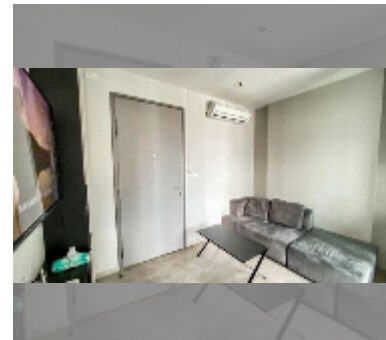

Condo for sale 1 bedroom 29 m² in The Base Central Pattaya, Pattaya

฿ 3,390,000

UNIT PARAMETERS:

UID	FS-241974
quota	foreign quota
type	1 bedroom
size	29m²
floor	11
view	city view
quality	good
equipment: furniture, air conditioner, television, washing-machine, refrigerator	

PROJECT PARAMETERS:

district	Central Pattaya
buildings	3
floors	32
built in	2016

FACILITIES:

General information: highrise, meters to beach: 100, minutes to beach: 5, covered parking.

Swimming pool: swimming pool, rooftop pool.

Chill zone: garden, rooftop chillout, barbeque areas.

Health zone: gym.

Other: lobby, CCTV, security.