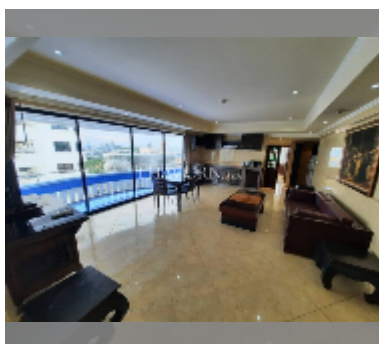

Condo for sale 2 bedroom 121.92 m² in Jomtien Complex, Pattaya

฿ 5,900,000

UNIT PARAMETERS:

UID	FS-241971
quota	thai quota
type	2 bedroom
size	121.92m ²
floor	25
view	sea view
quality	good
equipment: furniture, air conditioner, television, washing-machine, refrigerator	

Swimming pool: swimming pool, sunbathing area.

Chill zone: chill zone, garden, barbeque areas.

Health zone: gym.

Other: CCTV, security, minimart, laundry.

[details](#)