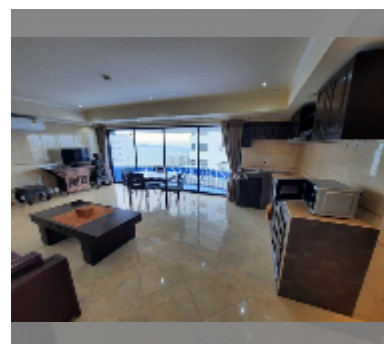

Condo for sale 2 bedroom 121.92 m² in Jomtien Complex, Pattaya

฿ 5,900,000

UNIT PARAMETERS:

UID	FS-241971
quota	thai quota
type	2 bedroom
size	121.92m ²
floor	25
view	sea view
quality	good
equipment: furniture, air conditioner, television, washing-machine, refrigerator	

Swimming pool: swimming pool, sunbathing area.

Chill zone: chill zone, garden, barbeque areas.

Health zone: gym.

Other: CCTV, security, minimart, laundry.

[details](#)