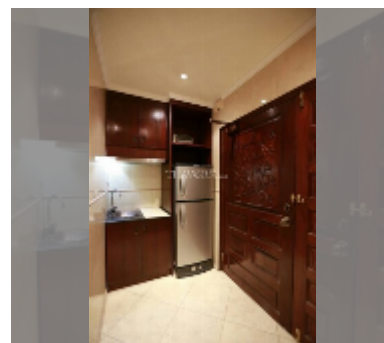

Condo for sale 2 bedroom 121.92 m² in Jomtien Complex, Pattaya

฿ 5,900,000

UNIT PARAMETERS:

UID	FS-241971
quota	thai quota
type	2 bedroom
size	121.92m²
floor	25
view	sea view
quality	good
equipment: furniture, air conditioner, television, washing-machine, refrigerator	

PROJECT PARAMETERS:

district	Jomtien
buildings	2
floors	39
built in	1995
maintenance	฿ 29,261/year

FACILITIES:

General information: highrise, meters to beach: 50, minutes to beach: 3, multy-level parking.

Swimming pool: swimming pool, sunbathing area.

Chill zone: chill zone, garden, barbeque areas.

Health zone: gym.

Other: CCTV, security, minimart, laundry.