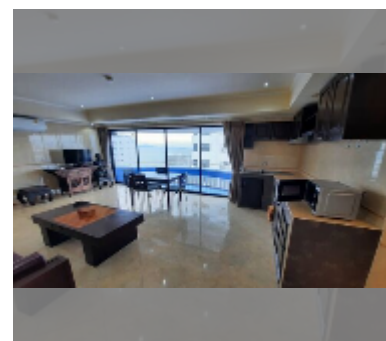

Condo for sale 2 bedroom 121.92 m² in Jomtien Complex, Pattaya

฿ 5,900,000

UNIT PARAMETERS:

| | |
|--|----------------------|
| UID | FS-241971 |
| quota | thai quota |
| type | 2 bedroom |
| size | 121.92m ² |
| floor | 25 |
| view | sea view |
| quality | good |
| equipment: furniture, air conditioner, television, washing-machine, refrigerator | |

Swimming pool: swimming pool, sunbathing area.

Chill zone: chill zone, garden, barbeque areas.

Health zone: gym.

Other: CCTV, security, minimart, laundry.

[details](#)