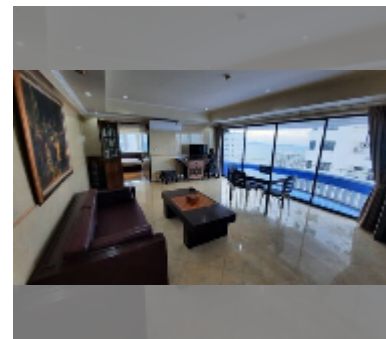

Condo for sale 2 bedroom 121.92 m² in Jomtien Complex, Pattaya

฿ 5,900,000

UNIT PARAMETERS:

| | |
|--|----------------------|
| UID | FS-241971 |
| quota | thai quota |
| type | 2 bedroom |
| size | 121.92m ² |
| floor | 25 |
| view | sea view |
| quality | good |
| equipment: furniture, air conditioner, television, washing-machine, refrigerator | |

Swimming pool: swimming pool, sunbathing area.

Chill zone: chill zone, garden, barbeque areas.

Health zone: gym.

Other: CCTV, security, minimart, laundry.

[details](#)