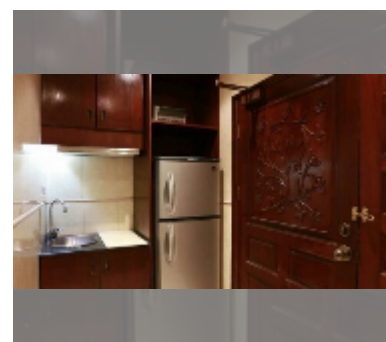

Condo for sale 2 bedroom 121.92 m² in Jomtien Complex, Pattaya

฿ 5,900,000

UNIT PARAMETERS:

UID	FS-241971
quota	thai quota
type	2 bedroom
size	121.92m²
floor	25
view	sea view
quality	good
equipment: furniture, air conditioner, television, washing-machine, refrigerator	

PROJECT PARAMETERS:

district	Jomtien
buildings	2
floors	39
built in	1995
maintenance	฿ 29,261/year

FACILITIES:

General information: highrise, meters to beach: 50, minutes to beach: 3, multy-level parking.

Swimming pool: swimming pool, sunbathing area.

Chill zone: chill zone, garden, barbeque areas.

Health zone: gym.

Other: CCTV, security, minimart, laundry.