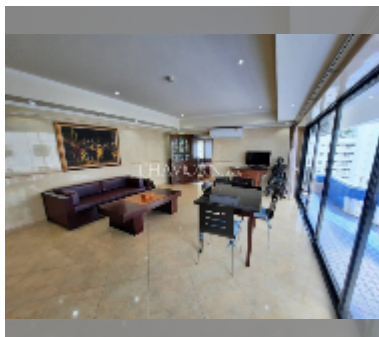

Condo for sale 2 bedroom 121.92 m² in Jomtien Complex, Pattaya

฿ 5,900,000

UNIT PARAMETERS:

UID	FS-241971
quota	thai quota
type	2 bedroom
size	121.92m ²
floor	25
view	sea view
quality	good
equipment: furniture, air conditioner, television, washing-machine, refrigerator	

Swimming pool: swimming pool, sunbathing area.

Chill zone: chill zone, garden, barbeque areas.

Health zone: gym.

Other: CCTV, security, minimart, laundry.

[details](#)