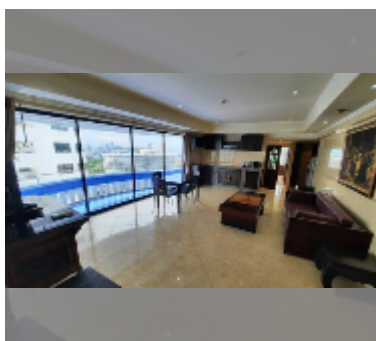

Condo for sale 2 bedroom 121.92 m² in Jomtien Complex, Pattaya

฿ 5,900,000

UNIT PARAMETERS:

| | |
|--|----------------------|
| UID | FS-241971 |
| quota | thai quota |
| type | 2 bedroom |
| size | 121.92m ² |
| floor | 25 |
| view | sea view |
| quality | good |
| equipment: furniture, air conditioner, television, washing-machine, refrigerator | |

Swimming pool: swimming pool, sunbathing area.

Chill zone: chill zone, garden, barbeque areas.

Health zone: gym.

Other: CCTV, security, minimart, laundry.

[details](#)