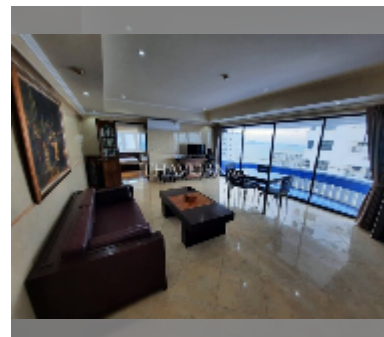

Condo for sale 2 bedroom 121.92 m² in Jomtien Complex, Pattaya

฿ 5,900,000

UNIT PARAMETERS:

UID	FS-241971
quota	thai quota
type	2 bedroom
size	121.92m ²
floor	25
view	sea view
quality	good
equipment: furniture, air conditioner, television, washing-machine, refrigerator	

Swimming pool: swimming pool, sunbathing area.

Chill zone: chill zone, garden, barbeque areas.

Health zone: gym.

Other: CCTV, security, minimart, laundry.

[details](#)