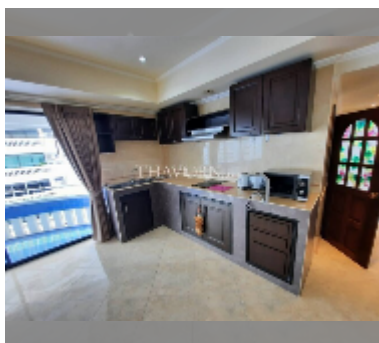

Condo for sale 2 bedroom 121.92 m² in Jomtien Complex, Pattaya

฿ 5,900,000

UNIT PARAMETERS:

UID	FS-241971
quota	thai quota
type	2 bedroom
size	121.92m²
floor	25
view	sea view
quality	good
equipment: furniture, air conditioner, television, washing-machine, refrigerator	

PROJECT PARAMETERS:

district	Jomtien
buildings	2
floors	39
built in	1995
maintenance	฿ 29,261/year

FACILITIES:

General information: highrise, meters to beach: 50, minutes to beach: 3, multy-level parking.

Swimming pool: swimming pool, sunbathing area.

Chill zone: chill zone, garden, barbeque areas.

Health zone: gym.

Other: CCTV, security, minimart, laundry.