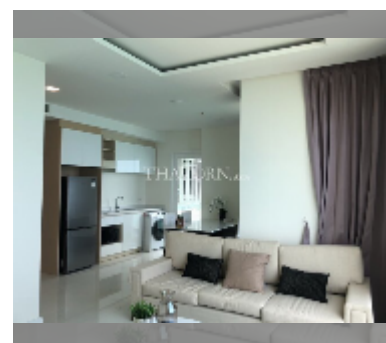

Condo for sale 2 bedroom 80 m² in Del Mare, Pattaya

฿ 12,800,000

UNIT PARAMETERS:

UID	FS-241968
quota	thai quota
type	2 bedroom
size	80m ²
floor	19
view	sea view
quality	good
equipment: furniture, air conditioner, television, washing-machine, refrigerator	

PROJECT PARAMETERS:

district	Bang Saray
buildings	1
floors	33
built in	2017
maintenance	฿ 33,600/year

FACILITIES:

General information: highrise, multy-level parking, covered parking.

Swimming pool: swimming pool, kids pool.

Chill zone: chill zone, garden.

Health zone: gym, sauna.

Other: lobby, CCTV, security, room service.

details