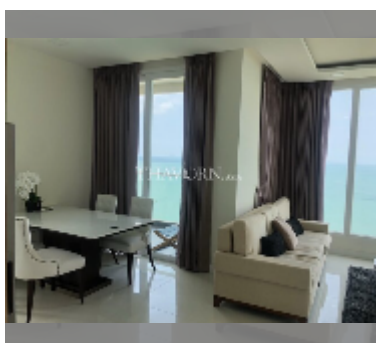

Condo for sale 2 bedroom 80 m² in Del Mare, Pattaya

฿ 12,800,000

UNIT PARAMETERS:

UID	FS-241968
quota	thai quota
type	2 bedroom
size	80m²
floor	19
view	sea view
quality	good
equipment: furniture, air conditioner, television, washing-machine, refrigerator	

PROJECT PARAMETERS:

district	Bang Saray
buildings	1
floors	33
built in	2017
maintenance	฿ 33,600/year

FACILITIES:

General information: highrise, multy-level parking, covered parking.

Swimming pool: swimming pool, kids pool.

Chill zone: chill zone, garden.

Health zone: gym, sauna.

Other: lobby, CCTV, security, room service.