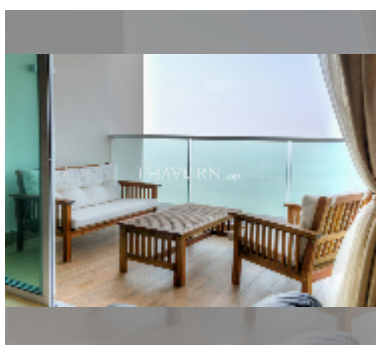

Condo for sale 1 bedroom 55 m² in Cetus, Pattaya

฿ 6,500,000

UNIT PARAMETERS:

UID	FS-241962
quota	foreign quota
type	1 bedroom
size	55m²
floor	34
view	sea view
quality	good
equipment: furniture, air conditioner, television, washing-machine, refrigerator	

PROJECT PARAMETERS:

district	Jomtien
buildings	2
floors	49
built in	2014
maintenance	฿ 26,400/year

FACILITIES:

General information: highrise, meters to beach: 50, minutes to beach: 1, multy-level parking, covered parking.

Swimming pool: swimming pool, rooftop pool, jacuzzi.

Chill zone: garden, rooftop chillout.

Health zone: gym, sauna.

Other: reception, lobby, kids playgarden, CCTV, security.