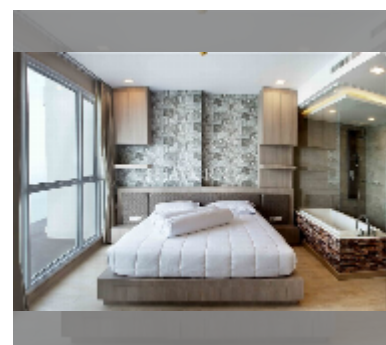

Condo for sale 1 bedroom 55 m² in Cetus, Pattaya

฿ 6,500,000

UNIT PARAMETERS:

UID	FS-241962
quota	foreign quota
type	1 bedroom
size	55m²
floor	34
view	sea view
quality	good
equipment: furniture, air conditioner, television, washing-machine, refrigerator	

PROJECT PARAMETERS:

district	Jomtien
buildings	2
floors	49
built in	2014
maintenance	฿ 26,400/year

FACILITIES:

General information: highrise, meters to beach: 50, minutes to beach: 1, multy-level parking, covered parking.

Swimming pool: swimming pool, rooftop pool, jacuzzi.

Chill zone: garden, rooftop chillout.

Health zone: gym, sauna.

Other: reception, lobby, kids playgarden, CCTV, security.