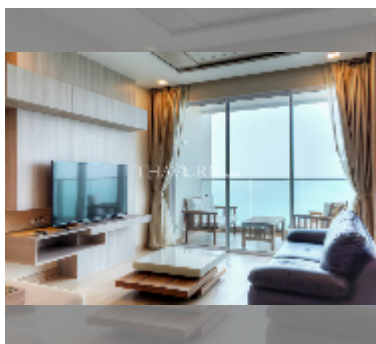

Condo for sale 1 bedroom 55 m² in Cetus, Pattaya

฿ 6,500,000

UNIT PARAMETERS:

UID	FS-241962
quota	foreign quota
type	1 bedroom
size	55m²
floor	34
view	sea view
quality	good
equipment: furniture, air conditioner, television, washing-machine, refrigerator	

PROJECT PARAMETERS:

district	Jomtien
buildings	2
floors	49
built in	2014
maintenance	฿ 26,400/year

FACILITIES:

General information: highrise, meters to beach: 50, minutes to beach: 1, multy-level parking, covered parking.

Swimming pool: swimming pool, rooftop pool, jacuzzi.

Chill zone: garden, rooftop chillout.

Health zone: gym, sauna.

Other: reception, lobby, kids playgarden, CCTV, security.