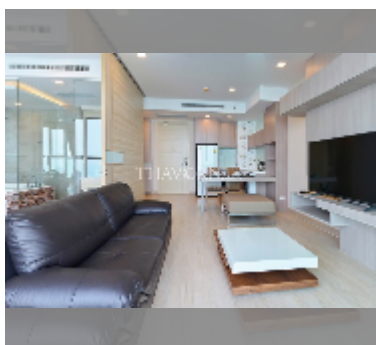

Condo for sale 1 bedroom 55 m² in Cetus, Pattaya

฿ 6,500,000

UNIT PARAMETERS:

UID	FS-241962
quota	foreign quota
type	1 bedroom
size	55m²
floor	34
view	sea view
quality	good
equipment: furniture, air conditioner, television, washing-machine, refrigerator	

PROJECT PARAMETERS:

district	Jomtien
buildings	2
floors	49
built in	2014
maintenance	฿ 26,400/year

FACILITIES:

General information: highrise, meters to beach: 50, minutes to beach: 1, multy-level parking, covered parking.

Swimming pool: swimming pool, rooftop pool, jacuzzi.

Chill zone: garden, rooftop chillout.

Health zone: gym, sauna.

Other: reception, lobby, kids playgarden, CCTV, security.