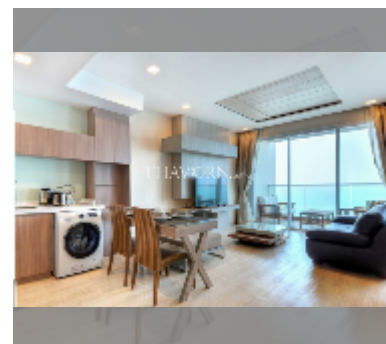

Condo for sale 1 bedroom 55 m² in Cetus, Pattaya

฿ 6,500,000

UNIT PARAMETERS:

UID	FS-241962
quota	foreign quota
type	1 bedroom
size	55m²
floor	34
view	sea view
quality	good
equipment: furniture, air conditioner, television, washing-machine, refrigerator	

PROJECT PARAMETERS:

district	Jomtien
buildings	2
floors	49
built in	2014
maintenance	฿ 26,400/year

FACILITIES:

General information: highrise, meters to beach: 50, minutes to beach: 1, multy-level parking, covered parking.

Swimming pool: swimming pool, rooftop pool, jacuzzi.

Chill zone: garden, rooftop chillout.

Health zone: gym, sauna.

Other: reception, lobby, kids playgarden, CCTV, security.