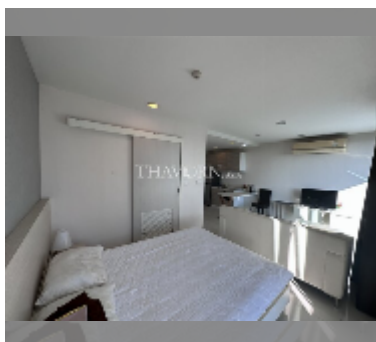

Condo for sale studio 35 m² in Acqua, Pattaya

฿ 2,470,000

UNIT PARAMETERS:

UID	FS-241952
quota	foreign quota
type	studio
size	35m²
floor	5
view	sea view
quality	good
equipment: furniture, air conditioner, television, refrigerator	

PROJECT PARAMETERS:

district	Jomtien
buildings	2
floors	8
built in	2014
maintenance	฿ 16,800/year

FACILITIES:

General information: boutique, meters to beach: 150, minutes to beach: 2, underground parking.

Swimming pool: swimming pool, kids pool, rooftop pool, infinity view, jacuzzi.

Chill zone: chill zone, garden, rooftop chillout.

Health zone: gym, sauna, hamam.

Other: reception, lobby, CCTV, security.