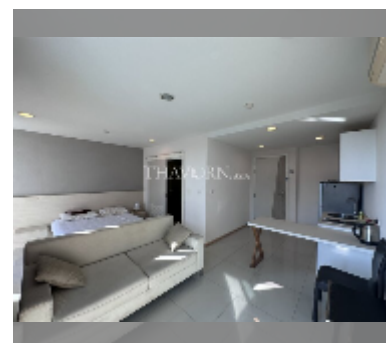

Condo for sale studio 35 m² in Acqua, Pattaya

฿ 2,470,000

UNIT PARAMETERS:

UID	FS-241952
quota	foreign quota
type	studio
size	35m ²
floor	5
view	sea view
quality	good
equipment: furniture, air conditioner, television, refrigerator	

Swimming pool: swimming pool, kids pool, rooftop pool, infinity view, jacuzzi.

Chill zone: chill zone, garden, rooftop chillout.

Health zone: gym, sauna, hamam.

Other: reception, lobby, CCTV, security.

details