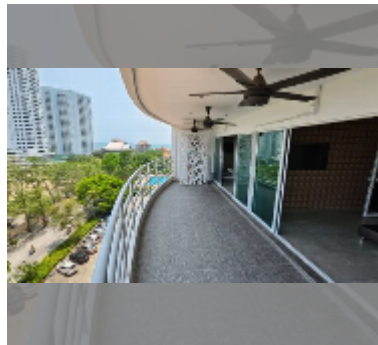

Condo for sale 2 bedroom 103 m² in View Talay 5, Pattaya

฿ 6,660,000

UNIT PARAMETERS:

UID	FS-241950
quota	foreign quota
type	2 bedroom
size	103m²
floor	7
view	city view
quality	good
equipment: furniture, kitchen appliances, air conditioner, television, refrigerator	

PROJECT PARAMETERS:

district	Thappraya
buildings	2
floors	22
built in	2007
maintenance	฿ 24,720/year

FACILITIES:

General information: highrise, meters to beach: 150, minutes to beach: 3, open parking, covered parking.

Swimming pool: swimming pool.

Other: reception, CCTV, security, minimart, laundry, room service.