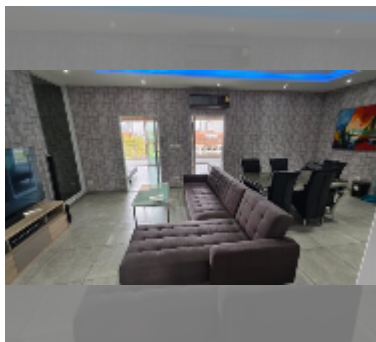

Condo for sale 2 bedroom 103 m² in View Talay 5, Pattaya

฿ 6,660,000

UNIT PARAMETERS:

UID	FS-241950
quota	foreign quota
type	2 bedroom
size	103m ²
floor	7
view	city view
quality	good
equipment: furniture, kitchen appliances, air conditioner, television, refrigerator	

Swimming pool: swimming pool.

Other: reception, CCTV, security, minimart, laundry, room service.

[details](#)