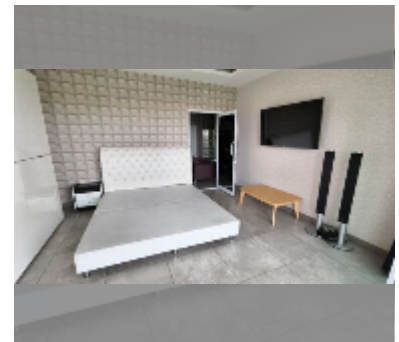

Condo for sale 2 bedroom 103 m² in View Talay 5, Pattaya

฿ 6,660,000

UNIT PARAMETERS:

UID	FS-241950
quota	foreign quota
type	2 bedroom
size	103m²
floor	7
view	city view
quality	good
equipment: furniture, kitchen appliances, air conditioner, television, refrigerator	

PROJECT PARAMETERS:

district	Thappraya
buildings	2
floors	22
built in	2007
maintenance	฿ 24,720/year

FACILITIES:

General information: highrise, meters to beach: 150, minutes to beach: 3, open parking, covered parking.

Swimming pool: swimming pool.

Other: reception, CCTV, security, minimart, laundry, room service.