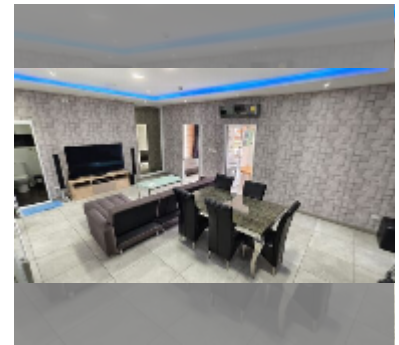

Condo for sale 2 bedroom 103 m² in View Talay 5, Pattaya

฿ 6,660,000

UNIT PARAMETERS:

UID	FS-241950
quota	foreign quota
type	2 bedroom
size	103m²
floor	7
view	city view
quality	good
equipment: furniture, kitchen appliances, air conditioner, television, refrigerator	

PROJECT PARAMETERS:

district	Thappraya
buildings	2
floors	22
built in	2007
maintenance	฿ 24,720/year

FACILITIES:

General information: highrise, meters to beach: 150, minutes to beach: 3, open parking, covered parking.

Swimming pool: swimming pool.

Other: reception, CCTV, security, minimart, laundry, room service.