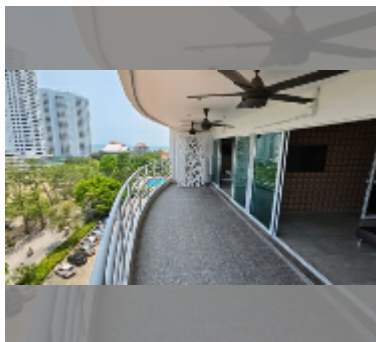

Condo for sale 2 bedroom 103 m² in View Talay 5, Pattaya

฿ 6,660,000

UNIT PARAMETERS:

UID	FS-241950
quota	foreign quota
type	2 bedroom
size	103m²
floor	7
view	city view
quality	good
equipment: furniture, kitchen appliances, air conditioner, television, refrigerator	

PROJECT PARAMETERS:

district	Thappraya
buildings	2
floors	22
built in	2007
maintenance	฿ 24,720/year

FACILITIES:

General information: highrise, meters to beach: 150, minutes to beach: 3, open parking, covered parking.

Swimming pool: swimming pool.

Other: reception, CCTV, security, minimart, laundry, room service.