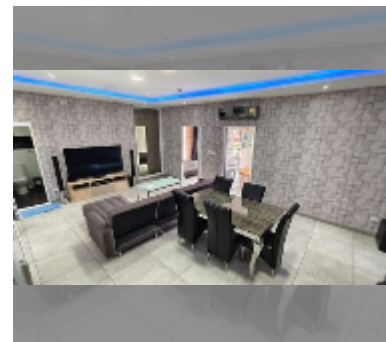

Condo for sale 2 bedroom 103 m² in View Talay 5, Pattaya

฿ 6,660,000

UNIT PARAMETERS:

UID	FS-241950
quota	foreign quota
type	2 bedroom
size	103m²
floor	7
view	city view
quality	good
equipment: furniture, kitchen appliances, air conditioner, television, refrigerator	

PROJECT PARAMETERS:

district	Thappraya
buildings	2
floors	22
built in	2007
maintenance	฿ 24,720/year

FACILITIES:

General information: highrise, meters to beach: 150, minutes to beach: 3, open parking, covered parking.

Swimming pool: swimming pool.

Other: reception, CCTV, security, minimart, laundry, room service.