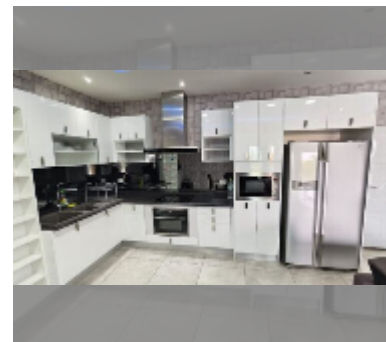

Condo for sale 2 bedroom 103 m² in View Talay 5, Pattaya

฿ 6,660,000

UNIT PARAMETERS:

UID	FS-241950
quota	foreign quota
type	2 bedroom
size	103m²
floor	7
view	city view
quality	good
equipment: furniture, kitchen appliances, air conditioner, television, refrigerator	

PROJECT PARAMETERS:

district	Thappraya
buildings	2
floors	22
built in	2007
maintenance	฿ 24,720/year

FACILITIES:

General information: highrise, meters to beach: 150, minutes to beach: 3, open parking, covered parking.

Swimming pool: swimming pool.

Other: reception, CCTV, security, minimart, laundry, room service.