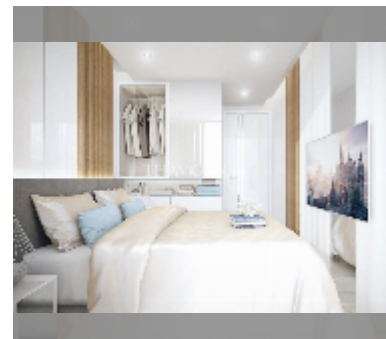

Condo for sale 2 bedroom 35 m² in Siam Oriental Dream, Pattaya

฿ 2,820,000

UNIT PARAMETERS:

UID	FS-241942
quota	company ownership
type	2 bedroom
size	35m²
floor	2
view	city view

PROJECT PARAMETERS:

district	Pratumnak
buildings	1
floors	8
start of construction	2023
built in	2026
maintenance	฿ 23,100/year

FACILITIES:

General information: boutique, meters to beach: 750, minutes to beach: 3, shuttle bus, pets are allowed, underground parking.

Swimming pool: swimming pool, infinity view, pool bar .

Health zone: sauna.

Other: reception, lobby, CCTV, security, laundry, room service.