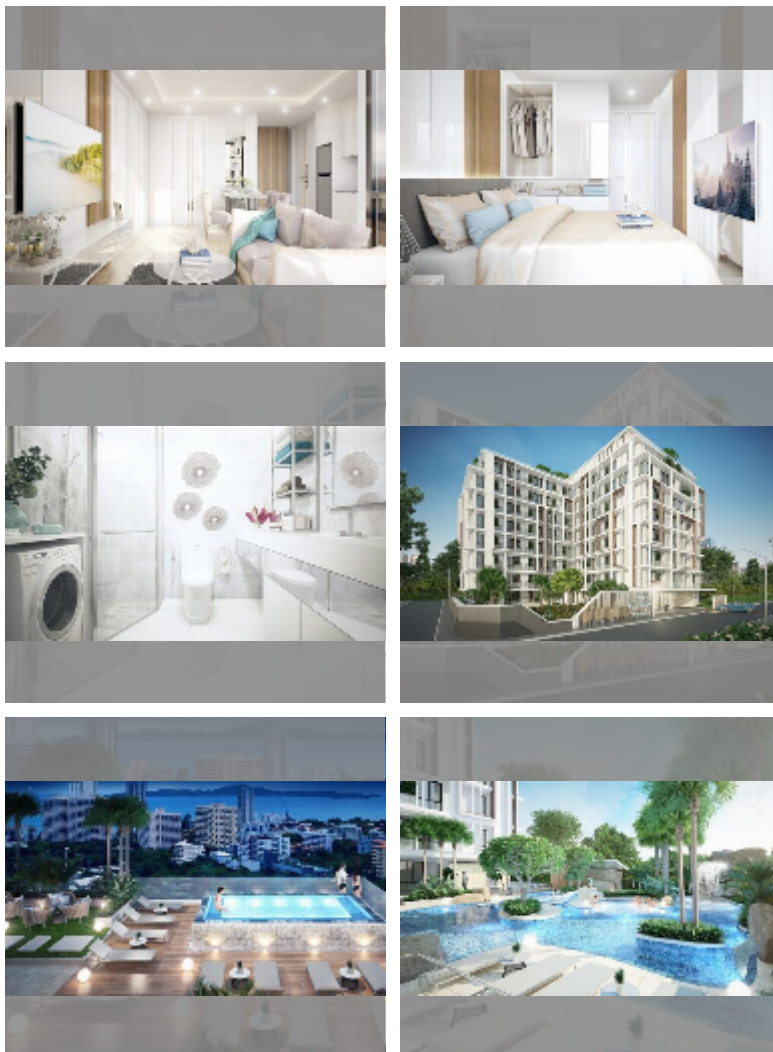

Condo for sale 2 bedroom 35 m² in Siam Oriental Dream, Pattaya

฿ 2,820,000

UNIT PARAMETERS:

UID	FS-241942
quota	company ownership
type	2 bedroom
size	35m²
floor	2
view	city view

PROJECT PARAMETERS:

district	Pratumnak
buildings	1
floors	8
start of construction	2023
built in	2026
maintenance	฿ 23,100/year

FACILITIES:

General information: boutique, meters to beach: 750, minutes to beach: 3, shuttle bus, pets are allowed, underground parking.

Swimming pool: swimming pool, infinity view, pool bar .

Health zone: sauna.

Other: reception, lobby, CCTV, security, laundry, room service.