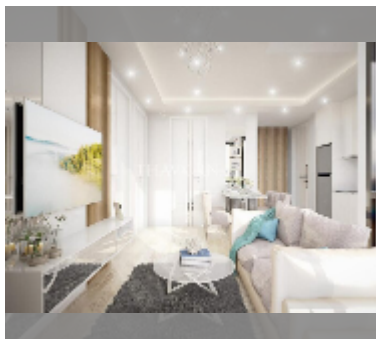

Condo for sale 2 bedroom 35 m² in Siam Oriental Dream, Pattaya

฿ 2,820,000

UNIT PARAMETERS:

UID	FS-241942
quota	company ownership
type	2 bedroom
size	35m²
floor	2
view	city view

PROJECT PARAMETERS:

district	Pratumnak
buildings	1
floors	8
start of construction	2023
built in	2026
maintenance	฿ 23,100/year

FACILITIES:

General information: boutique, meters to beach: 750, minutes to beach: 3, shuttle bus, pets are allowed, underground parking.

Swimming pool: swimming pool, infinity view, pool bar .

Health zone: sauna.

Other: reception, lobby, CCTV, security, laundry, room service.