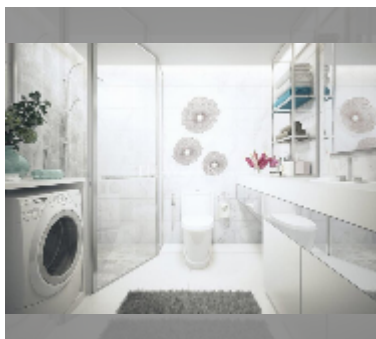

Condo for sale 2 bedroom 35 m² in Siam Oriental Dream, Pattaya

฿ 2,820,000

UNIT PARAMETERS:

UID	FS-241942
quota	company ownership
type	2 bedroom
size	35m²
floor	2
view	city view

PROJECT PARAMETERS:

district	Pratumnak
buildings	1
floors	8
start of construction	2023
built in	2026
maintenance	฿ 23,100/year

FACILITIES:

General information: boutique, meters to beach: 750, minutes to beach: 3, shuttle bus, pets are allowed, underground parking.

Swimming pool: swimming pool, infinity view, pool bar .

Health zone: sauna.

Other: reception, lobby, CCTV, security, laundry, room service.