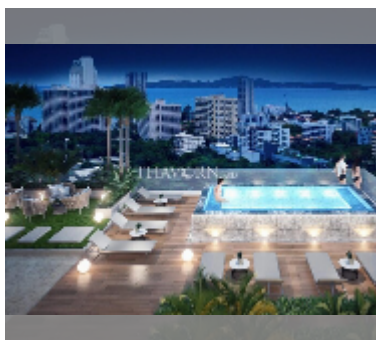

Condo for sale 2 bedroom 35 m² in Siam Oriental Dream, Pattaya

฿ 2,820,000

UNIT PARAMETERS:

UID	FS-241942
quota	company ownership
type	2 bedroom
size	35m²
floor	2
view	city view

PROJECT PARAMETERS:

district	Pratumnak
buildings	1
floors	8
start of construction	2023
built in	2026
maintenance	฿ 23,100/year

FACILITIES:

General information: boutique, meters to beach: 750, minutes to beach: 3, shuttle bus, pets are allowed, underground parking.

Swimming pool: swimming pool, infinity view, pool bar .

Health zone: sauna.

Other: reception, lobby, CCTV, security, laundry, room service.