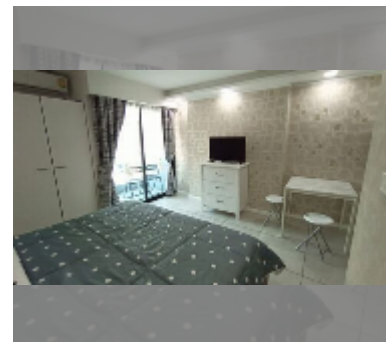

Condo for sale studio 26 m² in Siam Oriental Tropical Garden, Pattaya

฿ 1,520,000

UNIT PARAMETERS:

UID	FS-241939
quota	company ownership
type	studio
size	26m²
floor	8
view	city view
quality	good
equipment: furniture, air conditioner, television, refrigerator	

PROJECT PARAMETERS:

district	Pratumnak
buildings	3
floors	8
built in	2015
maintenance	฿ 14,040/year

FACILITIES:

General information: resort, meters to beach: 500, minutes to beach: 5, pets are allowed, underground parking.

Swimming pool: swimming pool, kids pool.

Health zone: gym.

Other: reception, CCTV, security.