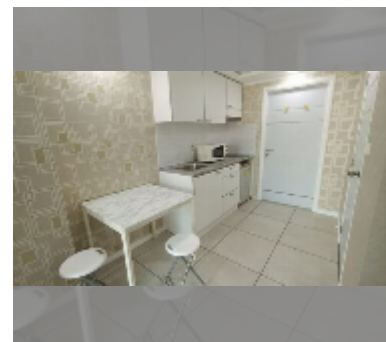

Condo for sale studio 26 m² in Siam Oriental Tropical Garden, Pattaya

฿ 1,520,000

UNIT PARAMETERS:

UID	FS-241939
quota	company ownership
type	studio
size	26m²
floor	8
view	city view
quality	good
equipment: furniture, air conditioner, television, refrigerator	

PROJECT PARAMETERS:

district	Pratumnak
buildings	3
floors	8
built in	2015
maintenance	฿ 14,040/year

FACILITIES:

General information: resort, meters to beach: 500, minutes to beach: 5, pets are allowed, underground parking.

Swimming pool: swimming pool, kids pool.

Health zone: gym.

Other: reception, CCTV, security.