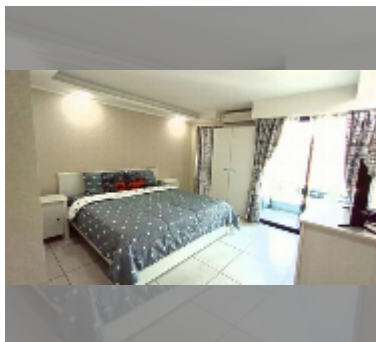

Condo for sale studio 26 m² in Siam Oriental Tropical Garden, Pattaya

฿ 1,520,000

UNIT PARAMETERS:

UID	FS-241939
quota	company ownership
type	studio
size	26m²
floor	8
view	city view
quality	good
equipment: furniture, air conditioner, television, refrigerator	

PROJECT PARAMETERS:

district	Pratumnak
buildings	3
floors	8
built in	2015
maintenance	฿ 14,040/year

FACILITIES:

General information: resort, meters to beach: 500, minutes to beach: 5, pets are allowed, underground parking.

Swimming pool: swimming pool, kids pool.

Health zone: gym.

Other: reception, CCTV, security.