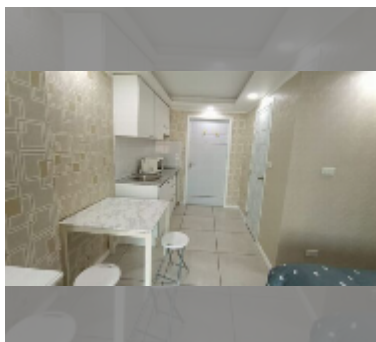

Condo for sale studio 26 m² in Siam Oriental Tropical Garden, Pattaya

฿ 1,520,000

UNIT PARAMETERS:

UID	FS-241939
quota	company ownership
type	studio
size	26m²
floor	8
view	city view
quality	good
equipment: furniture, air conditioner, television, refrigerator	

PROJECT PARAMETERS:

district	Pratumnak
buildings	3
floors	8
built in	2015
maintenance	฿ 14,040/year

FACILITIES:

General information: resort, meters to beach: 500, minutes to beach: 5, pets are allowed, underground parking.

Swimming pool: swimming pool, kids pool.

Health zone: gym.

Other: reception, CCTV, security.