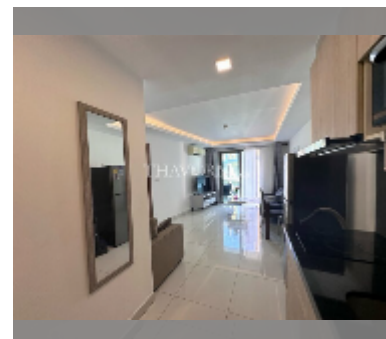

Condo for sale 1 bedroom 49 m² in Laguna Beach Resort 2, Pattaya

฿ 2,470,000

UNIT PARAMETERS:

UID	FS-241930
quota	company ownership
type	1 bedroom
size	49m²
floor	6
view	city view
quality	good
equipment: furniture, air conditioner, television, washing-machine, refrigerator	

PROJECT PARAMETERS:

district	Jomtien
buildings	4
floors	8
built in	2016

FACILITIES:

General information: resort, meters to beach: 700, minutes to beach: 10, underground parking.

Swimming pool: swimming pool, kids pool, water slides, waterfall, jacuzzi, pool bar .

Chill zone: chill zone, garden.

Health zone: gym, sauna, massage.

Other: reception, lobby, clubhouse, kids playgarden, CCTV, security, minimart, laundry.