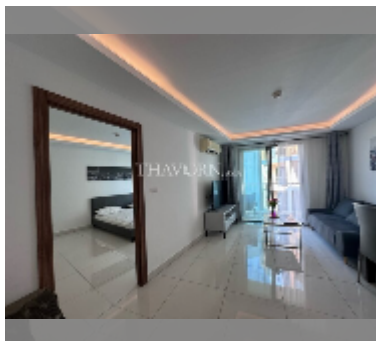

Condo for sale 1 bedroom 49 m² in Laguna Beach Resort 2, Pattaya

฿ 2,470,000

UNIT PARAMETERS:

UID	FS-241930
quota	company ownership
type	1 bedroom
size	49m²
floor	6
view	city view
quality	good
equipment: furniture, air conditioner, television, washing-machine, refrigerator	

PROJECT PARAMETERS:

district	Jomtien
buildings	4
floors	8
built in	2016

FACILITIES:

General information: resort, meters to beach: 700, minutes to beach: 10, underground parking.

Swimming pool: swimming pool, kids pool, water slides, waterfall, jacuzzi, pool bar .

Chill zone: chill zone, garden.

Health zone: gym, sauna, massage.

Other: reception, lobby, clubhouse, kids playgarden, CCTV, security, minimart, laundry.