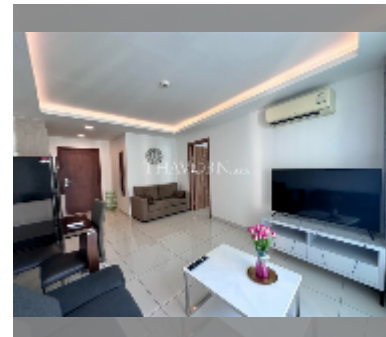

Condo for sale 1 bedroom 49 m² in Laguna Beach Resort 2, Pattaya

฿ 2,470,000

UNIT PARAMETERS:

UID	FS-241930
quota	company ownership
type	1 bedroom
size	49m²
floor	6
view	city view
quality	good
equipment: furniture, air conditioner, television, washing-machine, refrigerator	

PROJECT PARAMETERS:

district	Jomtien
buildings	4
floors	8
built in	2016

FACILITIES:

General information: resort, meters to beach: 700, minutes to beach: 10, underground parking.

Swimming pool: swimming pool, kids pool, water slides, waterfall, jacuzzi, pool bar .

Chill zone: chill zone, garden.

Health zone: gym, sauna, massage.

Other: reception, lobby, clubhouse, kids playgarden, CCTV, security, minimart, laundry.