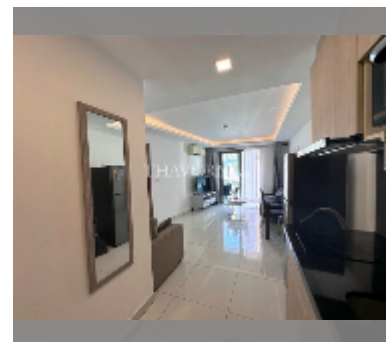

Condo for sale 1 bedroom 49 m² in Laguna Beach Resort 2, Pattaya

฿ 2,470,000

UNIT PARAMETERS:

UID	FS-241930
quota	company ownership
type	1 bedroom
size	49m²
floor	6
view	city view
quality	good
equipment: furniture, air conditioner, television, washing-machine, refrigerator	

PROJECT PARAMETERS:

district	Jomtien
buildings	4
floors	8
built in	2016

FACILITIES:

General information: resort, meters to beach: 700, minutes to beach: 10, underground parking.

Swimming pool: swimming pool, kids pool, water slides, waterfall, jacuzzi, pool bar .

Chill zone: chill zone, garden.

Health zone: gym, sauna, massage.

Other: reception, lobby, clubhouse, kids playgarden, CCTV, security, minimart, laundry.