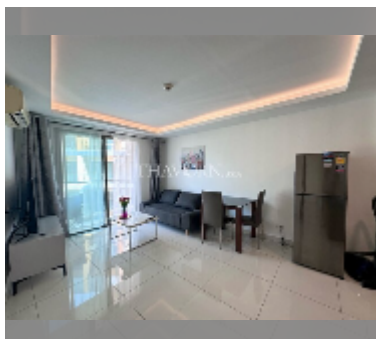

Condo for sale 1 bedroom 49 m² in Laguna Beach Resort 2, Pattaya

฿ 2,470,000

UNIT PARAMETERS:

UID	FS-241930
quota	company ownership
type	1 bedroom
size	49m²
floor	6
view	city view
quality	good
equipment: furniture, air conditioner, television, washing-machine, refrigerator	

PROJECT PARAMETERS:

district	Jomtien
buildings	4
floors	8
built in	2016

FACILITIES:

General information: resort, meters to beach: 700, minutes to beach: 10, underground parking.

Swimming pool: swimming pool, kids pool, water slides, waterfall, jacuzzi, pool bar .

Chill zone: chill zone, garden.

Health zone: gym, sauna, massage.

Other: reception, lobby, clubhouse, kids playgarden, CCTV, security, minimart, laundry.