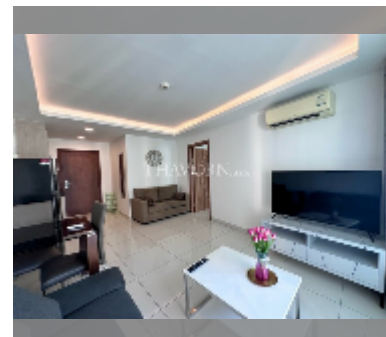

Condo for sale 1 bedroom 49 m² in Laguna Beach Resort 2, Pattaya

฿ 2,470,000

UNIT PARAMETERS:

UID	FS-241930
quota	company ownership
type	1 bedroom
size	49m²
floor	6
view	city view
quality	good
equipment: furniture, air conditioner, television, washing-machine, refrigerator	

PROJECT PARAMETERS:

district	Jomtien
buildings	4
floors	8
built in	2016

FACILITIES:

General information: resort, meters to beach: 700, minutes to beach: 10, underground parking.

Swimming pool: swimming pool, kids pool, water slides, waterfall, jacuzzi, pool bar .

Chill zone: chill zone, garden.

Health zone: gym, sauna, massage.

Other: reception, lobby, clubhouse, kids playgarden, CCTV, security, minimart, laundry.