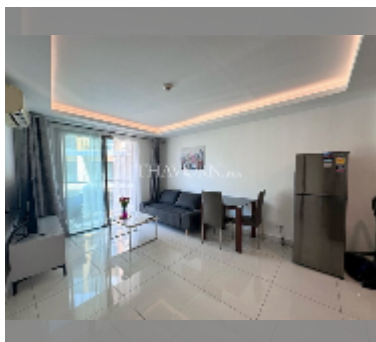

Condo for sale 1 bedroom 49 m² in Laguna Beach Resort 2, Pattaya

฿ 2,470,000

UNIT PARAMETERS:

UID	FS-241930
quota	company ownership
type	1 bedroom
size	49m²
floor	6
view	city view
quality	good
equipment: furniture, air conditioner, television, washing-machine, refrigerator	

PROJECT PARAMETERS:

district	Jomtien
buildings	4
floors	8
built in	2016

FACILITIES:

General information: resort, meters to beach: 700, minutes to beach: 10, underground parking.

Swimming pool: swimming pool, kids pool, water slides, waterfall, jacuzzi, pool bar .

Chill zone: chill zone, garden.

Health zone: gym, sauna, massage.

Other: reception, lobby, clubhouse, kids playgarden, CCTV, security, minimart, laundry.