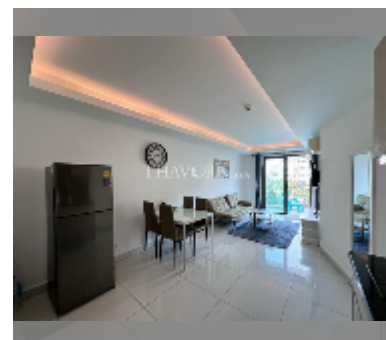

Condo for sale 1 bedroom 49 m² in Laguna Beach Resort 2, Pattaya

฿ 2,470,000

UNIT PARAMETERS:

UID	FS-241929
quota	company ownership
type	1 bedroom
size	49m²
floor	4
view	pool view
quality	good
equipment: furniture, air conditioner, television, washing-machine, refrigerator	

PROJECT PARAMETERS:

district	Jomtien
buildings	4
floors	8
built in	2016

FACILITIES:

General information: resort, meters to beach: 700, minutes to beach: 10, underground parking.

Swimming pool: swimming pool, kids pool, water slides, waterfall, jacuzzi, pool bar .

Chill zone: chill zone, garden.

Health zone: gym, sauna, massage.

Other: reception, lobby, clubhouse, kids playgarden, CCTV, security, minimart, laundry.