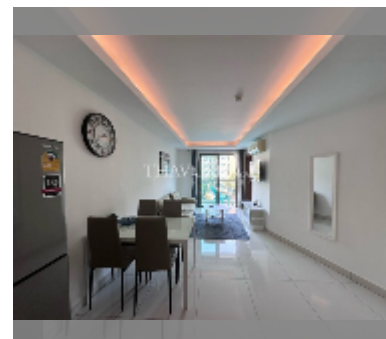

Condo for sale 1 bedroom 49 m² in Laguna Beach Resort 2, Pattaya

฿ 2,470,000

UNIT PARAMETERS:

UID	FS-241929
quota	company ownership
type	1 bedroom
size	49m²
floor	4
view	pool view
quality	good
equipment: furniture, air conditioner, television, washing-machine, refrigerator	

PROJECT PARAMETERS:

district	Jomtien
buildings	4
floors	8
built in	2016

FACILITIES:

General information: resort, meters to beach: 700, minutes to beach: 10, underground parking.

Swimming pool: swimming pool, kids pool, water slides, waterfall, jacuzzi, pool bar .

Chill zone: chill zone, garden.

Health zone: gym, sauna, massage.

Other: reception, lobby, clubhouse, kids playgarden, CCTV, security, minimart, laundry.