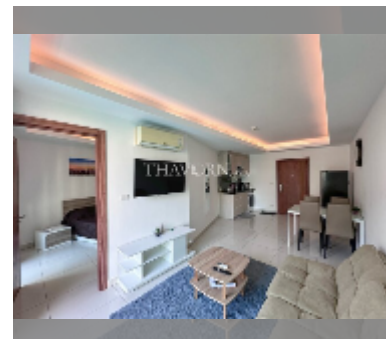

Condo for sale 1 bedroom 49 m² in Laguna Beach Resort 2, Pattaya

฿ 2,470,000

UNIT PARAMETERS:

UID	FS-241929
quota	company ownership
type	1 bedroom
size	49m²
floor	4
view	pool view
quality	good
equipment: furniture, air conditioner, television, washing-machine, refrigerator	

PROJECT PARAMETERS:

district	Jomtien
buildings	4
floors	8
built in	2016

FACILITIES:

General information: resort, meters to beach: 700, minutes to beach: 10, underground parking.

Swimming pool: swimming pool, kids pool, water slides, waterfall, jacuzzi, pool bar .

Chill zone: chill zone, garden.

Health zone: gym, sauna, massage.

Other: reception, lobby, clubhouse, kids playgarden, CCTV, security, minimart, laundry.