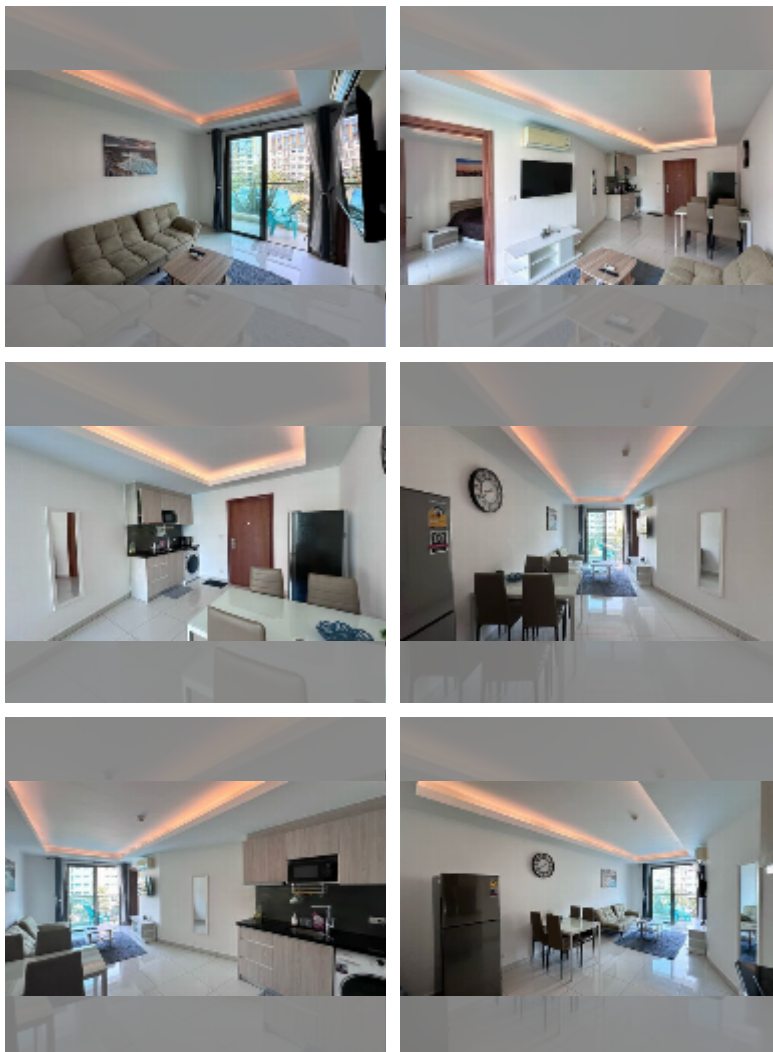

Condo for sale 1 bedroom 49 m² in Laguna Beach Resort 2, Pattaya

฿ 2,470,000

UNIT PARAMETERS:

UID	FS-241929
quota	company ownership
type	1 bedroom
size	49m²
floor	4
view	pool view
quality	good
equipment: furniture, air conditioner, television, washing-machine, refrigerator	

PROJECT PARAMETERS:

district	Jomtien
buildings	4
floors	8
built in	2016
maintenance	฿ 20,580/year

FACILITIES:

General information: resort, meters to beach: 700, minutes to beach: 10, underground parking.

Swimming pool: swimming pool, kids pool, water slides, waterfall, jacuzzi, pool bar .

Chill zone: chill zone, garden.

Health zone: gym, sauna, massage.

Other: reception, lobby, clubhouse, kids playgarden, CCTV, security, minimart, laundry.