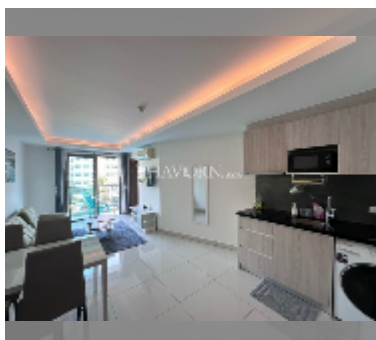

Condo for sale 1 bedroom 49 m² in Laguna Beach Resort 2, Pattaya

฿ 2,470,000

UNIT PARAMETERS:

UID	FS-241929
quota	company ownership
type	1 bedroom
size	49m²
floor	4
view	pool view
quality	good
equipment: furniture, air conditioner, television, washing-machine, refrigerator	

PROJECT PARAMETERS:

district	Jomtien
buildings	4
floors	8
built in	2016

FACILITIES:

General information: resort, meters to beach: 700, minutes to beach: 10, underground parking.

Swimming pool: swimming pool, kids pool, water slides, waterfall, jacuzzi, pool bar .

Chill zone: chill zone, garden.

Health zone: gym, sauna, massage.

Other: reception, lobby, clubhouse, kids playgarden, CCTV, security, minimart, laundry.