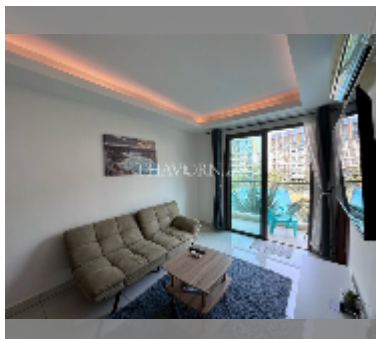

Condo for sale 1 bedroom 49 m² in Laguna Beach Resort 2, Pattaya

฿ 2,470,000

UNIT PARAMETERS:

UID	FS-241929
quota	company ownership
type	1 bedroom
size	49m²
floor	4
view	pool view
quality	good
equipment: furniture, air conditioner, television, washing-machine, refrigerator	

PROJECT PARAMETERS:

district	Jomtien
buildings	4
floors	8
built in	2016

FACILITIES:

General information: resort, meters to beach: 700, minutes to beach: 10, underground parking.

Swimming pool: swimming pool, kids pool, water slides, waterfall, jacuzzi, pool bar .

Chill zone: chill zone, garden.

Health zone: gym, sauna, massage.

Other: reception, lobby, clubhouse, kids playgarden, CCTV, security, minimart, laundry.