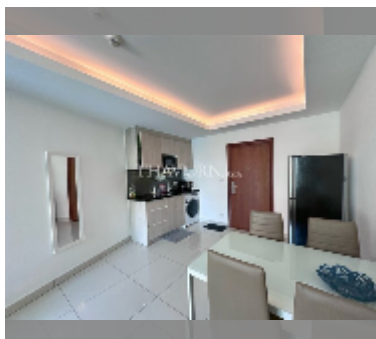

Condo for sale 1 bedroom 49 m² in Laguna Beach Resort 2, Pattaya

฿ 2,470,000

UNIT PARAMETERS:

UID	FS-241929
quota	company ownership
type	1 bedroom
size	49m²
floor	4
view	pool view
quality	good
equipment: furniture, air conditioner, television, washing-machine, refrigerator	

PROJECT PARAMETERS:

district	Jomtien
buildings	4
floors	8
built in	2016

FACILITIES:

General information: resort, meters to beach: 700, minutes to beach: 10, underground parking.

Swimming pool: swimming pool, kids pool, water slides, waterfall, jacuzzi, pool bar .

Chill zone: chill zone, garden.

Health zone: gym, sauna, massage.

Other: reception, lobby, clubhouse, kids playgarden, CCTV, security, minimart, laundry.