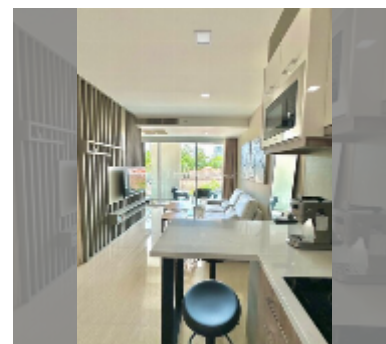

Condo for sale studio 48 m² in The Elegance, Pattaya

฿ 3,080,000

UNIT PARAMETERS:

UID	FS-241927
quota	thai quota
type	studio
size	48m²
floor	2
view	city view
quality	good
equipment: furniture, air conditioner, television, washing-machine, refrigerator	

PROJECT PARAMETERS:

district	Pratumnak
buildings	1
floors	7
built in	2013

FACILITIES:

General information: lowrise, minutes to beach: 5, covered parking.

Swimming pool: swimming pool, infinity view.

Health zone: gym.

Other: CCTV, security, golf.