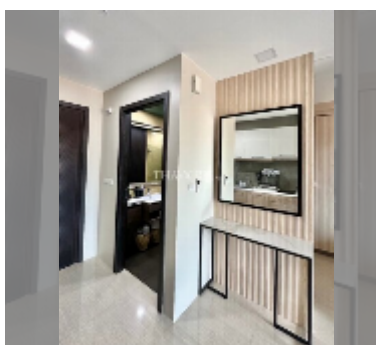

Condo for sale studio 48 m² in The Elegance, Pattaya

฿ 3,080,000

UNIT PARAMETERS:

UID	FS-241927
quota	thai quota
type	studio
size	48m²
floor	2
view	city view
quality	good
equipment: furniture, air conditioner, television, washing-machine, refrigerator	

PROJECT PARAMETERS:

district	Pratumnak
buildings	1
floors	7
built in	2013

FACILITIES:

General information: lowrise, minutes to beach: 5, covered parking.

Swimming pool: swimming pool, infinity view.

Health zone: gym.

Other: CCTV, security, golf.