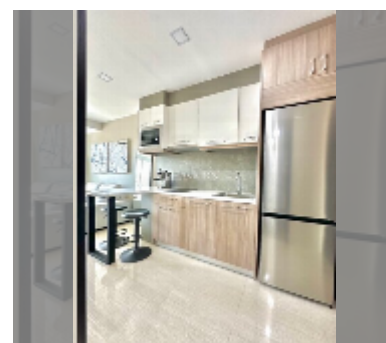

Condo for sale studio 48 m² in The Elegance, Pattaya

฿ 3,080,000

UNIT PARAMETERS:

UID	FS-241927
quota	thai quota
type	studio
size	48m²
floor	2
view	city view
quality	good
equipment: furniture, air conditioner, television, washing-machine, refrigerator	

PROJECT PARAMETERS:

district	Pratumnak
buildings	1
floors	7
built in	2013

FACILITIES:

General information: lowrise, minutes to beach: 5, covered parking.

Swimming pool: swimming pool, infinity view.

Health zone: gym.

Other: CCTV, security, golf.