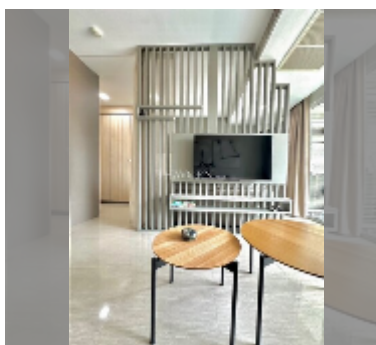

Condo for sale studio 48 m² in The Elegance, Pattaya

฿ 3,080,000

UNIT PARAMETERS:

UID	FS-241927
quota	thai quota
type	studio
size	48m²
floor	2
view	city view
quality	good
equipment: furniture, air conditioner, television, washing-machine, refrigerator	

PROJECT PARAMETERS:

district	Pratumnak
buildings	1
floors	7
built in	2013

FACILITIES:

General information: lowrise, minutes to beach: 5, covered parking.

Swimming pool: swimming pool, infinity view.

Health zone: gym.

Other: CCTV, security, golf.