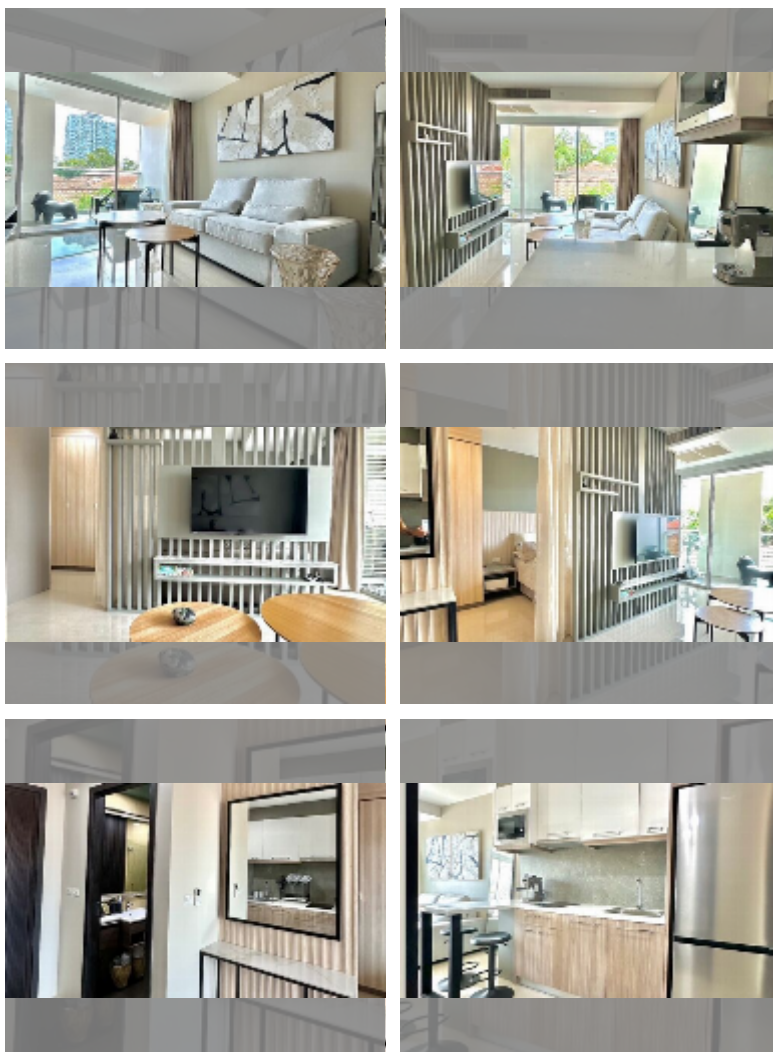

Condo for sale studio 48 m² in The Elegance, Pattaya

฿ 3,080,000

UNIT PARAMETERS:

UID	FS-241927
quota	thai quota
type	studio
size	48m²
floor	2
view	city view
quality	good
equipment: furniture, air conditioner, television, washing-machine, refrigerator	

PROJECT PARAMETERS:

district	Pratumnak
buildings	1
floors	7
built in	2013

FACILITIES:

General information: lowrise, minutes to beach: 5, covered parking.

Swimming pool: swimming pool, infinity view.

Health zone: gym.

Other: CCTV, security, golf.