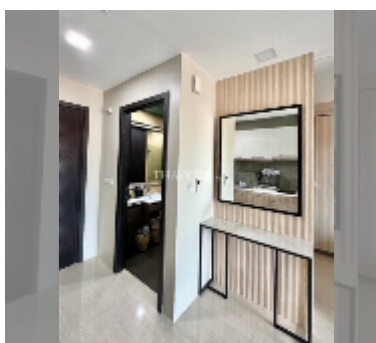

Condo for sale studio 48 m² in The Elegance, Pattaya

฿ 3,080,000

UNIT PARAMETERS:

UID	FS-241927
quota	thai quota
type	studio
size	48m²
floor	2
view	city view
quality	good
equipment: furniture, air conditioner, television, washing-machine, refrigerator	

PROJECT PARAMETERS:

district	Pratumnak
buildings	1
floors	7
built in	2013

FACILITIES:

General information: lowrise, minutes to beach: 5, covered parking.

Swimming pool: swimming pool, infinity view.

Health zone: gym.

Other: CCTV, security, golf.