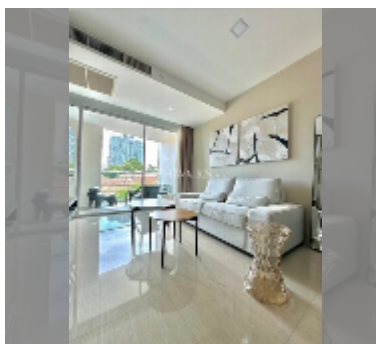

Condo for sale studio 48 m² in The Elegance, Pattaya

฿ 3,080,000

UNIT PARAMETERS:

UID	FS-241927
quota	thai quota
type	studio
size	48m²
floor	2
view	city view
quality	good
equipment: furniture, air conditioner, television, washing-machine, refrigerator	

PROJECT PARAMETERS:

district	Pratumnak
buildings	1
floors	7
built in	2013

FACILITIES:

General information: lowrise, minutes to beach: 5, covered parking.

Swimming pool: swimming pool, infinity view.

Health zone: gym.

Other: CCTV, security, golf.