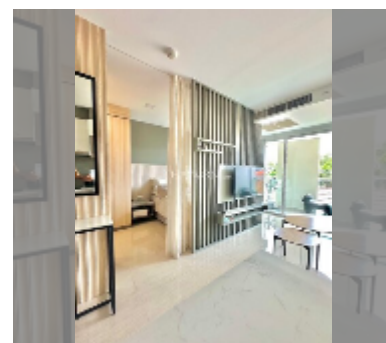

Condo for sale studio 48 m² in The Elegance, Pattaya

฿ 3,080,000

UNIT PARAMETERS:

UID	FS-241927
quota	thai quota
type	studio
size	48m²
floor	2
view	city view
quality	good
equipment: furniture, air conditioner, television, washing-machine, refrigerator	

PROJECT PARAMETERS:

district	Pratumnak
buildings	1
floors	7
built in	2013

FACILITIES:

General information: lowrise, minutes to beach: 5, covered parking.

Swimming pool: swimming pool, infinity view.

Health zone: gym.

Other: CCTV, security, golf.