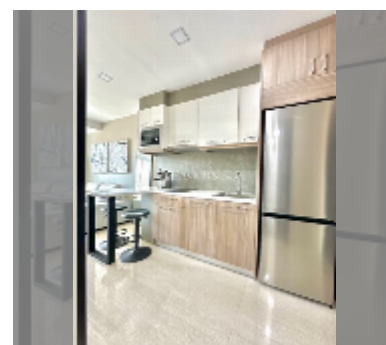

Condo for sale studio 48 m² in The Elegance, Pattaya

฿ 3,080,000

UNIT PARAMETERS:

UID	FS-241927
quota	thai quota
type	studio
size	48m²
floor	2
view	city view
quality	good
equipment: furniture, air conditioner, television, washing-machine, refrigerator	

PROJECT PARAMETERS:

district	Pratumnak
buildings	1
floors	7
built in	2013

FACILITIES:

General information: lowrise, minutes to beach: 5, covered parking.

Swimming pool: swimming pool, infinity view.

Health zone: gym.

Other: CCTV, security, golf.