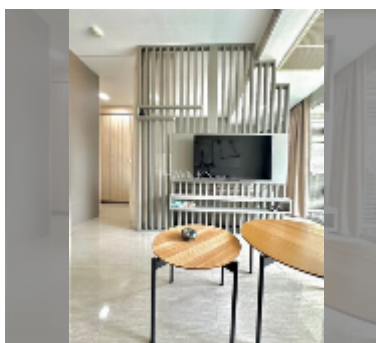

Condo for sale studio 48 m² in The Elegance, Pattaya

฿ 3,080,000

UNIT PARAMETERS:

UID	FS-241927
quota	thai quota
type	studio
size	48m²
floor	2
view	city view
quality	good
equipment: furniture, air conditioner, television, washing-machine, refrigerator	

PROJECT PARAMETERS:

district	Pratumnak
buildings	1
floors	7
built in	2013

FACILITIES:

General information: lowrise, minutes to beach: 5, covered parking.

Swimming pool: swimming pool, infinity view.

Health zone: gym.

Other: CCTV, security, golf.