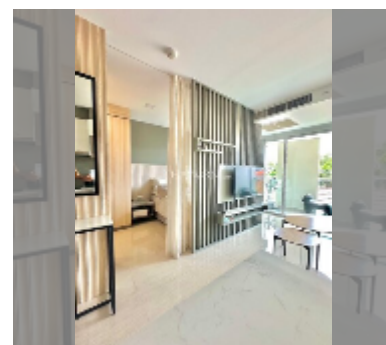

Condo for sale studio 48 m² in The Elegance, Pattaya

฿ 3,080,000

UNIT PARAMETERS:

UID	FS-241927
quota	thai quota
type	studio
size	48m²
floor	2
view	city view
quality	good
equipment: furniture, air conditioner, television, washing-machine, refrigerator	

PROJECT PARAMETERS:

district	Pratumnak
buildings	1
floors	7
built in	2013

FACILITIES:

General information: lowrise, minutes to beach: 5, covered parking.

Swimming pool: swimming pool, infinity view.

Health zone: gym.

Other: CCTV, security, golf.