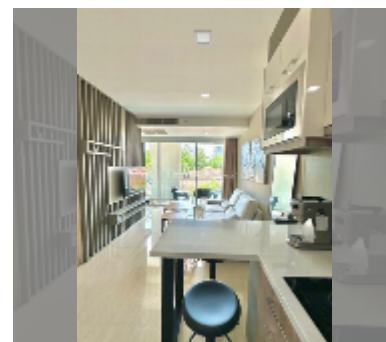

Condo for sale studio 48 m² in The Elegance, Pattaya

฿ 3,080,000

UNIT PARAMETERS:

UID	FS-241927
quota	thai quota
type	studio
size	48m²
floor	2
view	city view
quality	good
equipment: furniture, air conditioner, television, washing-machine, refrigerator	

PROJECT PARAMETERS:

district	Pratumnak
buildings	1
floors	7
built in	2013

FACILITIES:

General information: lowrise, minutes to beach: 5, covered parking.

Swimming pool: swimming pool, infinity view.

Health zone: gym.

Other: CCTV, security, golf.