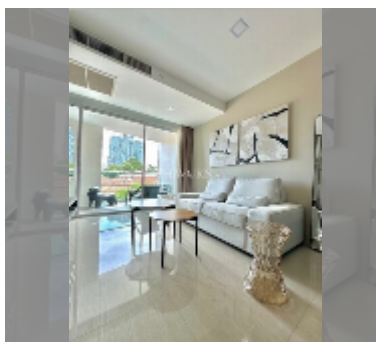

Condo for sale studio 48 m² in The Elegance, Pattaya

฿ 3,080,000

UNIT PARAMETERS:

UID	FS-241927
quota	thai quota
type	studio
size	48m²
floor	2
view	city view
quality	good
equipment: furniture, air conditioner, television, washing-machine, refrigerator	

PROJECT PARAMETERS:

district	Pratumnak
buildings	1
floors	7
built in	2013

FACILITIES:

General information: lowrise, minutes to beach: 5, covered parking.

Swimming pool: swimming pool, infinity view.

Health zone: gym.

Other: CCTV, security, golf.