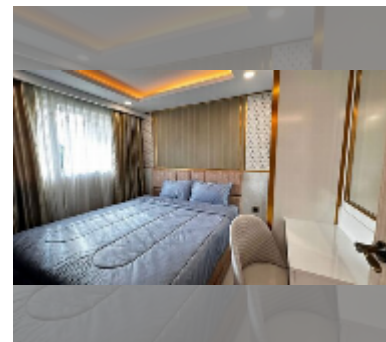

Condo for sale 1 bedroom 36 m² in Dusit Grand Park 2, Pattaya

฿ 2,470,000

UNIT PARAMETERS:

UID	FS-241925
quota	company ownership
type	1 bedroom
size	36m²
floor	5
view	garden view
quality	good
equipment: furniture, air conditioner, television, washing-machine, refrigerator	

PROJECT PARAMETERS:

district	Jomtien
buildings	5
floors	8
built in	2022

FACILITIES:

General information: boutique, underground parking.

Swimming pool: swimming pool, kids pool, jacuzzi.

Chill zone: chill zone, garden.

Health zone: gym.

Other: lobby, clubhouse, CCTV, security.