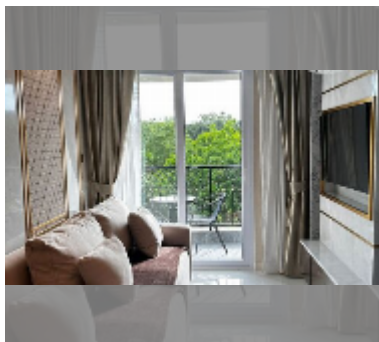

Condo for sale 1 bedroom 36 m² in Dusit Grand Park 2, Pattaya

฿ 2,470,000

UNIT PARAMETERS:

UID	FS-241925
quota	company ownership
type	1 bedroom
size	36m ²
floor	5
view	garden view
quality	good
equipment: furniture, air conditioner, television, washing-machine, refrigerator	

PROJECT PARAMETERS:

district	Jomtien
buildings	5
floors	8
built in	2022

FACILITIES:

General information: boutique, underground parking.

Swimming pool: swimming pool, kids pool, jacuzzi.

Chill zone: chill zone, garden.

Health zone: gym.

Other: lobby, clubhouse, CCTV, security.

[details](#)