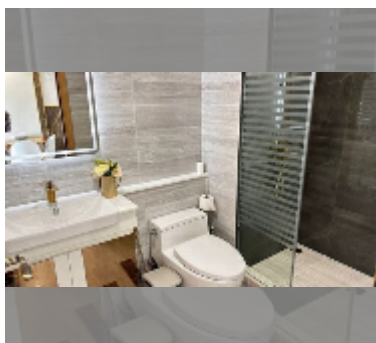

Condo for sale 1 bedroom 36 m² in Dusit Grand Park 2, Pattaya

฿ 2,470,000

UNIT PARAMETERS:

UID	FS-241925
quota	company ownership
type	1 bedroom
size	36m²
floor	5
view	garden view
quality	good
equipment: furniture, air conditioner, television, washing-machine, refrigerator	

PROJECT PARAMETERS:

district	Jomtien
buildings	5
floors	8
built in	2022

FACILITIES:

General information: boutique, underground parking.

Swimming pool: swimming pool, kids pool, jacuzzi.

Chill zone: chill zone, garden.

Health zone: gym.

Other: lobby, clubhouse, CCTV, security.