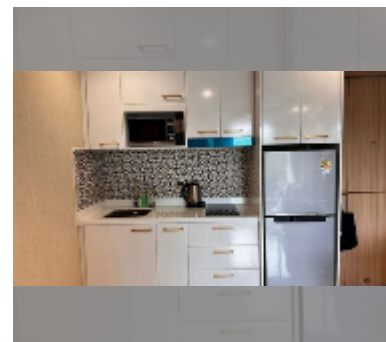

Condo for sale 1 bedroom 36 m² in Dusit Grand Park 2, Pattaya

฿ 2,470,000

UNIT PARAMETERS:

UID	FS-241925
quota	company ownership
type	1 bedroom
size	36m²
floor	5
view	garden view
quality	good
equipment: furniture, air conditioner, television, washing-machine, refrigerator	

PROJECT PARAMETERS:

district	Jomtien
buildings	5
floors	8
built in	2022

FACILITIES:

General information: boutique, underground parking.

Swimming pool: swimming pool, kids pool, jacuzzi.

Chill zone: chill zone, garden.

Health zone: gym.

Other: lobby, clubhouse, CCTV, security.