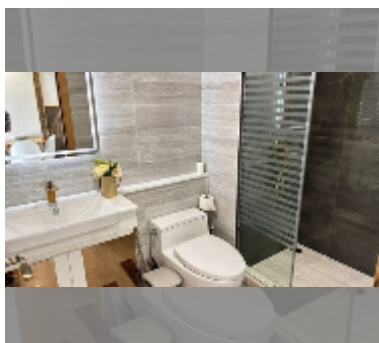

Condo for sale 1 bedroom 36 m² in Dusit Grand Park 2, Pattaya

฿ 2,470,000

UNIT PARAMETERS:

UID	FS-241925
quota	company ownership
type	1 bedroom
size	36m²
floor	5
view	garden view
quality	good
equipment: furniture, air conditioner, television, washing-machine, refrigerator	

PROJECT PARAMETERS:

district	Jomtien
buildings	5
floors	8
built in	2022

FACILITIES:

General information: boutique, underground parking.

Swimming pool: swimming pool, kids pool, jacuzzi.

Chill zone: chill zone, garden.

Health zone: gym.

Other: lobby, clubhouse, CCTV, security.