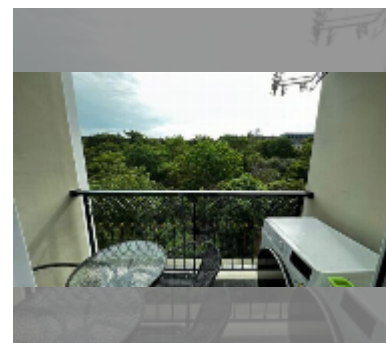

Condo for sale 1 bedroom 36 m² in Dusit Grand Park 2, Pattaya

฿ 2,470,000

UNIT PARAMETERS:

UID	FS-241925
quota	company ownership
type	1 bedroom
size	36m ²
floor	5
view	garden view
quality	good
equipment: furniture, air conditioner, television, washing-machine, refrigerator	

PROJECT PARAMETERS:

district	Jomtien
buildings	5
floors	8
built in	2022

FACILITIES:

General information: boutique, underground parking.

Swimming pool: swimming pool, kids pool, jacuzzi.

Chill zone: chill zone, garden.

Health zone: gym.

Other: lobby, clubhouse, CCTV, security.

[details](#)