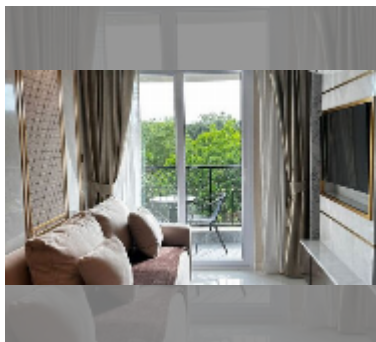

Condo for sale 1 bedroom 36 m² in Dusit Grand Park 2, Pattaya

฿ 2,470,000

UNIT PARAMETERS:

UID	FS-241925
quota	company ownership
type	1 bedroom
size	36m ²
floor	5
view	garden view
quality	good
equipment: furniture, air conditioner, television, washing-machine, refrigerator	

PROJECT PARAMETERS:

district	Jomtien
buildings	5
floors	8
built in	2022

FACILITIES:

General information: boutique, underground parking.

Swimming pool: swimming pool, kids pool, jacuzzi.

Chill zone: chill zone, garden.

Health zone: gym.

Other: lobby, clubhouse, CCTV, security.

[details](#)