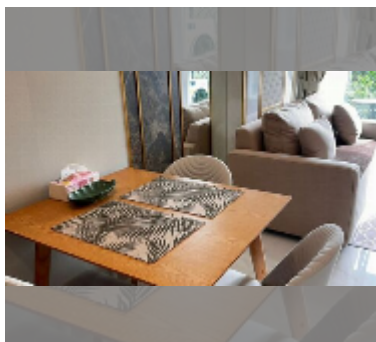

Condo for sale 1 bedroom 36 m² in Dusit Grand Park 2, Pattaya

฿ 2,470,000

UNIT PARAMETERS:

UID	FS-241925
quota	company ownership
type	1 bedroom
size	36m²
floor	5
view	garden view
quality	good
equipment: furniture, air conditioner, television, washing-machine, refrigerator	

PROJECT PARAMETERS:

district	Jomtien
buildings	5
floors	8
built in	2022

FACILITIES:

General information: boutique, underground parking.

Swimming pool: swimming pool, kids pool, jacuzzi.

Chill zone: chill zone, garden.

Health zone: gym.

Other: lobby, clubhouse, CCTV, security.