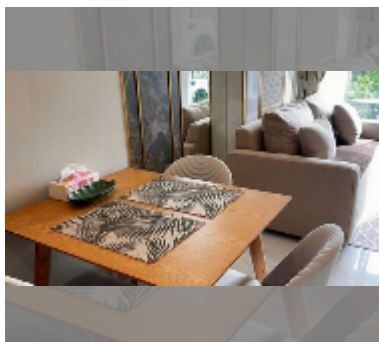

Condo for sale 1 bedroom 36 m² in Dusit Grand Park 2, Pattaya

฿ 2,470,000

UNIT PARAMETERS:

UID	FS-241925
quota	company ownership
type	1 bedroom
size	36m²
floor	5
view	garden view
quality	good
equipment: furniture, air conditioner, television, washing-machine, refrigerator	

PROJECT PARAMETERS:

district	Jomtien
buildings	5
floors	8
built in	2022

FACILITIES:

General information: boutique, underground parking.

Swimming pool: swimming pool, kids pool, jacuzzi.

Chill zone: chill zone, garden.

Health zone: gym.

Other: lobby, clubhouse, CCTV, security.