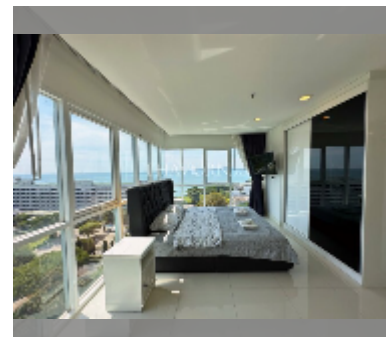

Condo for sale 1 bedroom 58 m² in One Tower Pratumnak, Pattaya

฿ 5,730,000

UNIT PARAMETERS:

UID	FS-241908
quota	foreign quota
type	1 bedroom
size	58m ²
floor	8
view	sea view
quality	good
equipment: furniture, air conditioner, television, washing-machine, refrigerator	

Swimming pool: rooftop pool, infinity view.

Chill zone: garden, rooftop chillout.

Health zone: gym, sauna.

Other: lobby, meeting room, CCTV, security.

[details](#)