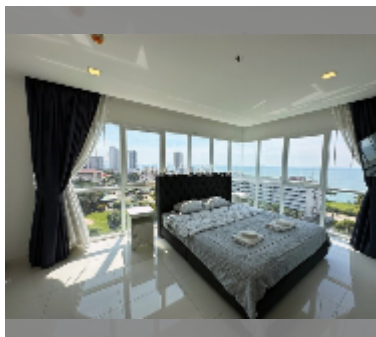

Condo for sale 1 bedroom 58 m² in One Tower Pratumnak, Pattaya

฿ 5,730,000

UNIT PARAMETERS:

UID	FS-241908
quota	foreign quota
type	1 bedroom
size	58m ²
floor	8
view	sea view
quality	good
equipment: furniture, air conditioner, television, washing-machine, refrigerator	

PROJECT PARAMETERS:

district	Pratumnak
buildings	1
floors	20
built in	2016
maintenance	฿ 27,840/year

FACILITIES:

General information: highrise, meters to beach: 60, minutes to beach: 2, open parking, multy-level parking.

Swimming pool: rooftop pool, infinity view.

Chill zone: garden, rooftop chillout.

Health zone: gym, sauna.

Other: lobby, meeting room, CCTV, security.

[details](#)