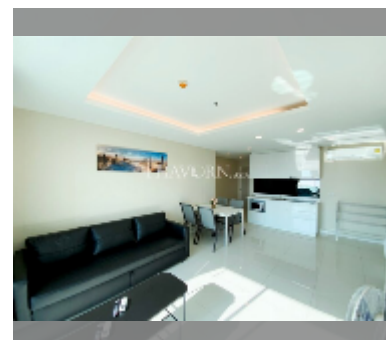

Condo for sale 1 bedroom 58 m² in One Tower Pratumnak, Pattaya

฿ 5,730,000

UNIT PARAMETERS:

UID	FS-241908
quota	foreign quota
type	1 bedroom
size	58m ²
floor	8
view	sea view
quality	good
equipment: furniture, air conditioner, television, washing-machine, refrigerator	

Swimming pool: rooftop pool, infinity view.

Chill zone: garden, rooftop chillout.

Health zone: gym, sauna.

Other: lobby, meeting room, CCTV, security.

[details](#)