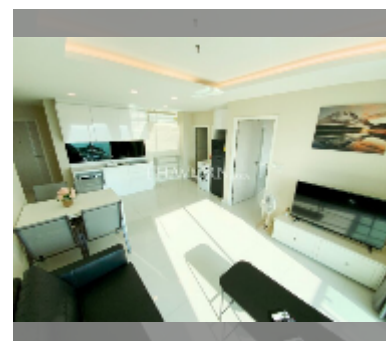

Condo for sale 1 bedroom 58 m² in One Tower Pratumnak, Pattaya

฿ 5,730,000

UNIT PARAMETERS:

UID	FS-241908
quota	foreign quota
type	1 bedroom
size	58m ²
floor	8
view	sea view
quality	good
equipment: furniture, air conditioner, television, washing-machine, refrigerator	

Swimming pool: rooftop pool, infinity view.

Chill zone: garden, rooftop chillout.

Health zone: gym, sauna.

Other: lobby, meeting room, CCTV, security.

[details](#)