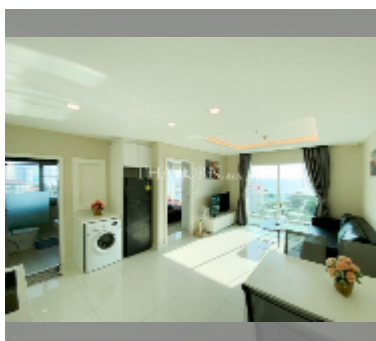

Condo for sale 1 bedroom 58 m² in One Tower Pratumnak, Pattaya

฿ 5,730,000

UNIT PARAMETERS:

UID	FS-241908
quota	foreign quota
type	1 bedroom
size	58m ²
floor	8
view	sea view
quality	good
equipment: furniture, air conditioner, television, washing-machine, refrigerator	

Swimming pool: rooftop pool, infinity view.

Chill zone: garden, rooftop chillout.

Health zone: gym, sauna.

Other: lobby, meeting room, CCTV, security.

[details](#)