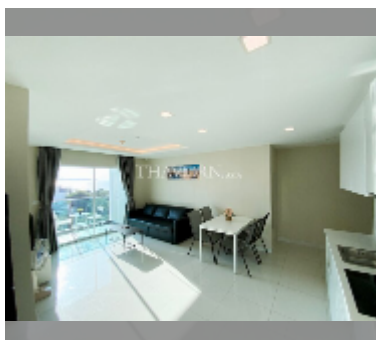

Condo for sale 1 bedroom 58 m² in One Tower Pratumnak, Pattaya

฿ 5,730,000

UNIT PARAMETERS:

UID	FS-241908
quota	foreign quota
type	1 bedroom
size	58m ²
floor	8
view	sea view
quality	good
equipment: furniture, air conditioner, television, washing-machine, refrigerator	

Swimming pool: rooftop pool, infinity view.

Chill zone: garden, rooftop chillout.

Health zone: gym, sauna.

Other: lobby, meeting room, CCTV, security.

[details](#)