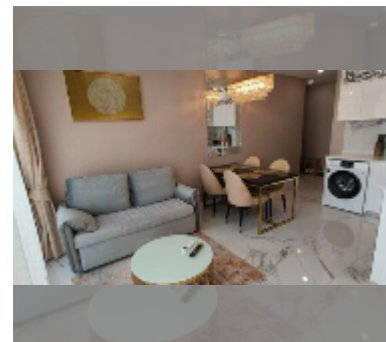

Condo for sale 1 bedroom 47 m² in Copacabana Beach Jomtien, Pattaya

฿ 9,740,000

UNIT PARAMETERS:

UID	FS-241907
quota	foreign quota
type	1 bedroom
size	47m²
floor	51
view	sea view
quality	good
equipment: furniture, air conditioner, television, washing-machine, refrigerator	

PROJECT PARAMETERS:

district	Jomtien
buildings	1
floors	59
built in	2022
maintenance	฿ 28,200/year

FACILITIES:

General information: highrise, meters to beach: 50, minutes to beach: 1, shuttle bus, beach front, open parking, multy-level parking.

Swimming pool: swimming pool, rooftop pool, infinity view, jacuzzi, pool bar , sunbathing area.

Chill zone: chill zone, garden, rooftop chillout.

Health zone: gym, sauna, hamam.

Other: lobby, meeting room, games room, kids playgarden, CCTV, security.