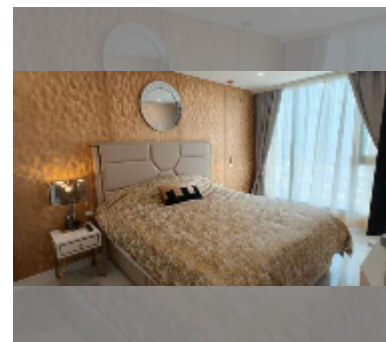

Condo for sale 1 bedroom 47 m² in Copacabana Beach Jomtien, Pattaya

฿ 9,740,000

UNIT PARAMETERS:

UID	FS-241907
quota	foreign quota
type	1 bedroom
size	47m²
floor	51
view	sea view
quality	good
equipment: furniture, air conditioner, television, washing-machine, refrigerator	

PROJECT PARAMETERS:

district	Jomtien
buildings	1
floors	59
built in	2022
maintenance	฿ 28,200/year

FACILITIES:

General information: highrise, meters to beach: 50, minutes to beach: 1, shuttle bus, beach front, open parking, multy-level parking.

Swimming pool: swimming pool, rooftop pool, infinity view, jacuzzi, pool bar , sunbathing area.

Chill zone: chill zone, garden, rooftop chillout.

Health zone: gym, sauna, hamam.

Other: lobby, meeting room, games room, kids playgarden, CCTV, security.