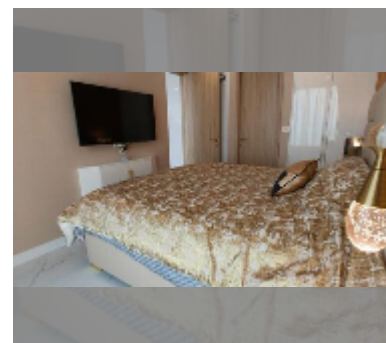

Condo for sale 1 bedroom 47 m² in Copacabana Beach Jomtien, Pattaya

฿ 9,740,000

UNIT PARAMETERS:

UID	FS-241907
quota	foreign quota
type	1 bedroom
size	47m²
floor	51
view	sea view
quality	good
equipment: furniture, air conditioner, television, washing-machine, refrigerator	

PROJECT PARAMETERS:

district	Jomtien
buildings	1
floors	59
built in	2022
maintenance	฿ 28,200/year

FACILITIES:

General information: highrise, meters to beach: 50, minutes to beach: 1, shuttle bus, beach front, open parking, multy-level parking.

Swimming pool: swimming pool, rooftop pool, infinity view, jacuzzi, pool bar , sunbathing area.

Chill zone: chill zone, garden, rooftop chillout.

Health zone: gym, sauna, hamam.

Other: lobby, meeting room, games room, kids playgarden, CCTV, security.