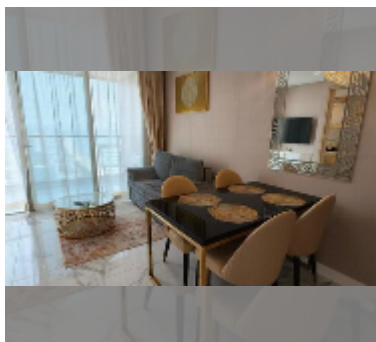

Condo for sale 1 bedroom 47 m² in Copacabana Beach Jomtien, Pattaya

฿ 9,740,000

UNIT PARAMETERS:

UID	FS-241907
quota	foreign quota
type	1 bedroom
size	47m ²
floor	51
view	sea view
quality	good
equipment: furniture, air conditioner, television, washing-machine, refrigerator	

Swimming pool: swimming pool, rooftop pool, infinity view, jacuzzi, pool bar , sunbathing area.

Chill zone: chill zone, garden, rooftop chillout.

Health zone: gym, sauna, hamam.

Other: lobby, meeting room, games room, kids playgarden, CCTV, security.