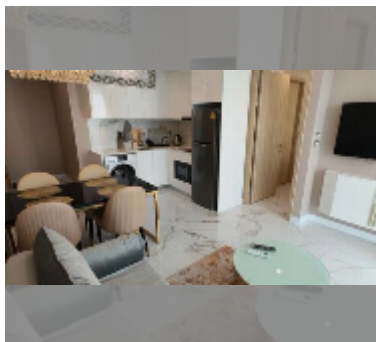

Condo for sale 1 bedroom 47 m² in Copacabana Beach Jomtien, Pattaya

฿ 9,740,000

UNIT PARAMETERS:

UID	FS-241907
quota	foreign quota
type	1 bedroom
size	47m ²
floor	51
view	sea view
quality	good
equipment: furniture, air conditioner, television, washing-machine, refrigerator	

PROJECT PARAMETERS:

district	Jomtien
buildings	1
floors	59
built in	2022
maintenance	฿ 28,200/year

FACILITIES:

General information: highrise, meters to beach: 50, minutes to beach: 1, shuttle bus, beach front, open parking, multy-level parking.

Swimming pool: swimming pool, rooftop pool, infinity view, jacuzzi, pool bar , sunbathing area.

Chill zone: chill zone, garden, rooftop chillout.

Health zone: gym, sauna, hamam.

Other: lobby, meeting room, games room, kids playgarden, CCTV, security.