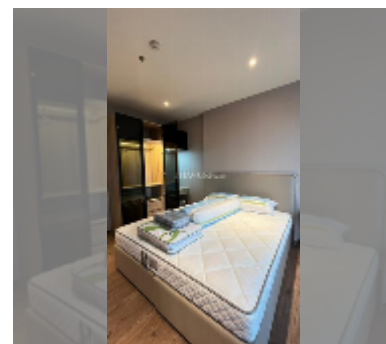

Condo for sale studio 29 m² in Once Pattaya, Pattaya

฿ 3,290,000

UNIT PARAMETERS:

UID	FS-241906
quota	thai quota
type	studio
size	29m²
floor	17
view	sea view
quality	good
equipment: furniture, air conditioner, television, refrigerator	

PROJECT PARAMETERS:

district	Wongamat
buildings	1
floors	32
built in	2023

FACILITIES:

General information: highrise, multy-level parking.

Swimming pool: swimming pool, rooftop pool, infinity view.

Chill zone: chill zone, garden, rooftop chillout.

Health zone: gym.

Other: reception, lobby, kids playgarden, CCTV, security, minimart, room service.