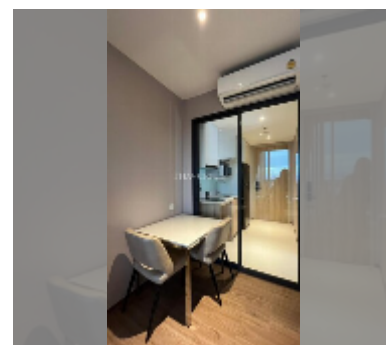

## Condo for sale studio 29 m<sup>2</sup> in Once Pattaya, Pattaya

**฿ 3,290,000**

**UNIT PARAMETERS:**

UID	FS-241906
quota	thai quota
type	studio
size	29m <sup>2</sup>
floor	17
view	sea view
quality	good
equipment: furniture, air conditioner, television, refrigerator	

**Chill zone:** chill zone, garden, rooftop chillout.

**Health zone:** gym.

**Other:** reception, lobby, kids playgarden, CCTV, security, minimart, room service.

details