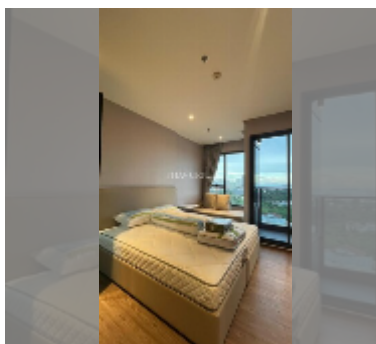

Condo for sale studio 29 m² in Once Pattaya, Pattaya

฿ 3,290,000

UNIT PARAMETERS:

UID	FS-241906
quota	thai quota
type	studio
size	29m²
floor	17
view	sea view
quality	good
equipment: furniture, air conditioner, television, refrigerator	

PROJECT PARAMETERS:

district	Wongamat
buildings	1
floors	32
built in	2023

FACILITIES:

General information: highrise, multy-level parking.

Swimming pool: swimming pool, rooftop pool, infinity view.

Chill zone: chill zone, garden, rooftop chillout.

Health zone: gym.

Other: reception, lobby, kids playgarden, CCTV, security, minimart, room service.