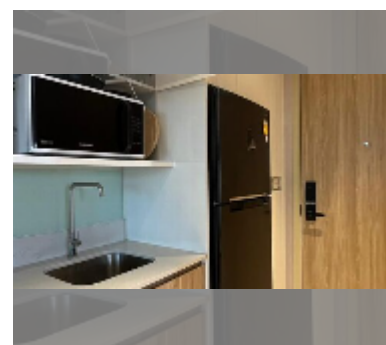

Condo for sale studio 29 m² in Once Pattaya, Pattaya

฿ 3,290,000

UNIT PARAMETERS:

UID	FS-241906
quota	thai quota
type	studio
size	29m²
floor	17
view	sea view
quality	good
equipment: furniture, air conditioner, television, refrigerator	

PROJECT PARAMETERS:

district	Wongamat
buildings	1
floors	32
built in	2023

FACILITIES:

General information: highrise, multy-level parking.

Swimming pool: swimming pool, rooftop pool, infinity view.

Chill zone: chill zone, garden, rooftop chillout.

Health zone: gym.

Other: reception, lobby, kids playgarden, CCTV, security, minimart, room service.