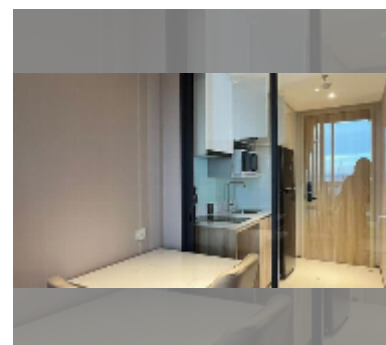

Condo for sale studio 29 m² in Once Pattaya, Pattaya

฿ 3,290,000

UNIT PARAMETERS:

UID	FS-241906
quota	thai quota
type	studio
size	29m²
floor	17
view	sea view
quality	good
equipment: furniture, air conditioner, television, refrigerator	

PROJECT PARAMETERS:

district	Wongamat
buildings	1
floors	32
built in	2023

FACILITIES:

General information: highrise, multy-level parking.

Swimming pool: swimming pool, rooftop pool, infinity view.

Chill zone: chill zone, garden, rooftop chillout.

Health zone: gym.

Other: reception, lobby, kids playgarden, CCTV, security, minimart, room service.