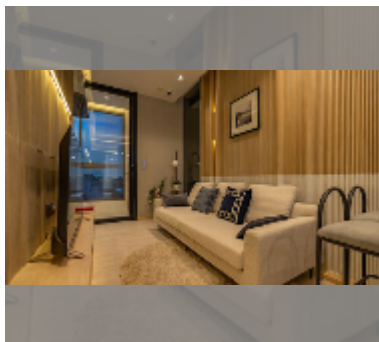

Condo for sale 1 bedroom 40 m², Skypark Lucean Jomtien, Pattaya

฿ 6,490,000

UNIT PARAMETERS:

UID	FS-241905
quota	foreign quota
type	1 bedroom
size	40m ²
floor	34
view	city view

PROJECT PARAMETERS:

details