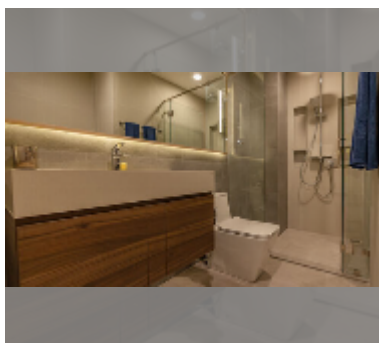

Condo for sale 1 bedroom 40 m², Skypark Lucean Jomtien, Pattaya

฿ 6,490,000

UNIT PARAMETERS:

UID	FS-241905
quota	foreign quota
type	1 bedroom
size	40m ²
floor	34
view	city view

PROJECT PARAMETERS:

details