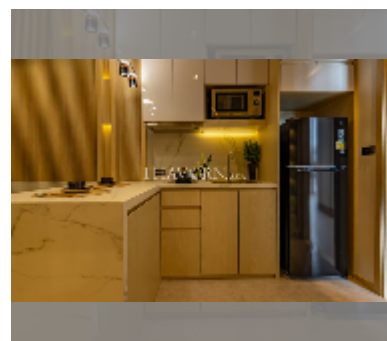

Condo for sale 1 bedroom 40 m², Skypark Lucean Jomtien, Pattaya

฿ 6,490,000

UNIT PARAMETERS:

UID	FS-241905
quota	foreign quota
type	1 bedroom
size	40m ²
floor	34
view	city view

PROJECT PARAMETERS:

details