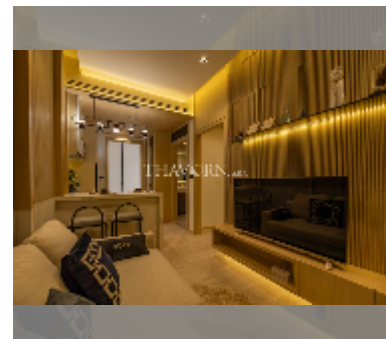

Condo for sale 1 bedroom 40 m², Skypark Lucean Jomtien, Pattaya

฿ 6,490,000

UNIT PARAMETERS:

UID	FS-241905
quota	foreign quota
type	1 bedroom
size	40m²
floor	34
view	city view

PROJECT PARAMETERS: