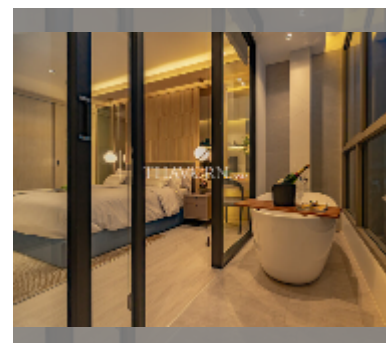

Condo for sale 1 bedroom 40 m², Skypark Lucean Jomtien, Pattaya

฿ 6,490,000

UNIT PARAMETERS:

UID	FS-241905
quota	foreign quota
type	1 bedroom
size	40m²
floor	34
view	city view

PROJECT PARAMETERS: