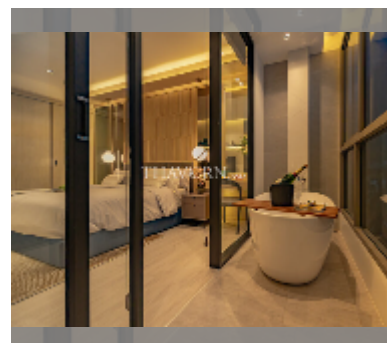

Condo for sale 1 bedroom 40 m², Skypark Lucean Jomtien, Pattaya

฿ 6,490,000

UNIT PARAMETERS:

UID	FS-241905
quota	foreign quota
type	1 bedroom
size	40m ²
floor	34
view	city view

PROJECT PARAMETERS:

details