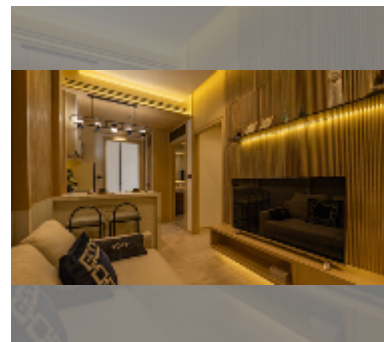

Condo for sale 1 bedroom 40 m², Skypark Lucean Jomtien, Pattaya

฿ 6,490,000

UNIT PARAMETERS:

UID	FS-241905
quota	foreign quota
type	1 bedroom
size	40m ²
floor	34
view	city view

PROJECT PARAMETERS:

details