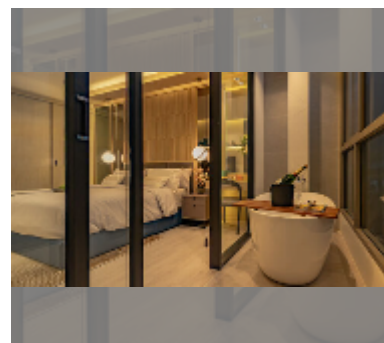

Condo for sale 1 bedroom 40 m², Skypark Lucean Jomtien, Pattaya

฿ 6,490,000

UNIT PARAMETERS:

UID	FS-241905
quota	foreign quota
type	1 bedroom
size	40m ²
floor	34
view	city view

PROJECT PARAMETERS:

details