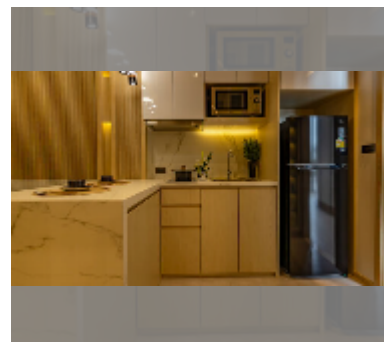

Condo for sale 1 bedroom 40 m², Skypark Lucean Jomtien, Pattaya

฿ 6,490,000

UNIT PARAMETERS:

UID	FS-241905
quota	foreign quota
type	1 bedroom
size	40m ²
floor	34
view	city view

PROJECT PARAMETERS:

details