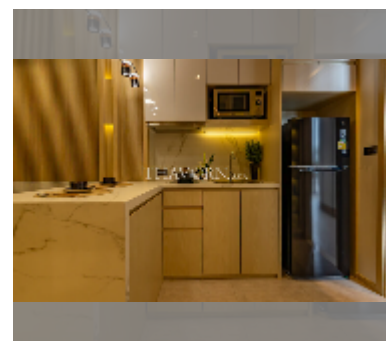

Condo for sale 1 bedroom 40 m², Skypark Lucean Jomtien, Pattaya

฿ 6,490,000

UNIT PARAMETERS:

UID	FS-241905
quota	foreign quota
type	1 bedroom
size	40m²
floor	34
view	city view

PROJECT PARAMETERS: