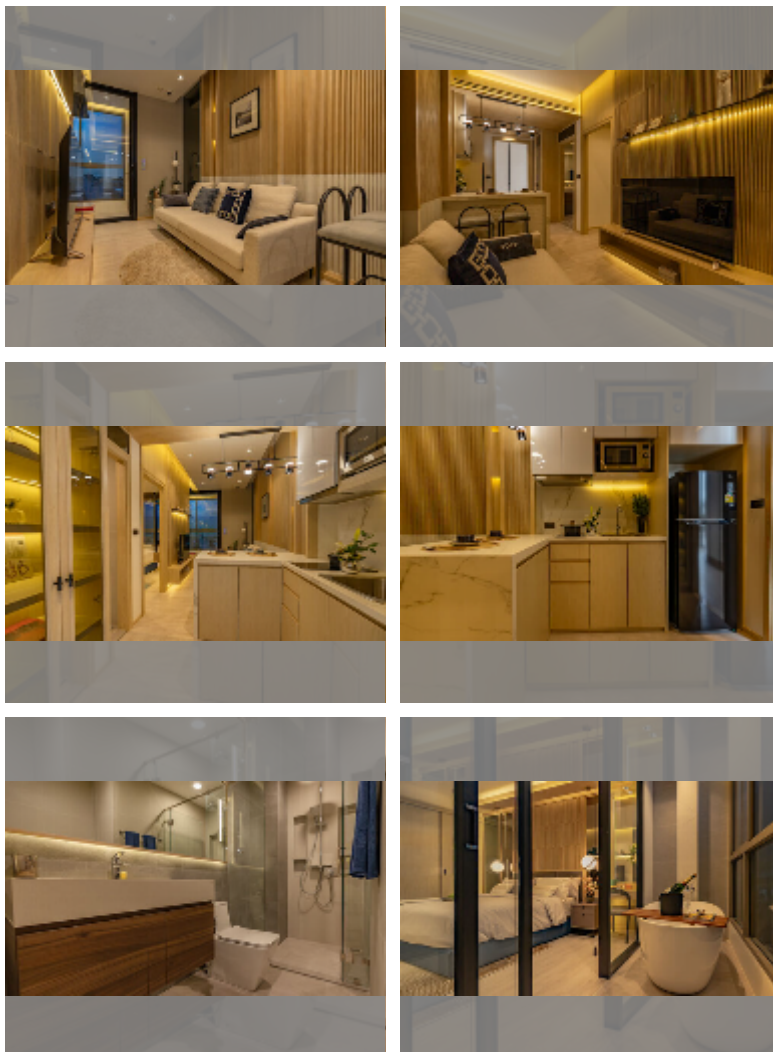

Condo for sale 1 bedroom 40 m², Skypark Lucean Jomtien, Pattaya

฿ 6,490,000

UNIT PARAMETERS:

UID	FS-241905
quota	foreign quota
type	1 bedroom
size	40m ²
floor	34
view	city view

PROJECT PARAMETERS:

[details](#)