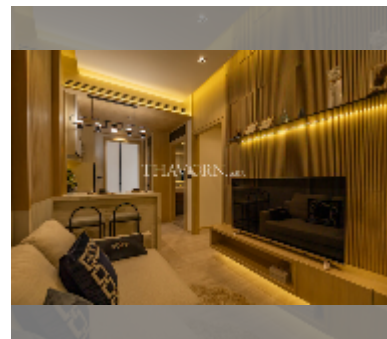

Condo for sale 1 bedroom 40 m², Skypark Lucean Jomtien, Pattaya

฿ 6,490,000

UNIT PARAMETERS:

UID	FS-241905
quota	foreign quota
type	1 bedroom
size	40m ²
floor	34
view	city view

PROJECT PARAMETERS:

details