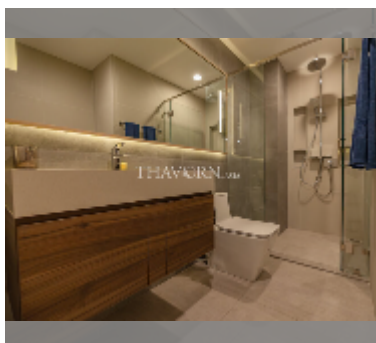

Condo for sale 1 bedroom 40 m², Skypark Lucean Jomtien, Pattaya

฿ 6,490,000

UNIT PARAMETERS:

UID	FS-241905
quota	foreign quota
type	1 bedroom
size	40m²
floor	34
view	city view

PROJECT PARAMETERS: