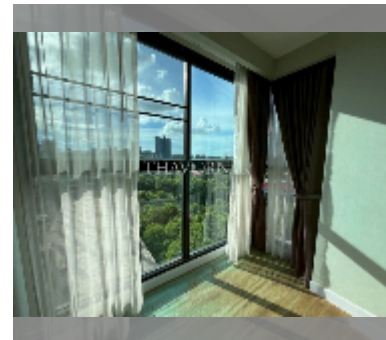

Condo for sale 2 bedroom 62 m² in Dusit Grand Park, Pattaya

฿ 4,300,000

UNIT PARAMETERS:

UID	FS-241904
quota	foreign quota
type	2 bedroom
size	62m²
floor	8
view	city view
quality	good

PROJECT PARAMETERS:

district	Jomtien
buildings	6
floors	8
built in	2015
maintenance	฿ 26,040/year

FACILITIES:

General information: resort, meters to

beach: 500, minutes to beach: 10,

underground parking, open parking.

Swimming pool: swimming pool, kids pool,

water slides, waterfall, jacuzzi.

Chill zone: chill zone, garden.

Health zone: gym, sauna.

Other: lobby, clubhouse, CCTV, security, room service.