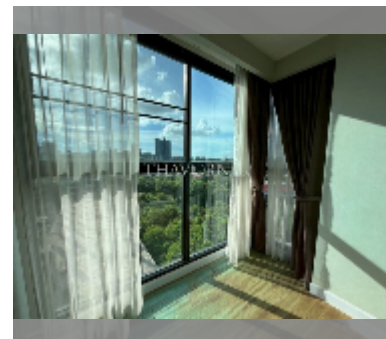

Condo for sale 2 bedroom 62 m² in Dusit Grand Park, Pattaya

฿ 4,300,000

UNIT PARAMETERS:

UID	FS-241904
quota	foreign quota
type	2 bedroom
size	62m²
floor	8
view	city view
quality	good

PROJECT PARAMETERS:

district	Jomtien
buildings	6
floors	8
built in	2015
maintenance	฿ 26,040/year

FACILITIES:

General information: resort, meters to beach: 500, minutes to beach: 10, underground parking, open parking.

Swimming pool: swimming pool, kids pool, water slides, waterfall, jacuzzi.

Chill zone: chill zone, garden.

Health zone: gym, sauna.

Other: lobby, clubhouse, CCTV, security, room service.