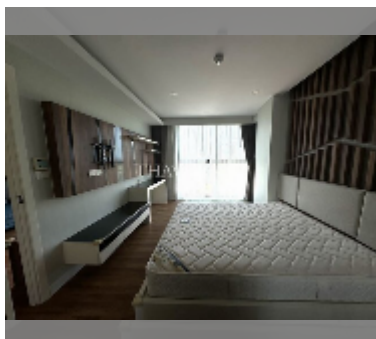

Condo for sale 2 bedroom 62 m² in Dusit Grand Park, Pattaya

฿ 4,300,000

UNIT PARAMETERS:

UID	FS-241904
quota	foreign quota
type	2 bedroom
size	62m²
floor	8
view	city view
quality	good

PROJECT PARAMETERS:

district	Jomtien
buildings	6
floors	8
built in	2015
maintenance	฿ 26,040/year

FACILITIES:

General information: resort, meters to beach: 500, minutes to beach: 10, underground parking, open parking.

Swimming pool: swimming pool, kids pool, water slides, waterfall, jacuzzi.

Chill zone: chill zone, garden.

Health zone: gym, sauna.

Other: lobby, clubhouse, CCTV, security, room service.