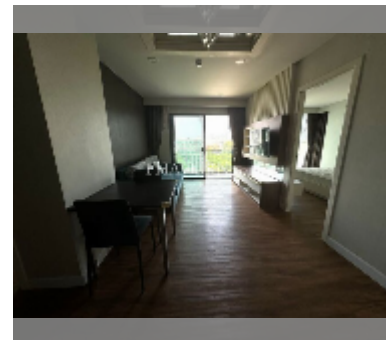

Condo for sale 2 bedroom 62 m² in Dusit Grand Park, Pattaya

฿ 4,300,000

UNIT PARAMETERS:

UID	FS-241904
quota	foreign quota
type	2 bedroom
size	62m²
floor	8
view	city view
quality	good

PROJECT PARAMETERS:

district	Jomtien
buildings	6
floors	8
built in	2015
maintenance	฿ 26,040/year

FACILITIES:

General information: resort, meters to

beach: 500, minutes to beach: 10,

underground parking, open parking.

Swimming pool: swimming pool, kids pool,

water slides, waterfall, jacuzzi.

Chill zone: chill zone, garden.

Health zone: gym, sauna.

Other: lobby, clubhouse, CCTV, security, room service.