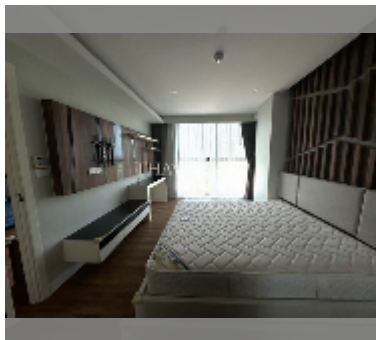

Condo for sale 2 bedroom 62 m² in Dusit Grand Park, Pattaya

฿ 4,300,000

UNIT PARAMETERS:

UID	FS-241904
quota	foreign quota
type	2 bedroom
size	62m²
floor	8
view	city view
quality	good

PROJECT PARAMETERS:

district	Jomtien
buildings	6
floors	8
built in	2015
maintenance	฿ 26,040/year

FACILITIES:

General information: resort, meters to

beach: 500, minutes to beach: 10,

underground parking, open parking.

Swimming pool: swimming pool, kids pool,

water slides, waterfall, jacuzzi.

Chill zone: chill zone, garden.

Health zone: gym, sauna.

Other: lobby, clubhouse, CCTV, security, room service.