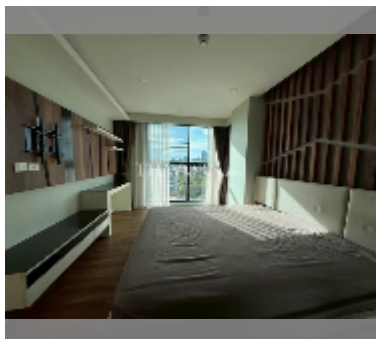

Condo for sale 2 bedroom 62 m² in Dusit Grand Park, Pattaya

฿ 4,300,000

UNIT PARAMETERS:

UID	FS-241904
quota	foreign quota
type	2 bedroom
size	62m²
floor	8
view	city view
quality	good

PROJECT PARAMETERS:

district	Jomtien
buildings	6
floors	8
built in	2015
maintenance	฿ 26,040/year

FACILITIES:

General information: resort, meters to beach: 500, minutes to beach: 10, underground parking, open parking.

Swimming pool: swimming pool, kids pool, water slides, waterfall, jacuzzi.

Chill zone: chill zone, garden.

Health zone: gym, sauna.

Other: lobby, clubhouse, CCTV, security, room service.