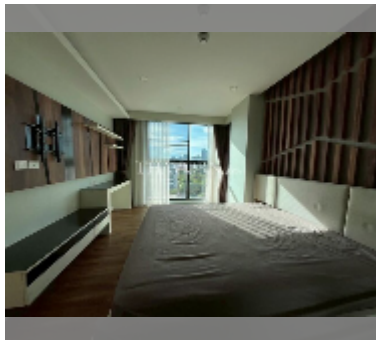

Condo for sale 2 bedroom 62 m² in Dusit Grand Park, Pattaya

฿ 4,300,000

UNIT PARAMETERS:

UID	FS-241904
quota	foreign quota
type	2 bedroom
size	62m²
floor	8
view	city view
quality	good

PROJECT PARAMETERS:

district	Jomtien
buildings	6
floors	8
built in	2015
maintenance	฿ 26,040/year

FACILITIES:

General information: resort, meters to

beach: 500, minutes to beach: 10,

underground parking, open parking.

Swimming pool: swimming pool, kids pool,

water slides, waterfall, jacuzzi.

Chill zone: chill zone, garden.

Health zone: gym, sauna.

Other: lobby, clubhouse, CCTV, security, room service.