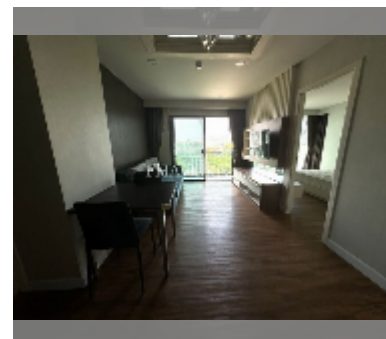

Condo for sale 2 bedroom 62 m² in Dusit Grand Park, Pattaya

฿ 4,300,000

UNIT PARAMETERS:

UID	FS-241904
quota	foreign quota
type	2 bedroom
size	62m²
floor	8
view	city view
quality	good

PROJECT PARAMETERS:

district	Jomtien
buildings	6
floors	8
built in	2015
maintenance	฿ 26,040/year

FACILITIES:

General information: resort, meters to beach: 500, minutes to beach: 10, underground parking, open parking.

Swimming pool: swimming pool, kids pool, water slides, waterfall, jacuzzi.

Chill zone: chill zone, garden.

Health zone: gym, sauna.

Other: lobby, clubhouse, CCTV, security, room service.