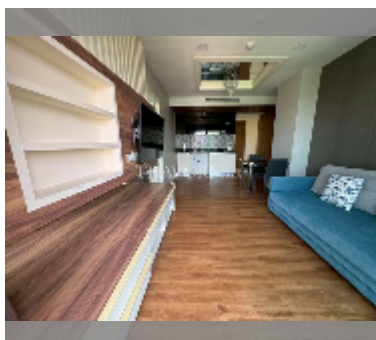

Condo for sale 2 bedroom 62 m² in Dusit Grand Park, Pattaya

฿ 4,300,000

UNIT PARAMETERS:

UID	FS-241904
quota	foreign quota
type	2 bedroom
size	62m²
floor	8
view	city view
quality	good

PROJECT PARAMETERS:

district	Jomtien
buildings	6
floors	8
built in	2015
maintenance	฿ 26,040/year

FACILITIES:

General information: resort, meters to beach: 500, minutes to beach: 10, underground parking, open parking.

Swimming pool: swimming pool, kids pool, water slides, waterfall, jacuzzi.

Chill zone: chill zone, garden.

Health zone: gym, sauna.

Other: lobby, clubhouse, CCTV, security, room service.