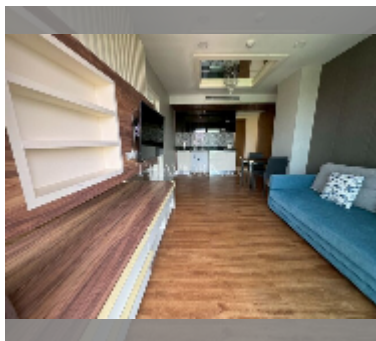

Condo for sale 2 bedroom 62 m² in Dusit Grand Park, Pattaya

฿ 4,300,000

UNIT PARAMETERS:

UID	FS-241904
quota	foreign quota
type	2 bedroom
size	62m²
floor	8
view	city view
quality	good

PROJECT PARAMETERS:

district	Jomtien
buildings	6
floors	8
built in	2015
maintenance	฿ 26,040/year

FACILITIES:

General information: resort, meters to

beach: 500, minutes to beach: 10,

underground parking, open parking.

Swimming pool: swimming pool, kids pool,

water slides, waterfall, jacuzzi.

Chill zone: chill zone, garden.

Health zone: gym, sauna.

Other: lobby, clubhouse, CCTV, security, room service.