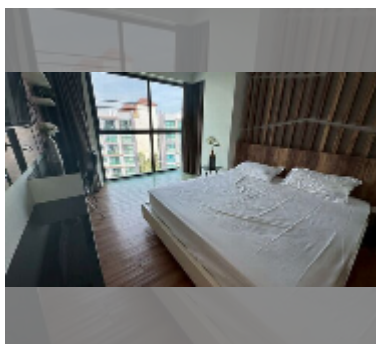

Condo for sale 2 bedroom 61 m² in Dusit Grand Park, Pattaya

฿ 4,500,000

UNIT PARAMETERS:

UID	FS-241903
quota	foreign quota
type	2 bedroom
size	61m²
floor	8
view	pool view
quality	good
equipment: furniture, air conditioner, washing-machine	

PROJECT PARAMETERS:

district	Jomtien
buildings	6
floors	8
built in	2015
maintenance	฿ 25,620/year

FACILITIES:

General information: resort, meters to

beach: 500, minutes to beach: 10,

underground parking, open parking.

Swimming pool: swimming pool, kids pool, water slides, waterfall, jacuzzi.

Chill zone: chill zone, garden.

Health zone: gym, sauna.

Other: lobby, clubhouse, CCTV, security, room service.