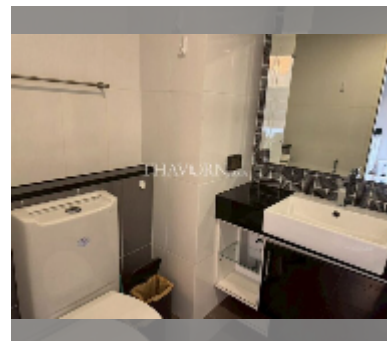

Condo for sale 2 bedroom 61 m² in Dusit Grand Park, Pattaya

฿ 4,500,000

UNIT PARAMETERS:

UID	FS-241903
quota	foreign quota
type	2 bedroom
size	61m²
floor	8
view	pool view
quality	good
equipment: furniture, air conditioner, washing-machine	

PROJECT PARAMETERS:

district	Jomtien
buildings	6
floors	8
built in	2015
maintenance	฿ 25,620/year

FACILITIES:

General information: resort, meters to beach: 500, minutes to beach: 10, underground parking, open parking.

Swimming pool: swimming pool, kids pool, water slides, waterfall, jacuzzi.

Chill zone: chill zone, garden.

Health zone: gym, sauna.

Other: lobby, clubhouse, CCTV, security, room service.