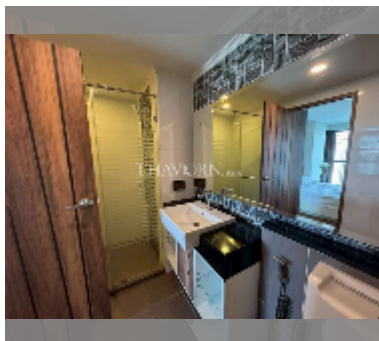

Condo for sale 2 bedroom 61 m² in Dusit Grand Park, Pattaya

฿ 4,500,000

UNIT PARAMETERS:

UID	FS-241903
quota	foreign quota
type	2 bedroom
size	61m²
floor	8
view	pool view
quality	good
equipment: furniture, air conditioner, washing-machine	

PROJECT PARAMETERS:

district	Jomtien
buildings	6
floors	8
built in	2015
maintenance	฿ 25,620/year

FACILITIES:

General information: resort, meters to beach: 500, minutes to beach: 10, underground parking, open parking.

Swimming pool: swimming pool, kids pool, water slides, waterfall, jacuzzi.

Chill zone: chill zone, garden.

Health zone: gym, sauna.

Other: lobby, clubhouse, CCTV, security, room service.