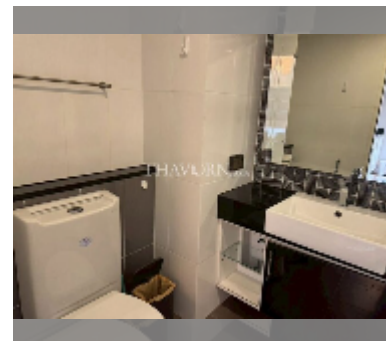

Condo for sale 2 bedroom 61 m² in Dusit Grand Park, Pattaya

฿ 4,500,000

UNIT PARAMETERS:

UID	FS-241903
quota	foreign quota
type	2 bedroom
size	61m²
floor	8
view	pool view
quality	good
equipment: furniture, air conditioner, washing-machine	

PROJECT PARAMETERS:

district	Jomtien
buildings	6
floors	8
built in	2015
maintenance	฿ 25,620/year

FACILITIES:

General information: resort, meters to beach: 500, minutes to beach: 10, underground parking, open parking.

Swimming pool: swimming pool, kids pool, water slides, waterfall, jacuzzi.

Chill zone: chill zone, garden.

Health zone: gym, sauna.

Other: lobby, clubhouse, CCTV, security, room service.