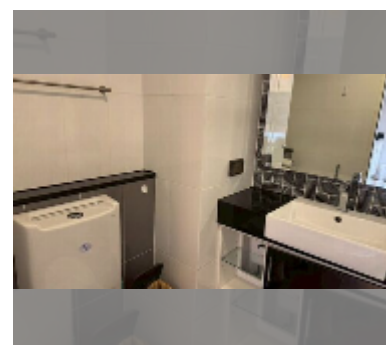

Condo for sale 2 bedroom 61 m² in Dusit Grand Park, Pattaya

฿ 4,500,000

UNIT PARAMETERS:

UID	FS-241903
quota	foreign quota
type	2 bedroom
size	61m ²
floor	8
view	pool view
quality	good
equipment: furniture, air conditioner, washing-machine	

PROJECT PARAMETERS:

district	Jomtien
buildings	6
floors	8
built in	2015
maintenance	฿ 25,620/year

FACILITIES:

General information: resort, meters to

beach: 500, minutes to beach: 10,

underground parking, open parking.

Swimming pool: swimming pool, kids pool, water slides, waterfall, jacuzzi.

Chill zone: chill zone, garden.

Health zone: gym, sauna.

Other: lobby, clubhouse, CCTV, security, room service.

details