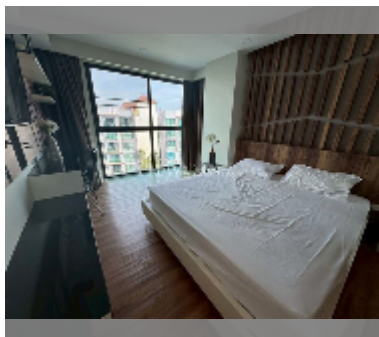

Condo for sale 2 bedroom 61 m² in Dusit Grand Park, Pattaya

฿ 4,500,000

UNIT PARAMETERS:

UID	FS-241903
quota	foreign quota
type	2 bedroom
size	61m²
floor	8
view	pool view
quality	good
equipment: furniture, air conditioner, washing-machine	

PROJECT PARAMETERS:

district	Jomtien
buildings	6
floors	8
built in	2015
maintenance	฿ 25,620/year

FACILITIES:

General information: resort, meters to beach: 500, minutes to beach: 10, underground parking, open parking.

Swimming pool: swimming pool, kids pool, water slides, waterfall, jacuzzi.

Chill zone: chill zone, garden.

Health zone: gym, sauna.

Other: lobby, clubhouse, CCTV, security, room service.