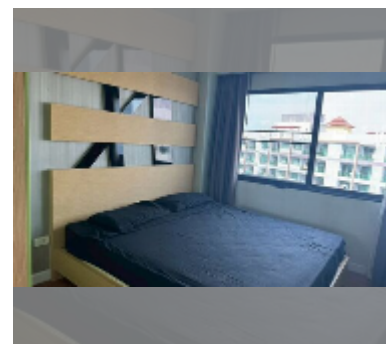

Condo for sale 2 bedroom 61 m² in Dusit Grand Park, Pattaya

฿ 4,500,000

UNIT PARAMETERS:

UID	FS-241903
quota	foreign quota
type	2 bedroom
size	61m²
floor	8
view	pool view
quality	good
equipment: furniture, air conditioner, washing-machine	

PROJECT PARAMETERS:

district	Jomtien
buildings	6
floors	8
built in	2015
maintenance	฿ 25,620/year

FACILITIES:

General information: resort, meters to

beach: 500, minutes to beach: 10,

underground parking, open parking.

Swimming pool: swimming pool, kids pool, water slides, waterfall, jacuzzi.

Chill zone: chill zone, garden.

Health zone: gym, sauna.

Other: lobby, clubhouse, CCTV, security, room service.