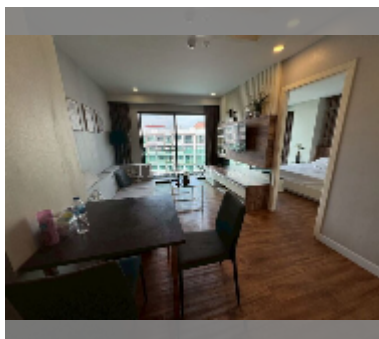

Condo for sale 2 bedroom 61 m² in Dusit Grand Park, Pattaya

฿ 4,500,000

UNIT PARAMETERS:

UID	FS-241903
quota	foreign quota
type	2 bedroom
size	61m²
floor	8
view	pool view
quality	good
equipment: furniture, air conditioner, washing-machine	

PROJECT PARAMETERS:

district	Jomtien
buildings	6
floors	8
built in	2015
maintenance	฿ 25,620/year

FACILITIES:

General information: resort, meters to beach: 500, minutes to beach: 10, underground parking, open parking.

Swimming pool: swimming pool, kids pool, water slides, waterfall, jacuzzi.

Chill zone: chill zone, garden.

Health zone: gym, sauna.

Other: lobby, clubhouse, CCTV, security, room service.