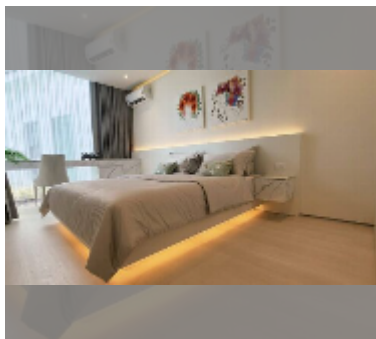

Condo for sale 1 bedroom 39.76 m² in The Secret Garden Condominium, Pattaya

฿ 4,970,000

UNIT PARAMETERS:

UID	FS-241900
quota	foreign quota
type	1 bedroom
size	39.76m²
floor	1
view	pool access
quality	good

PROJECT PARAMETERS:

district	Wongamat
buildings	1
floors	8
start of construction	2024
built in	2027

FACILITIES:

General information: resort, meters to beach: 1400, minutes to beach: 15, pets are allowed, underground parking.

Swimming pool: swimming pool, kids pool, rooftop pool, infinity view, sunbathing area.

Chill zone: chill zone, garden, rooftop chillout.

Health zone: gym, sauna.

Other: reception, lobby, games room, CCTV, security.