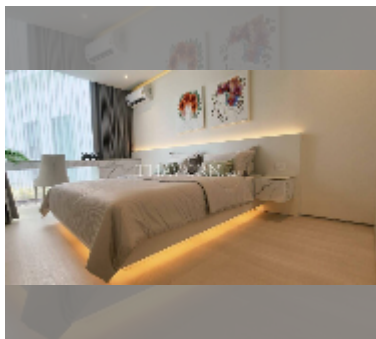

Condo for sale 1 bedroom 39.76 m² in The Secret Garden Condominium, Pattaya

฿ 4,970,000

UNIT PARAMETERS:

UID	FS-241900
quota	foreign quota
type	1 bedroom
size	39.76m²
floor	1
view	pool access
quality	good

PROJECT PARAMETERS:

district	Wongamat
buildings	1
floors	8
start of construction	2024
built in	2027

FACILITIES:

General information: resort, meters to beach: 1400, minutes to beach: 15, pets are allowed, underground parking.

Swimming pool: swimming pool, kids pool, rooftop pool, infinity view, sunbathing area.

Chill zone: chill zone, garden, rooftop chillout.

Health zone: gym, sauna.

Other: reception, lobby, games room, CCTV, security.

[details](#)