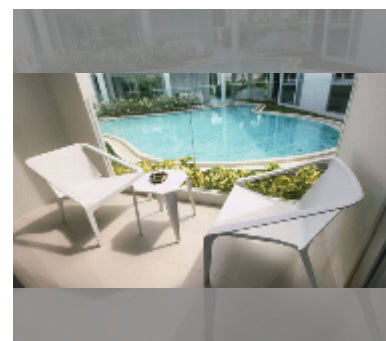

Condo for sale 1 bedroom 39.76 m² in The Secret Garden Condominium, Pattaya

฿ 4,970,000

UNIT PARAMETERS:

UID	FS-241900
quota	foreign quota
type	1 bedroom
size	39.76m ²
floor	1
view	pool access
quality	good

Swimming pool: swimming pool, kids pool, rooftop pool, infinity view, sunbathing area.

Chill zone: chill zone, garden, rooftop chillout.

Health zone: gym, sauna.

Other: reception, lobby, games room, CCTV, security.