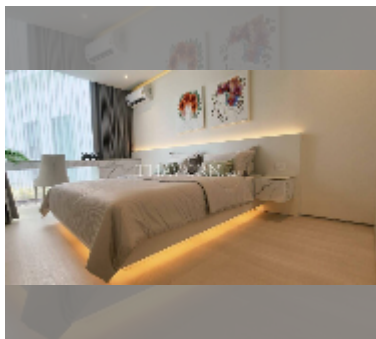

Condo for sale 1 bedroom 39.76 m² in The Secret Garden Condominium, Pattaya

฿ 4,970,000

UNIT PARAMETERS:

UID	FS-241900
quota	foreign quota
type	1 bedroom
size	39.76m²
floor	1
view	pool access
quality	good

PROJECT PARAMETERS:

district	Wongamat
buildings	1
floors	8
start of construction	2024
built in	2027

FACILITIES:

General information: resort, meters to beach: 1400, minutes to beach: 15, pets are allowed, underground parking.

Swimming pool: swimming pool, kids pool, rooftop pool, infinity view, sunbathing area.

Chill zone: chill zone, garden, rooftop chillout.

Health zone: gym, sauna.

Other: reception, lobby, games room, CCTV, security.