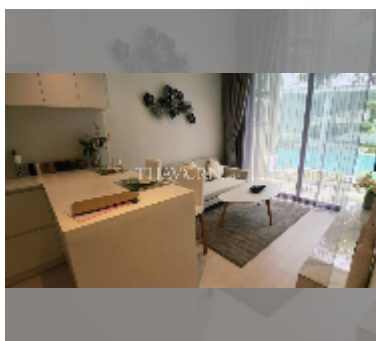

Condo for sale 1 bedroom 39.76 m² in The Secret Garden Condominium, Pattaya

฿ 4,970,000

UNIT PARAMETERS:

UID	FS-241900
quota	foreign quota
type	1 bedroom
size	39.76m²
floor	1
view	pool access
quality	good

PROJECT PARAMETERS:

district	Wongamat
buildings	1
floors	8
start of construction	2024
built in	2027

FACILITIES:

General information: resort, meters to beach: 1400, minutes to beach: 15, pets are allowed, underground parking.

Swimming pool: swimming pool, kids pool, rooftop pool, infinity view, sunbathing area.

Chill zone: chill zone, garden, rooftop chillout.

Health zone: gym, sauna.

Other: reception, lobby, games room, CCTV, security.