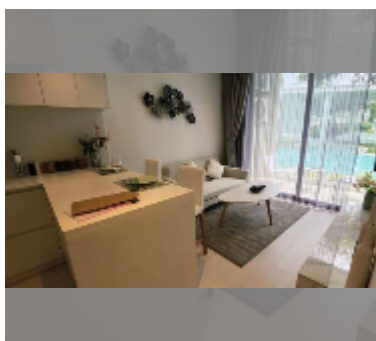

Condo for sale 1 bedroom 39.76 m² in The Secret Garden Condominium, Pattaya

฿ 4,970,000

UNIT PARAMETERS:

UID	FS-241900
quota	foreign quota
type	1 bedroom
size	39.76m²
floor	1
view	pool access
quality	good

PROJECT PARAMETERS:

district	Wongamat
buildings	1
floors	8
start of construction	2024
built in	2027

FACILITIES:

General information: resort, meters to beach: 1400, minutes to beach: 15, pets are allowed, underground parking.

Swimming pool: swimming pool, kids pool, rooftop pool, infinity view, sunbathing area.

Chill zone: chill zone, garden, rooftop chillout.

Health zone: gym, sauna.

Other: reception, lobby, games room, CCTV, security.