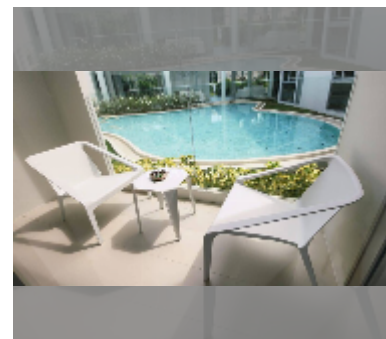

## Condo for sale 1 bedroom 39.76 m<sup>2</sup> in The Secret Garden Condominium, Pattaya

**฿ 4,970,000**

**UNIT PARAMETERS:**

UID	FS-241900
quota	foreign quota
type	1 bedroom
size	39.76m <sup>2</sup>
floor	1
view	pool access
quality	good

**Swimming pool:** swimming pool, kids pool, rooftop pool, infinity view, sunbathing area.

**Chill zone:** chill zone, garden, rooftop chillout.

**Health zone:** gym, sauna.

**Other:** reception, lobby, games room, CCTV, security.