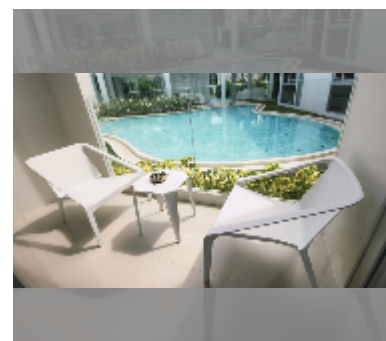

## Condo for sale 1 bedroom 39.76 m<sup>2</sup> in The Secret Garden Condominium, Pattaya

**฿ 4,970,000**

**UNIT PARAMETERS:**

|         |                     |
|---------|---------------------|
| UID     | FS-241900           |
| quota   | foreign quota       |
| type    | 1 bedroom           |
| size    | 39.76m <sup>2</sup> |
| floor   | 1                   |
| view    | pool access         |
| quality | good                |

**FACILITIES:**

**General information:** resort, meters to beach: 1400, minutes to beach: 15, pets are allowed, underground parking.

**Swimming pool:** swimming pool, kids pool, rooftop pool, infinity view, sunbathing area.

**Chill zone:** chill zone, garden, rooftop chillout.

**Health zone:** gym, sauna.

**Other:** reception, lobby, games room, CCTV, security.

[details](#)