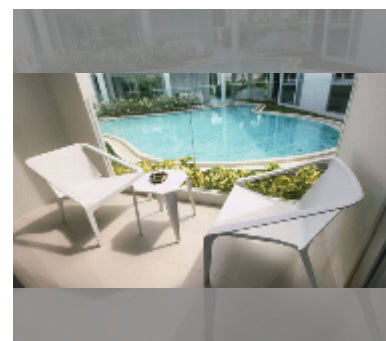

## Condo for sale 1 bedroom 39.76 m<sup>2</sup> in The Secret Garden Condominium, Pattaya

**฿ 4,970,000**

### FACILITIES:

**General information:** resort, meters to beach: 1400, minutes to beach: 15, pets are allowed, underground parking.

**Swimming pool:** swimming pool, kids pool, rooftop pool, infinity view, sunbathing area.

**Chill zone:** chill zone, garden, rooftop chillout.

**Health zone:** gym, sauna.

**Other:** reception, lobby, games room, CCTV, security.

[details](#)