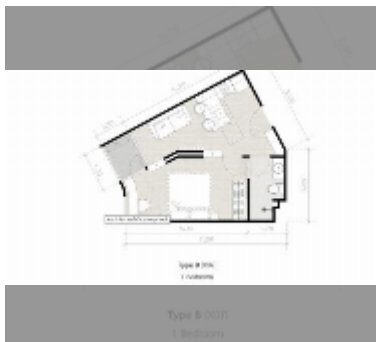

Condo for sale 1 bedroom 36.15 m² in The Secret Garden Condominium, Pattaya

฿ 4,518,750

UNIT PARAMETERS:

UID	FS-241899
quota	foreign quota
type	1 bedroom
size	36.15m²
floor	8
view	sea view
quality	good

PROJECT PARAMETERS:

district	Wongamat
buildings	1
floors	8
start of construction	2024
built in	2027

FACILITIES:

General information: resort, meters to beach: 1400, minutes to beach: 15, pets are allowed, underground parking.

Swimming pool: swimming pool, kids pool, rooftop pool, infinity view, sunbathing area.

Chill zone: chill zone, garden, rooftop chillout.

Health zone: gym, sauna.

Other: reception, lobby, games room, CCTV, security.