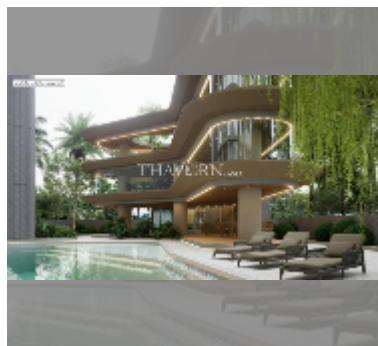

Condo for sale 1 bedroom 36.15 m² in The Secret Garden Condominium, Pattaya

฿ 4,518,750

UNIT PARAMETERS:

UID	FS-241899
quota	foreign quota
type	1 bedroom
size	36.15m ²
floor	8
view	sea view
quality	good

PROJECT PARAMETERS:

district	Wongamat
buildings	1
floors	8
start of construction	2024
built in	2027

FACILITIES:

General information: resort, meters to beach: 1400, minutes to beach: 15, pets are allowed, underground parking.

Swimming pool: swimming pool, kids pool, rooftop pool, infinity view, sunbathing area.

Chill zone: chill zone, garden, rooftop chillout.

Health zone: gym, sauna.

Other: reception, lobby, games room, CCTV, security.