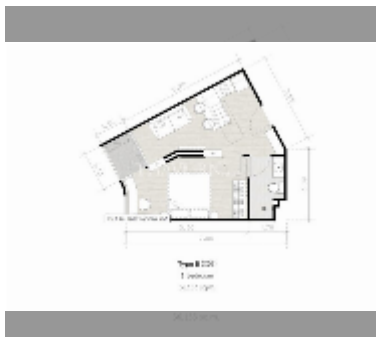

## Condo for sale 1 bedroom 36.15 m<sup>2</sup> in The Secret Garden Condominium, Pattaya

**฿ 4,518,750**

### UNIT PARAMETERS:

UID	FS-241899
quota	foreign quota
type	1 bedroom
size	36.15m <sup>2</sup>
floor	8
view	sea view
quality	good

**Chill zone:** chill zone, garden, rooftop chillout.

**Health zone:** gym, sauna.

**Other:** reception, lobby, games room, CCTV, security.

[details](#)