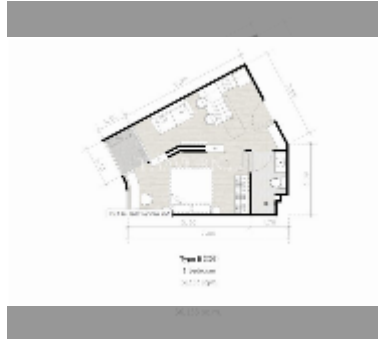

Condo for sale 1 bedroom 36.15 m² in The Secret Garden Condominium, Pattaya

฿ 4,518,750

UNIT PARAMETERS:

UID	FS-241899
quota	foreign quota
type	1 bedroom
size	36.15m ²
floor	8
view	sea view
quality	good

PROJECT PARAMETERS:

district	Wongamat
buildings	1
floors	8
start of construction	2024
built in	2027

FACILITIES:

General information: resort, meters to beach: 1400, minutes to beach: 15, pets are allowed, underground parking.

Swimming pool: swimming pool, kids pool, rooftop pool, infinity view, sunbathing area.

Chill zone: chill zone, garden, rooftop chillout.

Health zone: gym, sauna.

Other: reception, lobby, games room, CCTV, security.