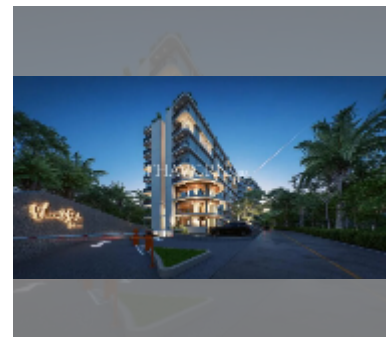

Condo for sale 1 bedroom 36.15 m² in The Secret Garden Condominium, Pattaya

฿ 4,518,750

UNIT PARAMETERS:

UID	FS-241899
quota	foreign quota
type	1 bedroom
size	36.15m²
floor	8
view	sea view
quality	good

PROJECT PARAMETERS:

district	Wongamat
buildings	1
floors	8
start of construction	2024
built in	2027

FACILITIES:

General information: resort, meters to beach: 1400, minutes to beach: 15, pets are allowed, underground parking.

Swimming pool: swimming pool, kids pool, rooftop pool, infinity view, sunbathing area.

Chill zone: chill zone, garden, rooftop chillout.

Health zone: gym, sauna.

Other: reception, lobby, games room, CCTV, security.