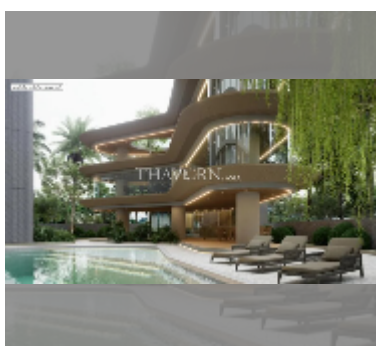

## Condo for sale 1 bedroom 36.15 m<sup>2</sup> in The Secret Garden Condominium, Pattaya

**฿ 4,518,750**

### FACILITIES:

**General information:** resort, meters to beach: 1400, minutes to beach: 15, pets are allowed, underground parking.

**Swimming pool:** swimming pool, kids pool, rooftop pool, infinity view, sunbathing area.

**Chill zone:** chill zone, garden, rooftop chillout.

**Health zone:** gym, sauna.

**Other:** reception, lobby, games room, CCTV, security.

[details](#)