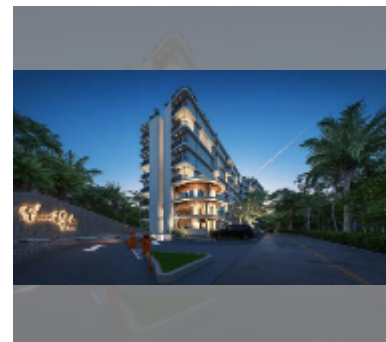

Condo for sale 1 bedroom 36.15 m² in The Secret Garden Condominium, Pattaya

฿ 4,518,750

UNIT PARAMETERS:

UID	FS-241899
quota	foreign quota
type	1 bedroom
size	36.15m²
floor	8
view	sea view
quality	good

PROJECT PARAMETERS:

district	Wongamat
buildings	1
floors	8
start of construction	2024
built in	2027

FACILITIES:

General information: resort, meters to beach: 1400, minutes to beach: 15, pets are allowed, underground parking.

Swimming pool: swimming pool, kids pool, rooftop pool, infinity view, sunbathing area.

Chill zone: chill zone, garden, rooftop chillout.

Health zone: gym, sauna.

Other: reception, lobby, games room, CCTV, security.