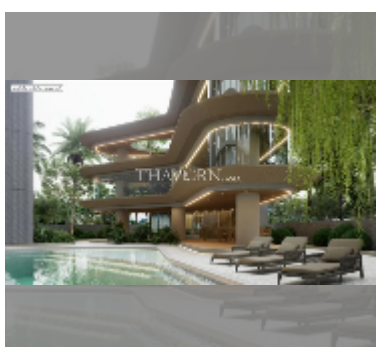

Condo for sale 1 bedroom 42.95 m² in The Secret Garden Condominium, Pattaya

฿ 5,368,750

UNIT PARAMETERS:

UID	FS-241898
quota	foreign quota
type	1 bedroom
size	42.95m ²
floor	8
view	sea view
quality	good

PROJECT PARAMETERS:

district	Wongamat
buildings	1
floors	8
start of construction	2024
built in	2027

FACILITIES:

General information: resort, meters to beach: 1400, minutes to beach: 15, pets are allowed, underground parking.

Swimming pool: swimming pool, kids pool, rooftop pool, infinity view, sunbathing area.

Chill zone: chill zone, garden, rooftop chillout.

Health zone: gym, sauna.

Other: reception, lobby, games room, CCTV, security.