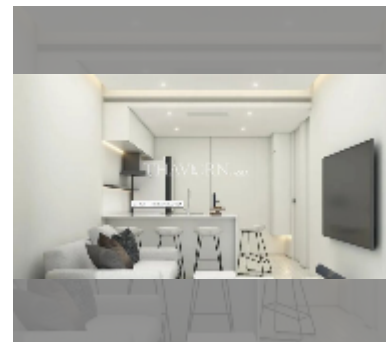

Condo for sale 1 bedroom 42.95 m² in The Secret Garden Condominium, Pattaya

฿ 5,368,750

UNIT PARAMETERS:

UID	FS-241898
quota	foreign quota
type	1 bedroom
size	42.95m ²
floor	8
view	sea view
quality	good

PROJECT PARAMETERS:

Swimming pool: swimming pool, kids pool, rooftop pool, infinity view, sunbathing area.

Chill zone: chill zone, garden, rooftop chillout.

Health zone: gym, sauna.

Other: reception, lobby, games room, CCTV, security.