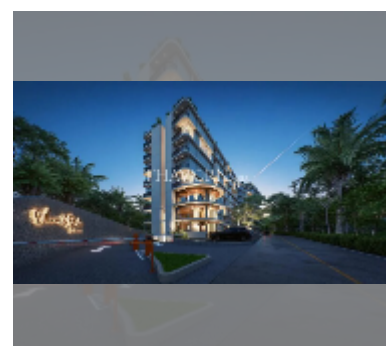

Condo for sale 1 bedroom 42.95 m² in The Secret Garden Condominium, Pattaya

฿ 5,368,750

UNIT PARAMETERS:

UID	FS-241898
quota	foreign quota
type	1 bedroom
size	42.95m ²
floor	8
view	sea view
quality	good

PROJECT PARAMETERS:

district	Wongamat
buildings	1
floors	8
start of construction	2024
built in	2027

FACILITIES:

General information: resort, meters to beach: 1400, minutes to beach: 15, pets are allowed, underground parking.

Swimming pool: swimming pool, kids pool, rooftop pool, infinity view, sunbathing area.

Chill zone: chill zone, garden, rooftop chillout.

Health zone: gym, sauna.

Other: reception, lobby, games room, CCTV, security.