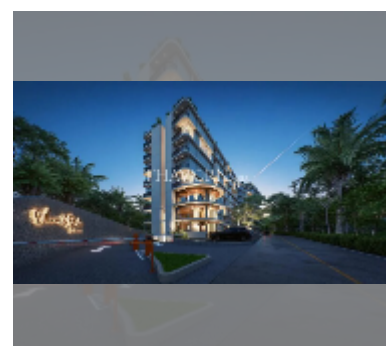

Condo for sale 1 bedroom 42.95 m² in The Secret Garden Condominium, Pattaya

฿ 5,368,750

UNIT PARAMETERS:

UID	FS-241898
quota	foreign quota
type	1 bedroom
size	42.95m²
floor	8
view	sea view
quality	good

PROJECT PARAMETERS:

district	Wongamat
buildings	1
floors	8
start of construction	2024
built in	2027

FACILITIES:

General information: resort, meters to beach: 1400, minutes to beach: 15, pets are allowed, underground parking.

Swimming pool: swimming pool, kids pool, rooftop pool, infinity view, sunbathing area.

Chill zone: chill zone, garden, rooftop chillout.

Health zone: gym, sauna.

Other: reception, lobby, games room, CCTV, security.