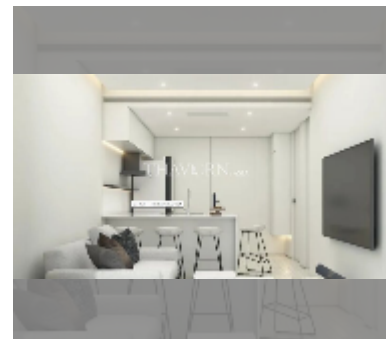

Condo for sale 1 bedroom 42.95 m² in The Secret Garden Condominium, Pattaya

฿ 5,368,750

UNIT PARAMETERS:

UID	FS-241898
quota	foreign quota
type	1 bedroom
size	42.95m²
floor	8
view	sea view
quality	good

PROJECT PARAMETERS:

district	Wongamat
buildings	1
floors	8
start of construction	2024
built in	2027

FACILITIES:

General information: resort, meters to beach: 1400, minutes to beach: 15, pets are allowed, underground parking.

Swimming pool: swimming pool, kids pool, rooftop pool, infinity view, sunbathing area.

Chill zone: chill zone, garden, rooftop chillout.

Health zone: gym, sauna.

Other: reception, lobby, games room, CCTV, security.