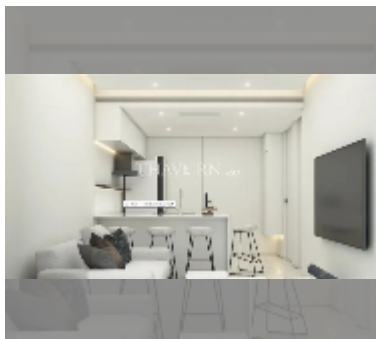

Condo for sale 1 bedroom 39.76 m² in The Secret Garden Condominium, Pattaya

฿ 4,970,000

UNIT PARAMETERS:

UID	FS-241897
quota	foreign quota
type	1 bedroom
size	39.76m ²
floor	6
view	sea view
quality	good

PROJECT PARAMETERS:

Swimming pool: swimming pool, kids pool, rooftop pool, infinity view, sunbathing area.

Chill zone: chill zone, garden, rooftop chillout.

Health zone: gym, sauna.

Other: reception, lobby, games room, CCTV, security.