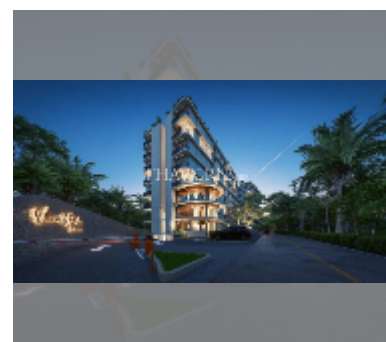

Condo for sale 1 bedroom 39.76 m² in The Secret Garden Condominium, Pattaya

฿ 4,970,000

UNIT PARAMETERS:

UID	FS-241897
quota	foreign quota
type	1 bedroom
size	39.76m ²
floor	6
view	sea view
quality	good

PROJECT PARAMETERS:

district	Wongamat
buildings	1
floors	8
start of construction	2024
built in	2027

FACILITIES:

General information: resort, meters to beach: 1400, minutes to beach: 15, pets are allowed, underground parking.

Swimming pool: swimming pool, kids pool, rooftop pool, infinity view, sunbathing area.

Chill zone: chill zone, garden, rooftop chillout.

Health zone: gym, sauna.

Other: reception, lobby, games room, CCTV, security.