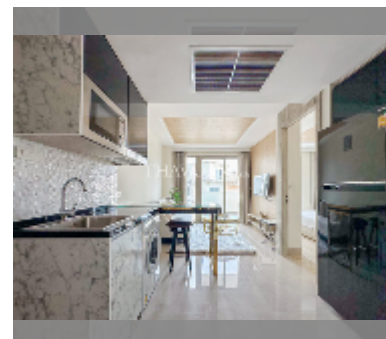

Condo for sale 1 bedroom 44.08 m² in The Riviera Monaco Pattaya, Pattaya

฿ 3,596,928

UNIT PARAMETERS:

UID	FS-241882
quota	thai quota
type	1 bedroom
size	44.08m²
floor	7
view	city view

PROJECT PARAMETERS:

district	Na Jomtien
buildings	1
floors	40
built in	2022
maintenance	฿ 26,448/year

FACILITIES:

General information: highrise, meters to beach: 500, minutes to beach: 5, pets are allowed, open parking, multy-level parking, covered parking.

Swimming pool: swimming pool, kids pool, rooftop pool, infinity view, water slides, waterfall, jacuzzi, sunbathing area.

Chill zone: chill zone, garden, rooftop chillout.

Health zone: gym, sauna, hamam.

Other: reception, lobby, clubhouse, meeting room, games room, kids playgarden, CCTV, security.