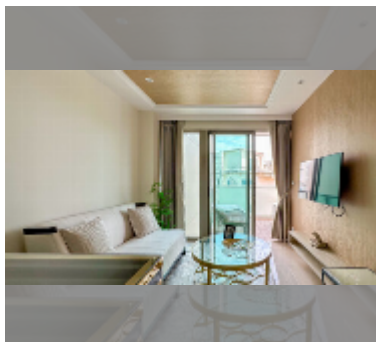

Condo for sale 1 bedroom 44.08 m² in The Riviera Monaco Pattaya, Pattaya

฿ 3,596,928

UNIT PARAMETERS:

UID	FS-241882
quota	thai quota
type	1 bedroom
size	44.08m²
floor	7
view	city view

PROJECT PARAMETERS:

district	Na Jomtien
buildings	1
floors	40
built in	2022
maintenance	฿ 26,448/year

FACILITIES:

General information: highrise, meters to beach: 500, minutes to beach: 5, pets are allowed, open parking, multy-level parking, covered parking.

Swimming pool: swimming pool, kids pool, rooftop pool, infinity view, water slides, waterfall, jacuzzi, sunbathing area.

Chill zone: chill zone, garden, rooftop chillout.

Health zone: gym, sauna, hamam.

Other: reception, lobby, clubhouse, meeting room, games room, kids playgarden, CCTV, security.