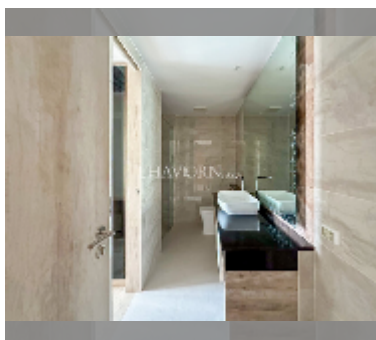

Condo for sale 1 bedroom 44.08 m² in The Riviera Monaco Pattaya, Pattaya

฿ 3,596,928

UNIT PARAMETERS:

UID	FS-241882
quota	thai quota
type	1 bedroom
size	44.08m²
floor	7
view	city view

PROJECT PARAMETERS:

district	Na Jomtien
buildings	1
floors	40
built in	2022
maintenance	฿ 26,448/year

FACILITIES:

General information: highrise, meters to beach: 500, minutes to beach: 5, pets are allowed, open parking, multy-level parking, covered parking.

Swimming pool: swimming pool, kids pool, rooftop pool, infinity view, water slides, waterfall, jacuzzi, sunbathing area.

Chill zone: chill zone, garden, rooftop chillout.

Health zone: gym, sauna, hamam.

Other: reception, lobby, clubhouse, meeting room, games room, kids playgarden, CCTV, security.