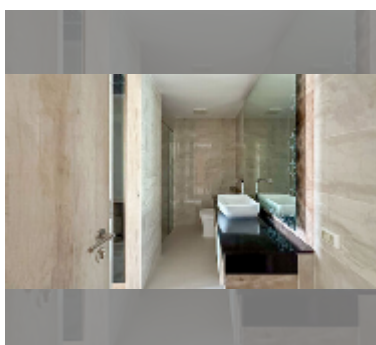

Condo for sale 1 bedroom 44.08 m² in The Riviera Monaco Pattaya, Pattaya

฿ 3,596,928

UNIT PARAMETERS:

UID	FS-241882
quota	thai quota
type	1 bedroom
size	44.08m²
floor	7
view	city view

PROJECT PARAMETERS:

district	Na Jomtien
buildings	1
floors	40
built in	2022
maintenance	฿ 26,448/year

FACILITIES:

General information: highrise, meters to beach: 500, minutes to beach: 5, pets are allowed, open parking, multy-level parking, covered parking.

Swimming pool: swimming pool, kids pool, rooftop pool, infinity view, water slides, waterfall, jacuzzi, sunbathing area.

Chill zone: chill zone, garden, rooftop chillout.

Health zone: gym, sauna, hamam.

Other: reception, lobby, clubhouse, meeting room, games room, kids playgarden, CCTV, security.