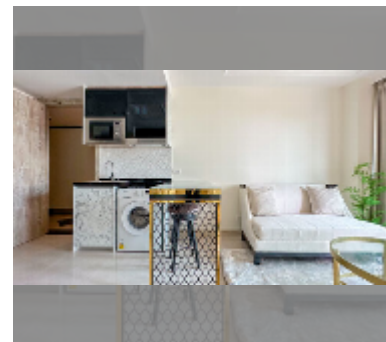

Condo for sale 1 bedroom 44.08 m² in The Riviera Monaco Pattaya, Pattaya

฿ 3,596,928

UNIT PARAMETERS:

UID	FS-241882
quota	thai quota
type	1 bedroom
size	44.08m²
floor	7
view	city view

PROJECT PARAMETERS:

district	Na Jomtien
buildings	1
floors	40
built in	2022
maintenance	฿ 26,448/year

FACILITIES:

General information: highrise, meters to beach: 500, minutes to beach: 5, pets are allowed, open parking, multy-level parking, covered parking.

Swimming pool: swimming pool, kids pool, rooftop pool, infinity view, water slides, waterfall, jacuzzi, sunbathing area.

Chill zone: chill zone, garden, rooftop chillout.

Health zone: gym, sauna, hamam.

Other: reception, lobby, clubhouse, meeting room, games room, kids playgarden, CCTV, security.