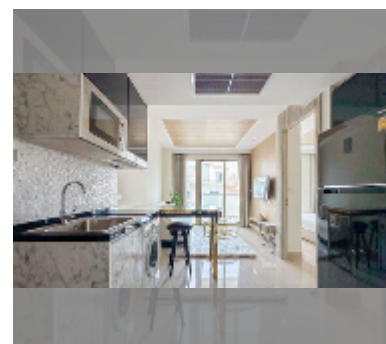

Condo for sale 1 bedroom 44.08 m² in The Riviera Monaco Pattaya, Pattaya

฿ 3,596,928

UNIT PARAMETERS:

UID	FS-241882
quota	thai quota
type	1 bedroom
size	44.08m²
floor	7
view	city view

PROJECT PARAMETERS:

district	Na Jomtien
buildings	1
floors	40
built in	2022
maintenance	฿ 26,448/year

FACILITIES:

General information: highrise, meters to beach: 500, minutes to beach: 5, pets are allowed, open parking, multy-level parking, covered parking.

Swimming pool: swimming pool, kids pool, rooftop pool, infinity view, water slides, waterfall, jacuzzi, sunbathing area.

Chill zone: chill zone, garden, rooftop chillout.

Health zone: gym, sauna, hamam.

Other: reception, lobby, clubhouse, meeting room, games room, kids playgarden, CCTV, security.