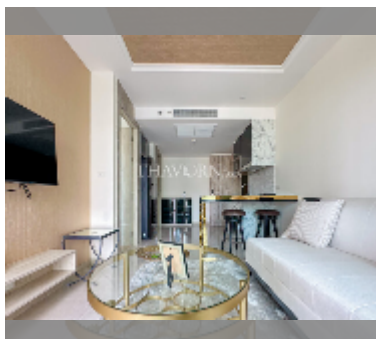

Condo for sale 1 bedroom 44.08 m² in The Riviera Monaco Pattaya, Pattaya

฿ 3,596,928

UNIT PARAMETERS:

UID	FS-241882
quota	thai quota
type	1 bedroom
size	44.08m²
floor	7
view	city view

PROJECT PARAMETERS:

district	Na Jomtien
buildings	1
floors	40
built in	2022
maintenance	฿ 26,448/year

FACILITIES:

General information: highrise, meters to beach: 500, minutes to beach: 5, pets are allowed, open parking, multy-level parking, covered parking.

Swimming pool: swimming pool, kids pool, rooftop pool, infinity view, water slides, waterfall, jacuzzi, sunbathing area.

Chill zone: chill zone, garden, rooftop chillout.

Health zone: gym, sauna, hamam.

Other: reception, lobby, clubhouse, meeting room, games room, kids playgarden, CCTV, security.