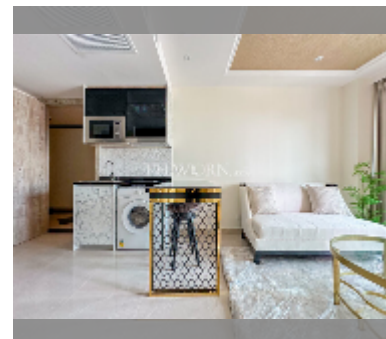

Condo for sale 1 bedroom 44.08 m² in The Riviera Monaco Pattaya, Pattaya

฿ 3,596,928

UNIT PARAMETERS:

UID	FS-241882
quota	thai quota
type	1 bedroom
size	44.08m²
floor	7
view	city view

PROJECT PARAMETERS:

district	Na Jomtien
buildings	1
floors	40
built in	2022
maintenance	฿ 26,448/year

FACILITIES:

General information: highrise, meters to beach: 500, minutes to beach: 5, pets are allowed, open parking, multy-level parking, covered parking.

Swimming pool: swimming pool, kids pool, rooftop pool, infinity view, water slides, waterfall, jacuzzi, sunbathing area.

Chill zone: chill zone, garden, rooftop chillout.

Health zone: gym, sauna, hamam.

Other: reception, lobby, clubhouse, meeting room, games room, kids playgarden, CCTV, security.