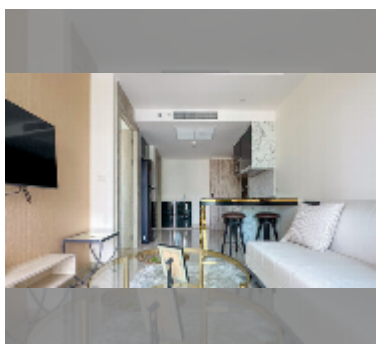

Condo for sale 1 bedroom 44.08 m² in The Riviera Monaco Pattaya, Pattaya

฿ 3,596,928

UNIT PARAMETERS:

UID	FS-241882
quota	thai quota
type	1 bedroom
size	44.08m²
floor	7
view	city view

PROJECT PARAMETERS:

district	Na Jomtien
buildings	1
floors	40
built in	2022
maintenance	฿ 26,448/year

FACILITIES:

General information: highrise, meters to beach: 500, minutes to beach: 5, pets are allowed, open parking, multy-level parking, covered parking.

Swimming pool: swimming pool, kids pool, rooftop pool, infinity view, water slides, waterfall, jacuzzi, sunbathing area.

Chill zone: chill zone, garden, rooftop chillout.

Health zone: gym, sauna, hamam.

Other: reception, lobby, clubhouse, meeting room, games room, kids playgarden, CCTV, security.