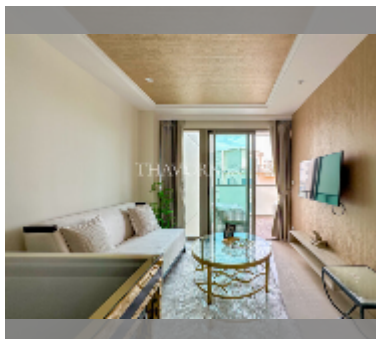

Condo for sale 1 bedroom 44.08 m² in The Riviera Monaco Pattaya, Pattaya

฿ 3,596,928

UNIT PARAMETERS:

UID	FS-241882
quota	thai quota
type	1 bedroom
size	44.08m²
floor	7
view	city view

PROJECT PARAMETERS:

district	Na Jomtien
buildings	1
floors	40
built in	2022
maintenance	฿ 26,448/year

FACILITIES:

General information: highrise, meters to beach: 500, minutes to beach: 5, pets are allowed, open parking, multy-level parking, covered parking.

Swimming pool: swimming pool, kids pool, rooftop pool, infinity view, water slides, waterfall, jacuzzi, sunbathing area.

Chill zone: chill zone, garden, rooftop chillout.

Health zone: gym, sauna, hamam.

Other: reception, lobby, clubhouse, meeting room, games room, kids playgarden, CCTV, security.