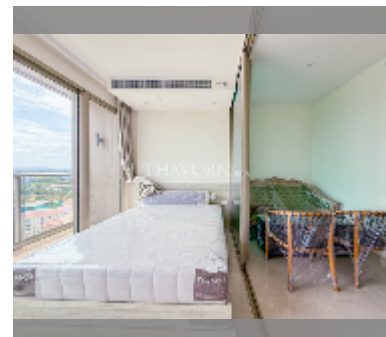

Condo for sale studio 25.74 m² in The Riviera Monaco Pattaya, Pattaya

฿ 2,182,752

UNIT PARAMETERS:

UID	FS-241877
quota	thai quota
type	studio
size	25.74m²
floor	19
view	city view

PROJECT PARAMETERS:

district	Na Jomtien
buildings	1
floors	40
built in	2022
maintenance	฿ 15,444/year

FACILITIES:

General information: highrise, meters to beach: 500, minutes to beach: 5, pets are allowed, open parking, multy-level parking, covered parking.

Swimming pool: swimming pool, kids pool, rooftop pool, infinity view, water slides, waterfall, jacuzzi, sunbathing area.

Chill zone: chill zone, garden, rooftop chillout.

Health zone: gym, sauna, hamam.

Other: reception, lobby, clubhouse, meeting room, games room, kids playgarden, CCTV, security.