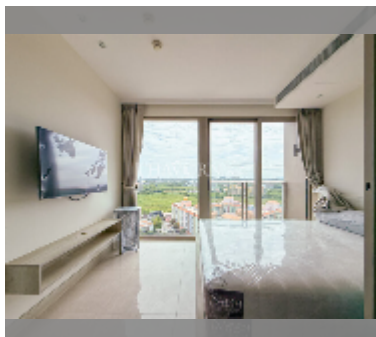

Condo for sale studio 25.74 m² in The Riviera Monaco Pattaya, Pattaya

฿ 2,182,752

UNIT PARAMETERS:

UID	FS-241877
quota	thai quota
type	studio
size	25.74m²
floor	19
view	city view

PROJECT PARAMETERS:

district	Na Jomtien
buildings	1
floors	40
built in	2022
maintenance	฿ 15,444/year

FACILITIES:

General information: highrise, meters to beach: 500, minutes to beach: 5, pets are allowed, open parking, multy-level parking, covered parking.

Swimming pool: swimming pool, kids pool, rooftop pool, infinity view, water slides, waterfall, jacuzzi, sunbathing area.

Chill zone: chill zone, garden, rooftop chillout.

Health zone: gym, sauna, hamam.

Other: reception, lobby, clubhouse, meeting room, games room, kids playgarden, CCTV, security.