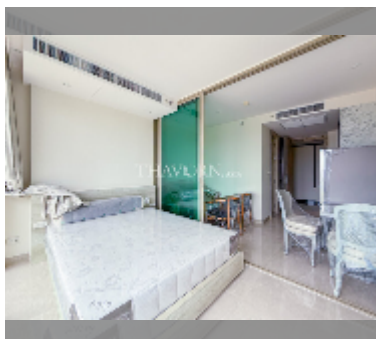

Condo for sale studio 25.74 m² in The Riviera Monaco Pattaya, Pattaya

฿ 2,182,752

UNIT PARAMETERS:

UID	FS-241877
quota	thai quota
type	studio
size	25.74m²
floor	19
view	city view

PROJECT PARAMETERS:

district	Na Jomtien
buildings	1
floors	40
built in	2022
maintenance	฿ 15,444/year

FACILITIES:

General information: highrise, meters to beach: 500, minutes to beach: 5, pets are allowed, open parking, multy-level parking, covered parking.

Swimming pool: swimming pool, kids pool, rooftop pool, infinity view, water slides, waterfall, jacuzzi, sunbathing area.

Chill zone: chill zone, garden, rooftop chillout.

Health zone: gym, sauna, hamam.

Other: reception, lobby, clubhouse, meeting room, games room, kids playgarden, CCTV, security.