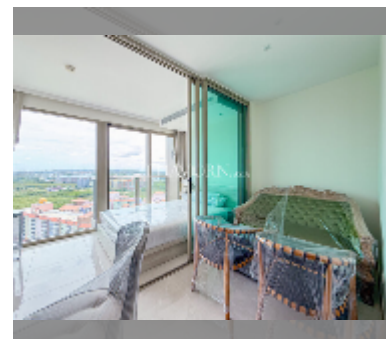

Condo for sale studio 25.74 m² in The Riviera Monaco Pattaya, Pattaya

฿ 2,182,752

UNIT PARAMETERS:

UID	FS-241877
quota	thai quota
type	studio
size	25.74m²
floor	19
view	city view

PROJECT PARAMETERS:

district	Na Jomtien
buildings	1
floors	40
built in	2022
maintenance	฿ 15,444/year

FACILITIES:

General information: highrise, meters to beach: 500, minutes to beach: 5, pets are allowed, open parking, multy-level parking, covered parking.

Swimming pool: swimming pool, kids pool, rooftop pool, infinity view, water slides, waterfall, jacuzzi, sunbathing area.

Chill zone: chill zone, garden, rooftop chillout.

Health zone: gym, sauna, hamam.

Other: reception, lobby, clubhouse, meeting room, games room, kids playgarden, CCTV, security.