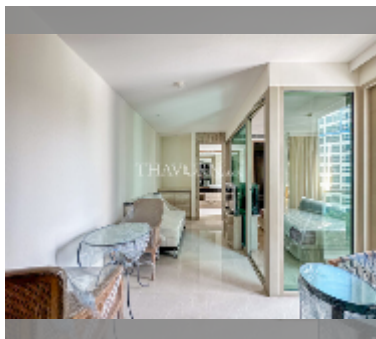

Condo for sale 1 bedroom 30.9 m² in The Riviera Monaco Pattaya, Pattaya

฿ 2,521,440

UNIT PARAMETERS:

UID	FS-241875
quota	thai quota
type	1 bedroom
size	30.9m²
floor	7
view	city view

PROJECT PARAMETERS:

district	Na Jomtien
buildings	1
floors	40
built in	2022
maintenance	฿ 18,540/year

FACILITIES:

General information: highrise, meters to beach: 500, minutes to beach: 5, pets are allowed, open parking, multy-level parking, covered parking.

Swimming pool: swimming pool, kids pool, rooftop pool, infinity view, water slides, waterfall, jacuzzi, sunbathing area.

Chill zone: chill zone, garden, rooftop chillout.

Health zone: gym, sauna, hamam.

Other: reception, lobby, clubhouse, meeting room, games room, kids playgarden, CCTV, security.