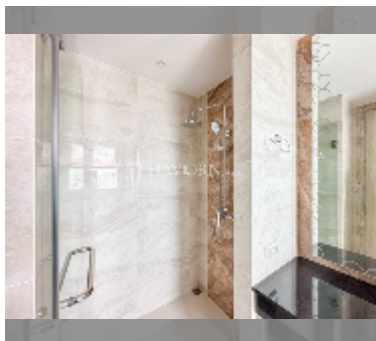

Condo for sale 1 bedroom 30.9 m² in The Riviera Monaco Pattaya, Pattaya

฿ 2,521,440

UNIT PARAMETERS:

UID	FS-241875
quota	thai quota
type	1 bedroom
size	30.9m ²
floor	7
view	city view

PROJECT PARAMETERS:

district	Na Jomtien
buildings	1
floors	40
built in	2022
maintenance	฿ 18,540/year

Chill zone: chill zone, garden, rooftop chillout.

Health zone: gym, sauna, hamam.

Other: reception, lobby, clubhouse, meeting room, games room, kids playgarden, CCTV, security.

[details](#)