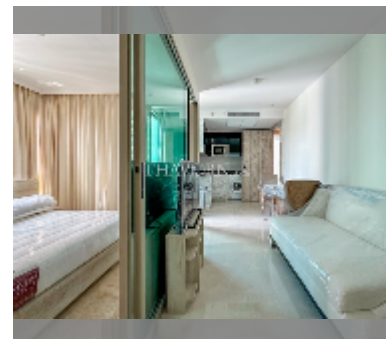

Condo for sale 1 bedroom 30.9 m² in The Riviera Monaco Pattaya, Pattaya

฿ 2,521,440

UNIT PARAMETERS:

UID	FS-241875
quota	thai quota
type	1 bedroom
size	30.9m²
floor	7
view	city view

PROJECT PARAMETERS:

district	Na Jomtien
buildings	1
floors	40
built in	2022
maintenance	฿ 18,540/year

FACILITIES:

General information: highrise, meters to beach: 500, minutes to beach: 5, pets are allowed, open parking, multy-level parking, covered parking.

Swimming pool: swimming pool, kids pool, rooftop pool, infinity view, water slides, waterfall, jacuzzi, sunbathing area.

Chill zone: chill zone, garden, rooftop chillout.

Health zone: gym, sauna, hamam.

Other: reception, lobby, clubhouse, meeting room, games room, kids playgarden, CCTV, security.