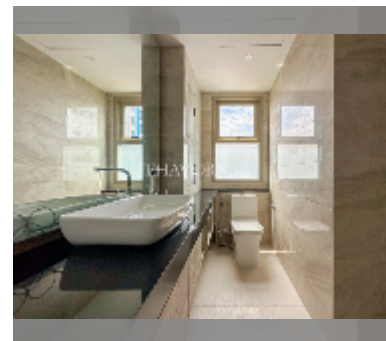

Condo for sale 1 bedroom 30.9 m² in The Riviera Monaco Pattaya, Pattaya

฿ 2,521,440

UNIT PARAMETERS:

UID	FS-241875
quota	thai quota
type	1 bedroom
size	30.9m²
floor	7
view	city view

PROJECT PARAMETERS:

district	Na Jomtien
buildings	1
floors	40
built in	2022
maintenance	฿ 18,540/year

FACILITIES:

General information: highrise, meters to beach: 500, minutes to beach: 5, pets are allowed, open parking, multy-level parking, covered parking.

Swimming pool: swimming pool, kids pool, rooftop pool, infinity view, water slides, waterfall, jacuzzi, sunbathing area.

Chill zone: chill zone, garden, rooftop chillout.

Health zone: gym, sauna, hamam.

Other: reception, lobby, clubhouse, meeting room, games room, kids playgarden, CCTV, security.