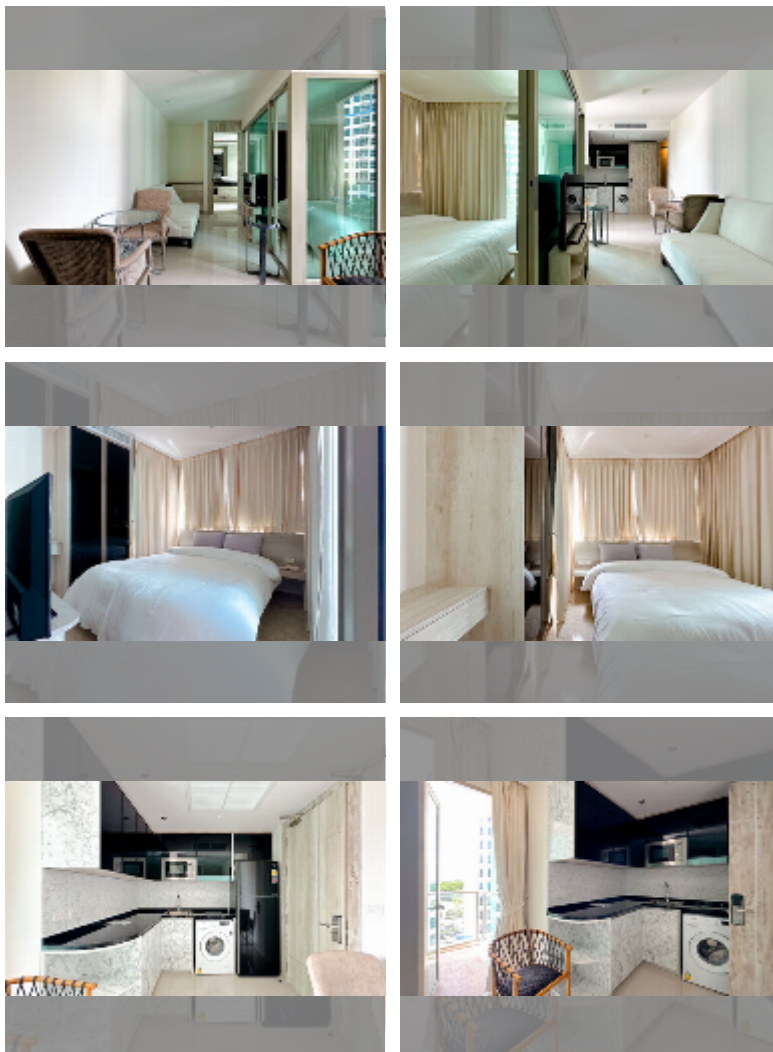

Condo for sale 1 bedroom 30.9 m² in The Riviera Monaco Pattaya, Pattaya

฿ 2,472,000

UNIT PARAMETERS:

UID	FS-241874
quota	thai quota
type	1 bedroom
size	30.9m²
floor	6
view	city view
quality	good

PROJECT PARAMETERS:

district	Na Jomtien
buildings	1
floors	40
built in	2022
maintenance	฿ 18,540/year

FACILITIES:

General information: highrise, meters to beach: 500, minutes to beach: 5, pets are allowed, open parking, mully-level parking, covered parking.

Swimming pool: swimming pool, kids pool, rooftop pool, infinity view, water slides, waterfall, jacuzzi, sunbathing area.

Chill zone: chill zone, garden, rooftop chillout.

Health zone: gym, sauna, hamam.

Other: reception, lobby, clubhouse, meeting room, games room, kids playgarden, CCTV, security.