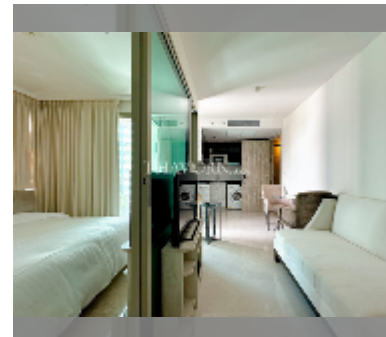

Condo for sale 1 bedroom 30.9 m² in The Riviera Monaco Pattaya, Pattaya

฿ 2,472,000

UNIT PARAMETERS:

UID	FS-241874
quota	thai quota
type	1 bedroom
size	30.9m²
floor	6
view	city view
quality	good

PROJECT PARAMETERS:

district	Na Jomtien
buildings	1
floors	40
built in	2022
maintenance	฿ 18,540/year

FACILITIES:

General information: highrise, meters to beach: 500, minutes to beach: 5, pets are allowed, open parking, mully-level parking, covered parking.

Swimming pool: swimming pool, kids pool, rooftop pool, infinity view, water slides, waterfall, jacuzzi, sunbathing area.

Chill zone: chill zone, garden, rooftop chillout.

Health zone: gym, sauna, hamam.

Other: reception, lobby, clubhouse, meeting room, games room, kids playgarden, CCTV, security.