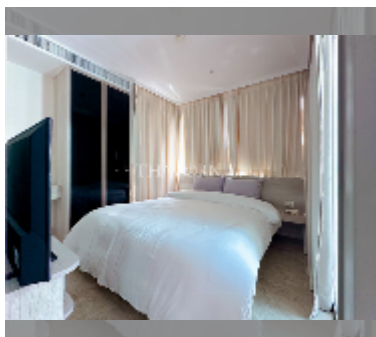

Condo for sale 1 bedroom 30.9 m² in The Riviera Monaco Pattaya, Pattaya

฿ 2,472,000

UNIT PARAMETERS:

UID	FS-241874
quota	thai quota
type	1 bedroom
size	30.9m²
floor	6
view	city view
quality	good

PROJECT PARAMETERS:

district	Na Jomtien
buildings	1
floors	40
built in	2022
maintenance	฿ 18,540/year

FACILITIES:

General information: highrise, meters to beach: 500, minutes to beach: 5, pets are allowed, open parking, mully-level parking, covered parking.

Swimming pool: swimming pool, kids pool, rooftop pool, infinity view, water slides, waterfall, jacuzzi, sunbathing area.

Chill zone: chill zone, garden, rooftop chillout.

Health zone: gym, sauna, hamam.

Other: reception, lobby, clubhouse, meeting room, games room, kids playgarden, CCTV, security.