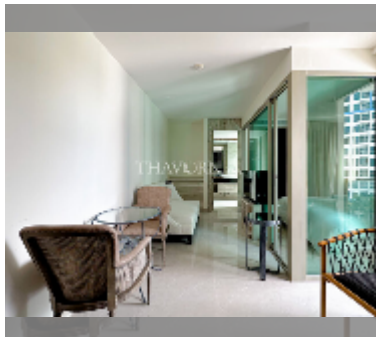

Condo for sale 1 bedroom 30.9 m² in The Riviera Monaco Pattaya, Pattaya

฿ 2,472,000

UNIT PARAMETERS:

UID	FS-241874
quota	thai quota
type	1 bedroom
size	30.9m²
floor	6
view	city view
quality	good

PROJECT PARAMETERS:

district	Na Jomtien
buildings	1
floors	40
built in	2022
maintenance	฿ 18,540/year

FACILITIES:

General information: highrise, meters to beach: 500, minutes to beach: 5, pets are allowed, open parking, mully-level parking, covered parking.

Swimming pool: swimming pool, kids pool, rooftop pool, infinity view, water slides, waterfall, jacuzzi, sunbathing area.

Chill zone: chill zone, garden, rooftop chillout.

Health zone: gym, sauna, hamam.

Other: reception, lobby, clubhouse, meeting room, games room, kids playgarden, CCTV, security.