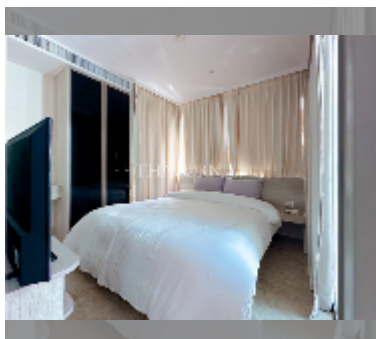

Condo for sale 1 bedroom 30.9 m² in The Riviera Monaco Pattaya, Pattaya

฿ 2,472,000

UNIT PARAMETERS:

UID	FS-241874
quota	thai quota
type	1 bedroom
size	30.9m²
floor	6
view	city view
quality	good

PROJECT PARAMETERS:

district	Na Jomtien
buildings	1
floors	40
built in	2022
maintenance	฿ 18,540/year

FACILITIES:

General information: highrise, meters to beach: 500, minutes to beach: 5, pets are allowed, open parking, mully-level parking, covered parking.

Swimming pool: swimming pool, kids pool, rooftop pool, infinity view, water slides, waterfall, jacuzzi, sunbathing area.

Chill zone: chill zone, garden, rooftop chillout.

Health zone: gym, sauna, hamam.

Other: reception, lobby, clubhouse, meeting room, games room, kids playgarden, CCTV, security.