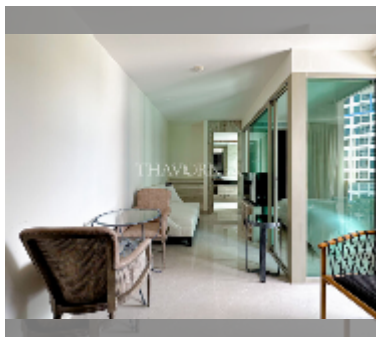

Condo for sale 1 bedroom 30.9 m² in The Riviera Monaco Pattaya, Pattaya

฿ 2,472,000

UNIT PARAMETERS:

UID	FS-241874
quota	thai quota
type	1 bedroom
size	30.9m²
floor	6
view	city view
quality	good

PROJECT PARAMETERS:

district	Na Jomtien
buildings	1
floors	40
built in	2022
maintenance	฿ 18,540/year

FACILITIES:

General information: highrise, meters to beach: 500, minutes to beach: 5, pets are allowed, open parking, mully-level parking, covered parking.

Swimming pool: swimming pool, kids pool, rooftop pool, infinity view, water slides, waterfall, jacuzzi, sunbathing area.

Chill zone: chill zone, garden, rooftop chillout.

Health zone: gym, sauna, hamam.

Other: reception, lobby, clubhouse, meeting room, games room, kids playgarden, CCTV, security.