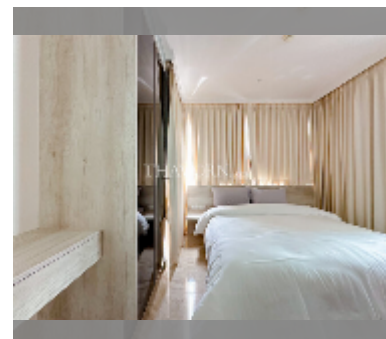

Condo for sale 1 bedroom 30.9 m² in The Riviera Monaco Pattaya, Pattaya

฿ 2,472,000

UNIT PARAMETERS:

UID	FS-241874
quota	thai quota
type	1 bedroom
size	30.9m²
floor	6
view	city view
quality	good

PROJECT PARAMETERS:

district	Na Jomtien
buildings	1
floors	40
built in	2022
maintenance	฿ 18,540/year

FACILITIES:

General information: highrise, meters to beach: 500, minutes to beach: 5, pets are allowed, open parking, mully-level parking, covered parking.

Swimming pool: swimming pool, kids pool, rooftop pool, infinity view, water slides, waterfall, jacuzzi, sunbathing area.

Chill zone: chill zone, garden, rooftop chillout.

Health zone: gym, sauna, hamam.

Other: reception, lobby, clubhouse, meeting room, games room, kids playgarden, CCTV, security.