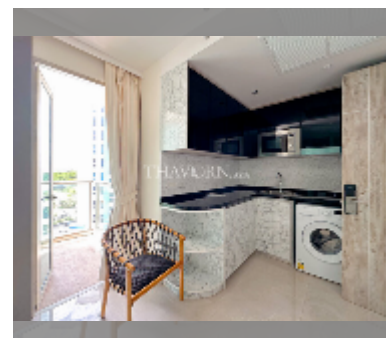

Condo for sale 1 bedroom 30.9 m² in The Riviera Monaco Pattaya, Pattaya

฿ 2,472,000

UNIT PARAMETERS:

UID	FS-241874
quota	thai quota
type	1 bedroom
size	30.9m²
floor	6
view	city view
quality	good

PROJECT PARAMETERS:

district	Na Jomtien
buildings	1
floors	40
built in	2022
maintenance	฿ 18,540/year

FACILITIES:

General information: highrise, meters to beach: 500, minutes to beach: 5, pets are allowed, open parking, mully-level parking, covered parking.

Swimming pool: swimming pool, kids pool, rooftop pool, infinity view, water slides, waterfall, jacuzzi, sunbathing area.

Chill zone: chill zone, garden, rooftop chillout.

Health zone: gym, sauna, hamam.

Other: reception, lobby, clubhouse, meeting room, games room, kids playgarden, CCTV, security.