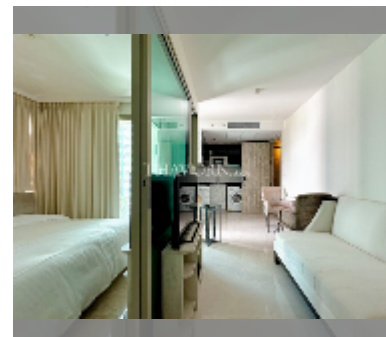

Condo for sale 1 bedroom 30.9 m² in The Riviera Monaco Pattaya, Pattaya

฿ 2,472,000

UNIT PARAMETERS:

UID	FS-241874
quota	thai quota
type	1 bedroom
size	30.9m²
floor	6
view	city view
quality	good

PROJECT PARAMETERS:

district	Na Jomtien
buildings	1
floors	40
built in	2022
maintenance	฿ 18,540/year

FACILITIES:

General information: highrise, meters to beach: 500, minutes to beach: 5, pets are allowed, open parking, mully-level parking, covered parking.

Swimming pool: swimming pool, kids pool, rooftop pool, infinity view, water slides, waterfall, jacuzzi, sunbathing area.

Chill zone: chill zone, garden, rooftop chillout.

Health zone: gym, sauna, hamam.

Other: reception, lobby, clubhouse, meeting room, games room, kids playgarden, CCTV, security.