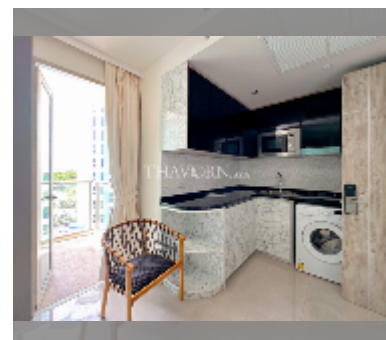

Condo for sale 1 bedroom 30.9 m² in The Riviera Monaco Pattaya, Pattaya

฿ 2,472,000

UNIT PARAMETERS:

UID	FS-241874
quota	thai quota
type	1 bedroom
size	30.9m²
floor	6
view	city view
quality	good

PROJECT PARAMETERS:

district	Na Jomtien
buildings	1
floors	40
built in	2022
maintenance	฿ 18,540/year

FACILITIES:

General information: highrise, meters to beach: 500, minutes to beach: 5, pets are allowed, open parking, mully-level parking, covered parking.

Swimming pool: swimming pool, kids pool, rooftop pool, infinity view, water slides, waterfall, jacuzzi, sunbathing area.

Chill zone: chill zone, garden, rooftop chillout.

Health zone: gym, sauna, hamam.

Other: reception, lobby, clubhouse, meeting room, games room, kids playgarden, CCTV, security.