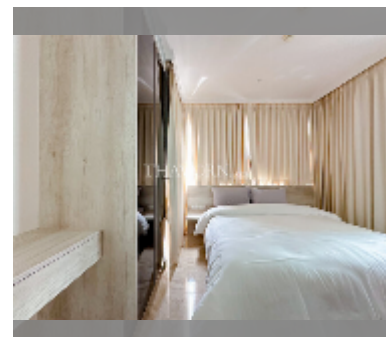

Condo for sale 1 bedroom 30.9 m² in The Riviera Monaco Pattaya, Pattaya

฿ 2,472,000

UNIT PARAMETERS:

UID	FS-241874
quota	thai quota
type	1 bedroom
size	30.9m²
floor	6
view	city view
quality	good

PROJECT PARAMETERS:

district	Na Jomtien
buildings	1
floors	40
built in	2022
maintenance	฿ 18,540/year

FACILITIES:

General information: highrise, meters to beach: 500, minutes to beach: 5, pets are allowed, open parking, mully-level parking, covered parking.

Swimming pool: swimming pool, kids pool, rooftop pool, infinity view, water slides, waterfall, jacuzzi, sunbathing area.

Chill zone: chill zone, garden, rooftop chillout.

Health zone: gym, sauna, hamam.

Other: reception, lobby, clubhouse, meeting room, games room, kids playgarden, CCTV, security.