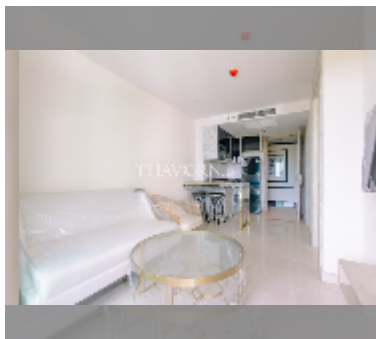

Condo for sale 1 bedroom 40.65 m² in The Riviera Monaco Pattaya, Pattaya

฿ 3,577,200

UNIT PARAMETERS:

UID	FS-241871
quota	thai quota
type	1 bedroom
size	40.65m²
floor	5
view	pool view
quality	good
equipment: furniture	

PROJECT PARAMETERS:

district	Na Jomtien
buildings	1
floors	40
built in	2022
maintenance	฿ 24,390/year

FACILITIES:

General information: highrise, meters to beach: 500, minutes to beach: 5, pets are allowed, open parking, multy-level parking, covered parking.

Swimming pool: swimming pool, kids pool, rooftop pool, infinity view, water slides, waterfall, jacuzzi, sunbathing area.

Chill zone: chill zone, garden, rooftop chillout.

Health zone: gym, sauna, hamam.

Other: reception, lobby, clubhouse, meeting room, games room, kids playgarden, CCTV, security.