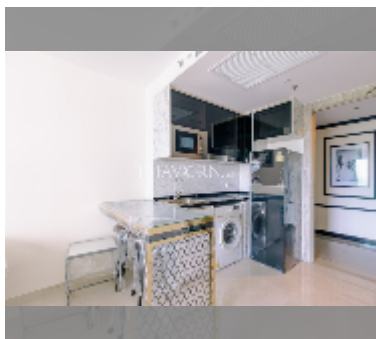

Condo for sale 1 bedroom 40.65 m² in The Riviera Monaco Pattaya, Pattaya

฿ 3,577,200

UNIT PARAMETERS:

UID	FS-241871
quota	thai quota
type	1 bedroom
size	40.65m²
floor	5
view	pool view
quality	good
equipment: furniture	

PROJECT PARAMETERS:

district	Na Jomtien
buildings	1
floors	40
built in	2022
maintenance	฿ 24,390/year

FACILITIES:

General information: highrise, meters to beach: 500, minutes to beach: 5, pets are allowed, open parking, multy-level parking, covered parking.

Swimming pool: swimming pool, kids pool, rooftop pool, infinity view, water slides, waterfall, jacuzzi, sunbathing area.

Chill zone: chill zone, garden, rooftop chillout.

Health zone: gym, sauna, hamam.

Other: reception, lobby, clubhouse, meeting room, games room, kids playgarden, CCTV, security.