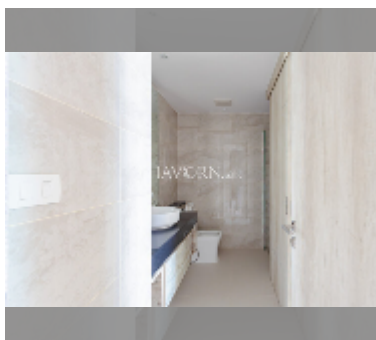

Condo for sale 1 bedroom 40.65 m² in The Riviera Monaco Pattaya, Pattaya

฿ 3,577,200

UNIT PARAMETERS:

UID	FS-241871
quota	thai quota
type	1 bedroom
size	40.65m²
floor	5
view	pool view
quality	good
equipment: furniture	

PROJECT PARAMETERS:

district	Na Jomtien
buildings	1
floors	40
built in	2022
maintenance	฿ 24,390/year

FACILITIES:

General information: highrise, meters to beach: 500, minutes to beach: 5, pets are allowed, open parking, multy-level parking, covered parking.

Swimming pool: swimming pool, kids pool, rooftop pool, infinity view, water slides, waterfall, jacuzzi, sunbathing area.

Chill zone: chill zone, garden, rooftop chillout.

Health zone: gym, sauna, hamam.

Other: reception, lobby, clubhouse, meeting room, games room, kids playgarden, CCTV, security.