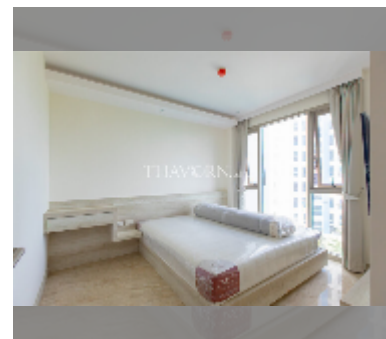

Condo for sale 1 bedroom 40.65 m² in The Riviera Monaco Pattaya, Pattaya

฿ 3,577,200

UNIT PARAMETERS:

UID	FS-241871
quota	thai quota
type	1 bedroom
size	40.65m²
floor	5
view	pool view
quality	good
equipment: furniture	

PROJECT PARAMETERS:

district	Na Jomtien
buildings	1
floors	40
built in	2022
maintenance	฿ 24,390/year

FACILITIES:

General information: highrise, meters to beach: 500, minutes to beach: 5, pets are allowed, open parking, multy-level parking, covered parking.

Swimming pool: swimming pool, kids pool, rooftop pool, infinity view, water slides, waterfall, jacuzzi, sunbathing area.

Chill zone: chill zone, garden, rooftop chillout.

Health zone: gym, sauna, hamam.

Other: reception, lobby, clubhouse, meeting room, games room, kids playgarden, CCTV, security.