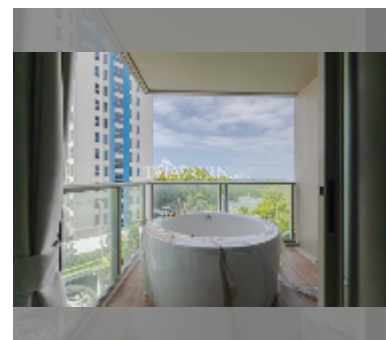

Condo for sale 1 bedroom 40.65 m² in The Riviera Monaco Pattaya, Pattaya

฿ 3,577,200

UNIT PARAMETERS:

UID	FS-241871
quota	thai quota
type	1 bedroom
size	40.65m²
floor	5
view	pool view
quality	good
equipment: furniture	

PROJECT PARAMETERS:

district	Na Jomtien
buildings	1
floors	40
built in	2022
maintenance	฿ 24,390/year

FACILITIES:

General information: highrise, meters to beach: 500, minutes to beach: 5, pets are allowed, open parking, multy-level parking, covered parking.

Swimming pool: swimming pool, kids pool, rooftop pool, infinity view, water slides, waterfall, jacuzzi, sunbathing area.

Chill zone: chill zone, garden, rooftop chillout.

Health zone: gym, sauna, hamam.

Other: reception, lobby, clubhouse, meeting room, games room, kids playgarden, CCTV, security.