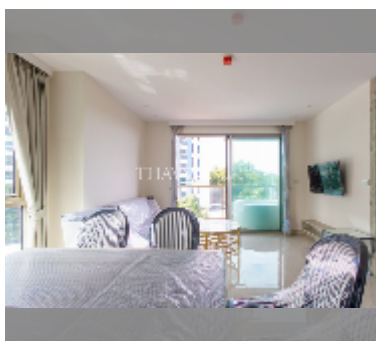

Condo for sale 1 bedroom 45.1 m² in The Riviera Monaco Pattaya, Pattaya

฿ 3,968,800

UNIT PARAMETERS:

UID	FS-241868
quota	thai quota
type	1 bedroom
size	45.1m²
floor	4
view	pool view
quality	good

PROJECT PARAMETERS:

district	Na Jomtien
buildings	1
floors	40
built in	2022
maintenance	฿ 27,060/year

FACILITIES:

General information: highrise, meters to beach: 500, minutes to beach: 5, pets are allowed, open parking, mully-level parking, covered parking.

Swimming pool: swimming pool, kids pool, rooftop pool, infinity view, water slides, waterfall, jacuzzi, sunbathing area.

Chill zone: chill zone, garden, rooftop chillout.

Health zone: gym, sauna, hamam.

Other: reception, lobby, clubhouse, meeting room, games room, kids playgarden, CCTV, security.