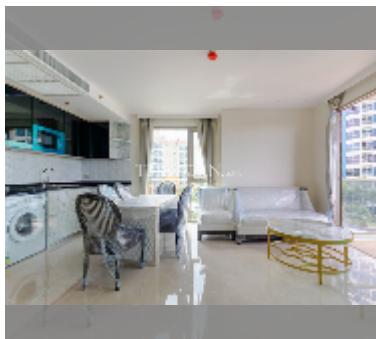

Condo for sale 1 bedroom 45.1 m² in The Riviera Monaco Pattaya, Pattaya

฿ 3,968,800

UNIT PARAMETERS:

UID	FS-241868
quota	thai quota
type	1 bedroom
size	45.1m²
floor	4
view	pool view
quality	good

PROJECT PARAMETERS:

district	Na Jomtien
buildings	1
floors	40
built in	2022
maintenance	฿ 27,060/year

FACILITIES:

General information: highrise, meters to beach: 500, minutes to beach: 5, pets are allowed, open parking, mully-level parking, covered parking.

Swimming pool: swimming pool, kids pool, rooftop pool, infinity view, water slides, waterfall, jacuzzi, sunbathing area.

Chill zone: chill zone, garden, rooftop chillout.

Health zone: gym, sauna, hamam.

Other: reception, lobby, clubhouse, meeting room, games room, kids playgarden, CCTV, security.