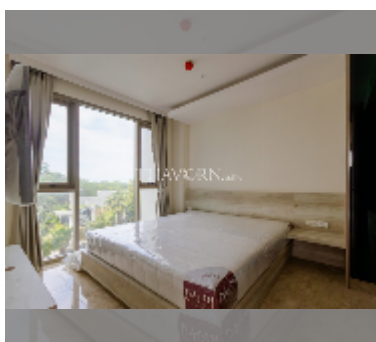

Condo for sale 1 bedroom 45.1 m² in The Riviera Monaco Pattaya, Pattaya

฿ 3,968,800

UNIT PARAMETERS:

UID	FS-241868
quota	thai quota
type	1 bedroom
size	45.1m²
floor	4
view	pool view
quality	good

PROJECT PARAMETERS:

district	Na Jomtien
buildings	1
floors	40
built in	2022
maintenance	฿ 27,060/year

FACILITIES:

General information: highrise, meters to beach: 500, minutes to beach: 5, pets are allowed, open parking, mully-level parking, covered parking.

Swimming pool: swimming pool, kids pool, rooftop pool, infinity view, water slides, waterfall, jacuzzi, sunbathing area.

Chill zone: chill zone, garden, rooftop chillout.

Health zone: gym, sauna, hamam.

Other: reception, lobby, clubhouse, meeting room, games room, kids playgarden, CCTV, security.