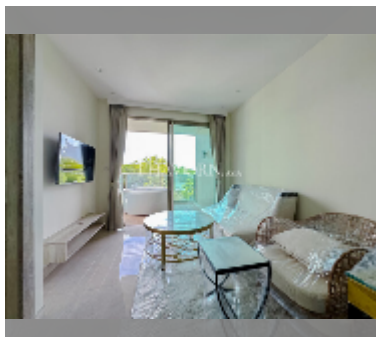

Condo for sale 1 bedroom 40.65 m² in The Riviera Monaco Pattaya, Pattaya

฿ 3,577,200

UNIT PARAMETERS:

UID	FS-241867
quota	thai quota
type	1 bedroom
size	40.65m²
floor	4
view	pool view
quality	good

PROJECT PARAMETERS:

district	Na Jomtien
buildings	1
floors	40
built in	2022
maintenance	฿ 24,390/year

FACILITIES:

General information: highrise, meters to beach: 500, minutes to beach: 5, pets are allowed, open parking, mully-level parking, covered parking.

Swimming pool: swimming pool, kids pool, rooftop pool, infinity view, water slides, waterfall, jacuzzi, sunbathing area.

Chill zone: chill zone, garden, rooftop chillout.

Health zone: gym, sauna, hamam.

Other: reception, lobby, clubhouse, meeting room, games room, kids playgarden, CCTV, security.