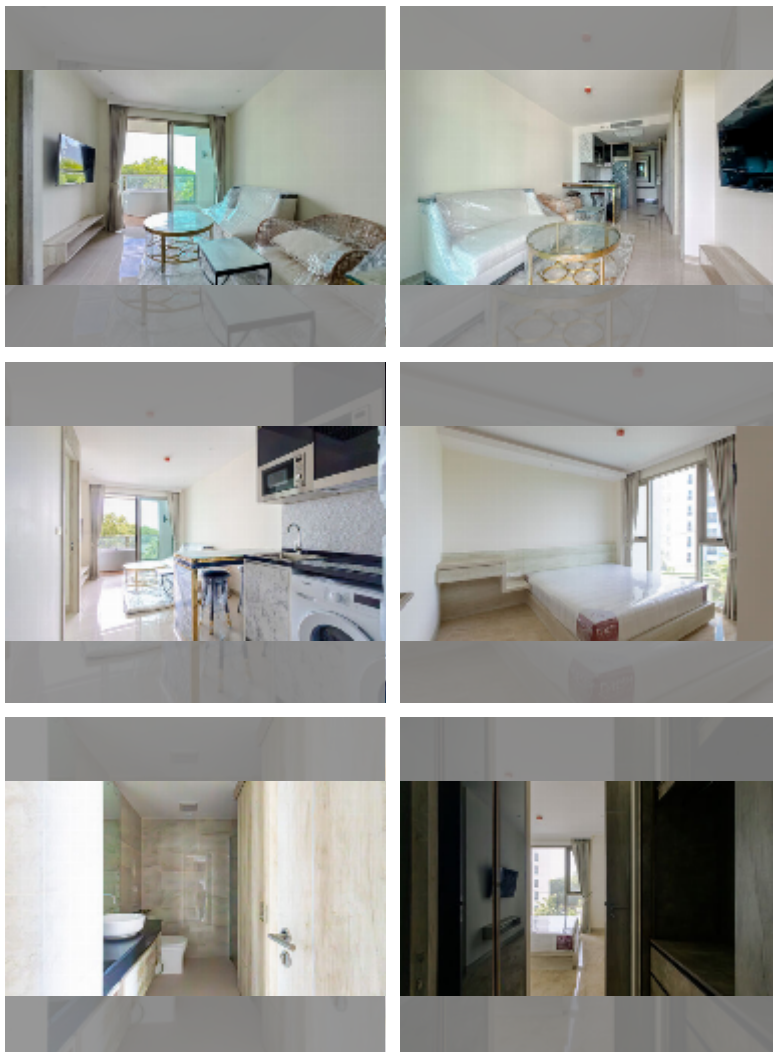

Condo for sale 1 bedroom 40.65 m² in The Riviera Monaco Pattaya, Pattaya

฿ 3,577,200

UNIT PARAMETERS:

UID	FS-241867
quota	thai quota
type	1 bedroom
size	40.65m²
floor	4
view	pool view
quality	good

PROJECT PARAMETERS:

district	Na Jomtien
buildings	1
floors	40
built in	2022
maintenance	฿ 24,390/year

FACILITIES:

General information: highrise, meters to beach: 500, minutes to beach: 5, pets are allowed, open parking, multy-level parking, covered parking.

Swimming pool: swimming pool, kids pool, rooftop pool, infinity view, water slides, waterfall, jacuzzi, sunbathing area.

Chill zone: chill zone, garden, rooftop chillout.

Health zone: gym, sauna, hamam.

Other: reception, lobby, clubhouse, meeting room, games room, kids playgarden, CCTV, security.