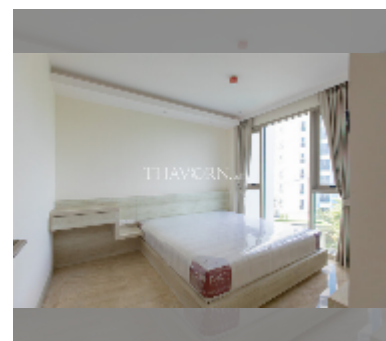

Condo for sale 1 bedroom 40.65 m² in The Riviera Monaco Pattaya, Pattaya

฿ 3,577,200

UNIT PARAMETERS:

UID	FS-241867
quota	thai quota
type	1 bedroom
size	40.65m²
floor	4
view	pool view
quality	good

PROJECT PARAMETERS:

district	Na Jomtien
buildings	1
floors	40
built in	2022
maintenance	฿ 24,390/year

FACILITIES:

General information: highrise, meters to beach: 500, minutes to beach: 5, pets are allowed, open parking, mully-level parking, covered parking.

Swimming pool: swimming pool, kids pool, rooftop pool, infinity view, water slides, waterfall, jacuzzi, sunbathing area.

Chill zone: chill zone, garden, rooftop chillout.

Health zone: gym, sauna, hamam.

Other: reception, lobby, clubhouse, meeting room, games room, kids playgarden, CCTV, security.