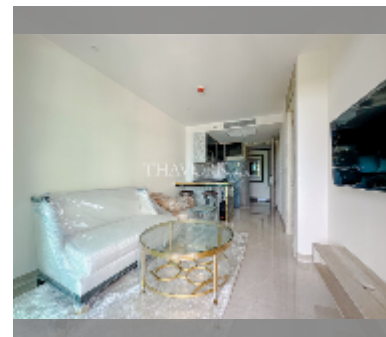

Condo for sale 1 bedroom 40.65 m² in The Riviera Monaco Pattaya, Pattaya

฿ 3,577,200

UNIT PARAMETERS:

UID	FS-241867
quota	thai quota
type	1 bedroom
size	40.65m²
floor	4
view	pool view
quality	good

PROJECT PARAMETERS:

district	Na Jomtien
buildings	1
floors	40
built in	2022
maintenance	฿ 24,390/year

FACILITIES:

General information: highrise, meters to beach: 500, minutes to beach: 5, pets are allowed, open parking, mully-level parking, covered parking.

Swimming pool: swimming pool, kids pool, rooftop pool, infinity view, water slides, waterfall, jacuzzi, sunbathing area.

Chill zone: chill zone, garden, rooftop chillout.

Health zone: gym, sauna, hamam.

Other: reception, lobby, clubhouse, meeting room, games room, kids playgarden, CCTV, security.