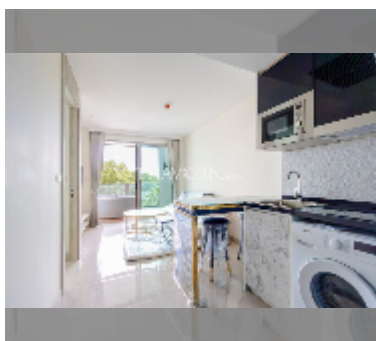

Condo for sale 1 bedroom 40.65 m² in The Riviera Monaco Pattaya, Pattaya

฿ 3,577,200

UNIT PARAMETERS:

UID	FS-241867
quota	thai quota
type	1 bedroom
size	40.65m²
floor	4
view	pool view
quality	good

PROJECT PARAMETERS:

district	Na Jomtien
buildings	1
floors	40
built in	2022
maintenance	฿ 24,390/year

FACILITIES:

General information: highrise, meters to beach: 500, minutes to beach: 5, pets are allowed, open parking, mully-level parking, covered parking.

Swimming pool: swimming pool, kids pool, rooftop pool, infinity view, water slides, waterfall, jacuzzi, sunbathing area.

Chill zone: chill zone, garden, rooftop chillout.

Health zone: gym, sauna, hamam.

Other: reception, lobby, clubhouse, meeting room, games room, kids playgarden, CCTV, security.