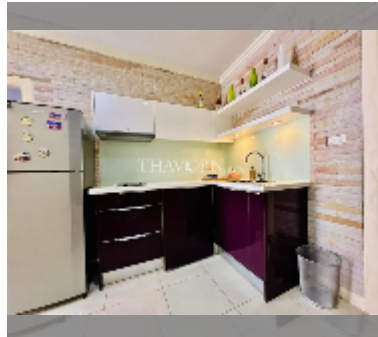

Condo for sale 1 bedroom 82 m² in New Nordic Dream Paradise, Pattaya

฿ 4,270,000

UNIT PARAMETERS:

UID	FS-241865
quota	foreign quota
type	1 bedroom
size	82m ²
floor	4
view	city view

PROJECT PARAMETERS:

district	Pratumnak
maintenance	฿ 34,440/year

FACILITIES:

- General information: boutique, underground parking.
- Swimming pool: swimming pool.
- Chill zone: chill zone, garden.
- Other: CCTV, security.

[details](#)