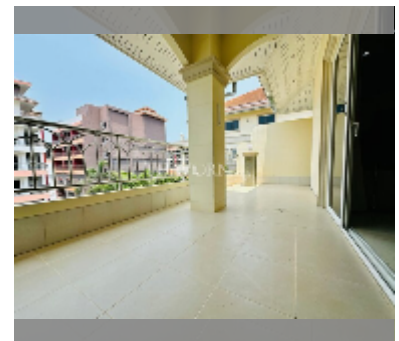

Condo for sale 1 bedroom 82 m² in New Nordic Dream Paradise, Pattaya

฿ 4,270,000

UNIT PARAMETERS:

UID	FS-241865
quota	foreign quota
type	1 bedroom
size	82m ²
floor	4
view	city view

PROJECT PARAMETERS:

district	Pratumnak
maintenance	฿ 34,440/year

FACILITIES:

- General information: boutique, underground parking.
- Swimming pool: swimming pool.
- Chill zone: chill zone, garden.
- Other: CCTV, security.

[details](#)