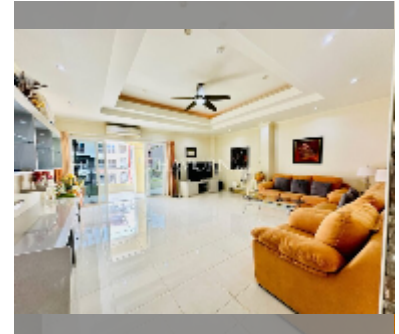

Condo for sale 1 bedroom 82 m² in New Nordic Dream Paradise, Pattaya

฿ 4,270,000

UNIT PARAMETERS:

UID	FS-241865
quota	foreign quota
type	1 bedroom
size	82m ²
floor	4
view	city view

PROJECT PARAMETERS:

district	Pratumnak
maintenance	฿ 34,440/year

FACILITIES:

- General information: boutique, underground parking.
- Swimming pool: swimming pool.
- Chill zone: chill zone, garden.
- Other: CCTV, security.

[details](#)