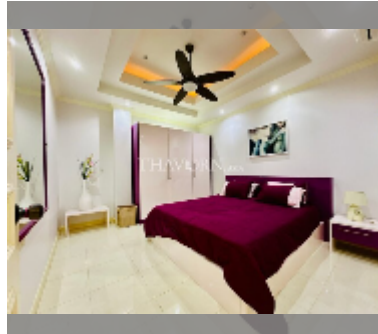

Condo for sale 1 bedroom 82 m² in New Nordic Dream Paradise, Pattaya

฿ 4,270,000

UNIT PARAMETERS:

UID	FS-241865
quota	foreign quota
type	1 bedroom
size	82m²
floor	4
view	city view

PROJECT PARAMETERS:

district	Pratumnak
maintenance	฿ 34,440/year

FACILITIES:

- General information: boutique, underground parking.
- Swimming pool: swimming pool.
- Chill zone: chill zone, garden.
- Other: CCTV, security.