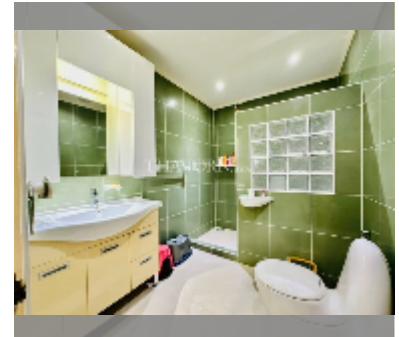

Condo for sale 1 bedroom 82 m² in New Nordic Dream Paradise, Pattaya

฿ 4,270,000

UNIT PARAMETERS:

UID	FS-241865
quota	foreign quota
type	1 bedroom
size	82m ²
floor	4
view	city view

PROJECT PARAMETERS:

district	Pratumnak
maintenance	฿ 34,440/year

FACILITIES:

- General information: boutique, underground parking.
- Swimming pool: swimming pool.
- Chill zone: chill zone, garden.
- Other: CCTV, security.

[details](#)