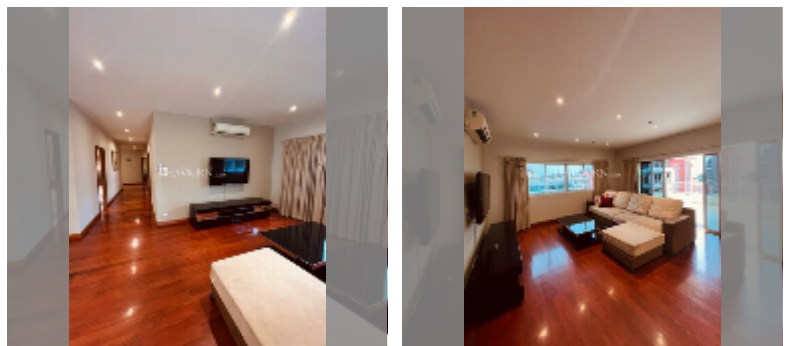

Condo for sale 3 bedroom 152 m² in New Nordic Dream Paradise, Pattaya

฿ 9,900,000

UNIT PARAMETERS:

UID	FS-241864
quota	foreign quota
type	3 bedroom
size	152m²
floor	5
view	garden view
quality	good
equipment: furniture	

PROJECT PARAMETERS:

district	Pratumnak
maintenance	฿ 63,840/year

FACILITIES:

General information: boutique, underground parking.

Swimming pool: swimming pool.

Chill zone: chill zone, garden.

Other: CCTV, security.