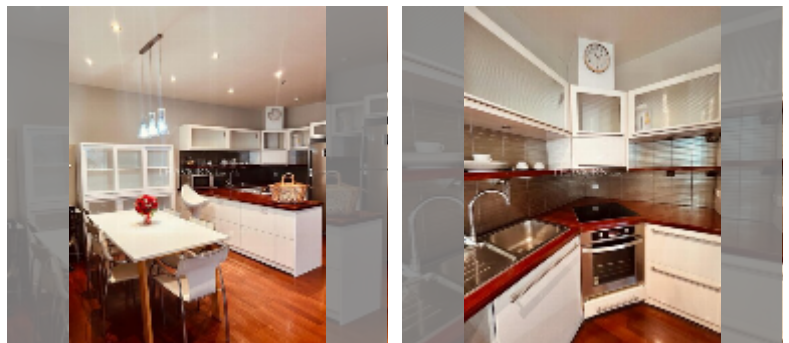

Condo for sale 3 bedroom 152 m² in New Nordic Dream Paradise, Pattaya

฿ 9,900,000

UNIT PARAMETERS:

UID	FS-241864
quota	foreign quota
type	3 bedroom
size	152m²
floor	5
view	garden view
quality	good
equipment: furniture	

PROJECT PARAMETERS:

district	Pratumnak
maintenance	฿ 63,840/year

FACILITIES:

General information: boutique, underground parking.

Swimming pool: swimming pool.

Chill zone: chill zone, garden.

Other: CCTV, security.