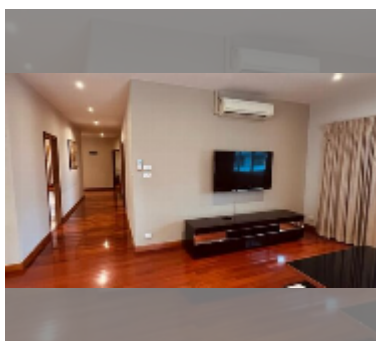

Condo for sale 3 bedroom 152 m² in New Nordic Dream Paradise, Pattaya

฿ 9,900,000

UNIT PARAMETERS:

UID	FS-241864
quota	foreign quota
type	3 bedroom
size	152m²
floor	5
view	garden view
quality	good
equipment: furniture	

PROJECT PARAMETERS:

district	Pratumnak
maintenance	฿ 63,840/year

FACILITIES:

General information: boutique, underground parking.

Swimming pool: swimming pool.

Chill zone: chill zone, garden.

Other: CCTV, security.