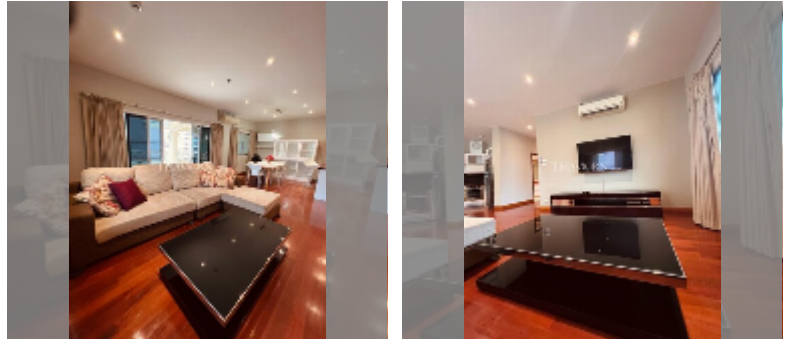

Condo for sale 3 bedroom 152 m² in New Nordic Dream Paradise, Pattaya

฿ 9,900,000

UNIT PARAMETERS:

UID	FS-241864
quota	foreign quota
type	3 bedroom
size	152m²
floor	5
view	garden view
quality	good
equipment: furniture	

PROJECT PARAMETERS:

district	Pratumnak
maintenance	฿ 63,840/year

FACILITIES:

General information: boutique, underground parking.

Swimming pool: swimming pool.

Chill zone: chill zone, garden.

Other: CCTV, security.