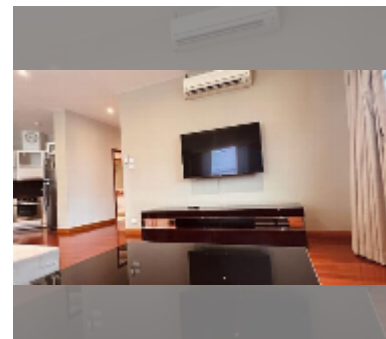

Condo for sale 3 bedroom 152 m² in New Nordic Dream Paradise, Pattaya

฿ 9,900,000

UNIT PARAMETERS:

UID	FS-241864
quota	foreign quota
type	3 bedroom
size	152m²
floor	5
view	garden view
quality	good
equipment: furniture	

PROJECT PARAMETERS:

district	Pratumnak
maintenance	฿ 63,840/year

FACILITIES:

General information: boutique, underground parking.

Swimming pool: swimming pool.

Chill zone: chill zone, garden.

Other: CCTV, security.