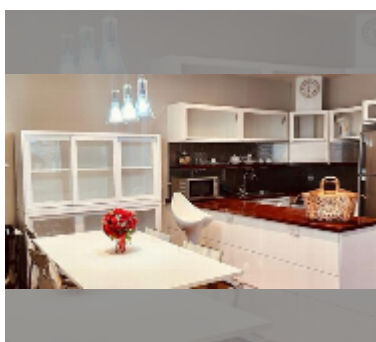

Condo for sale 3 bedroom 152 m² in New Nordic Dream Paradise, Pattaya

฿ 9,900,000

UNIT PARAMETERS:

UID	FS-241864
quota	foreign quota
type	3 bedroom
size	152m²
floor	5
view	garden view
quality	good
equipment: furniture	

PROJECT PARAMETERS:

district	Pratumnak
maintenance	฿ 63,840/year

FACILITIES:

General information: boutique, underground parking.

Swimming pool: swimming pool.

Chill zone: chill zone, garden.

Other: CCTV, security.