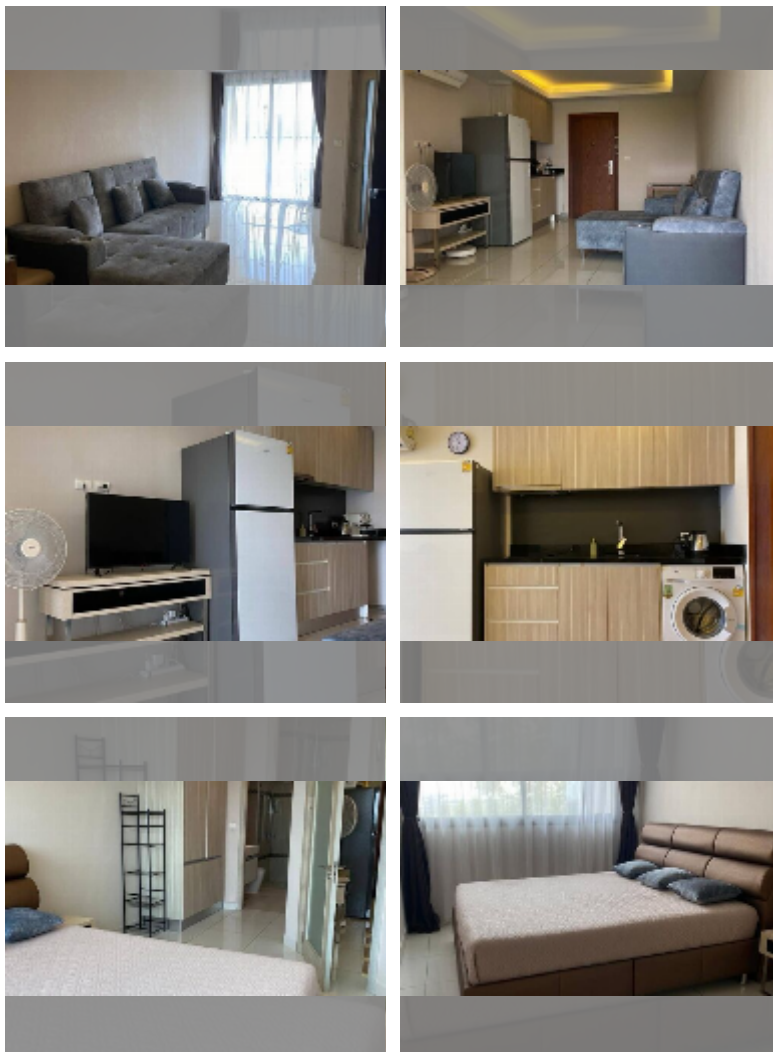

Condo for sale 1 bedroom 50 m² in Laguna Beach Resort, Pattaya

฿ 2,820,000

UNIT PARAMETERS:

UID	FS-241863
quota	foreign quota
type	1 bedroom
size	50m²
floor	5
view	pool view
quality	good
equipment: furniture, air conditioner, television, washing-machine, refrigerator	

PROJECT PARAMETERS:

district	Jomtien
buildings	3
floors	8
built in	2015
maintenance	฿ 21,000/year

FACILITIES:

General information: resort, meters to beach: 500, underground parking.

Swimming pool: swimming pool, kids pool, water slides, waterfall, jacuzzi, sunbathing area, artificial beach.

Chill zone: chill zone, garden.

Health zone: gym.

Other: reception, clubhouse, kids playgarden, security, minimart, laundry.