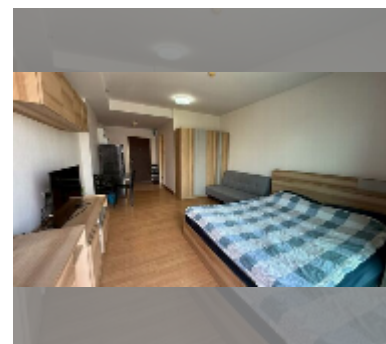

Condo for sale studio 32 m² in Supalai Mare, Pattaya

฿ 1,750,000

UNIT PARAMETERS:

UID	FS-241861
quota	foreign quota
type	studio
size	32m²
floor	21
view	city view
quality	good
equipment:	furniture

PROJECT PARAMETERS:

district	Thepprasit
buildings	1
floors	35
built in	2016
maintenance	฿ 11,520/year

FACILITIES:

General information: highrise, meters to beach: 600, minutes to beach: 8, open parking, multy-level parking, covered parking.

Swimming pool: swimming pool, kids pool, waterfall.

Chill zone: chill zone, garden.

Health zone: gym.

Other: lobby, CCTV, security, laundry.