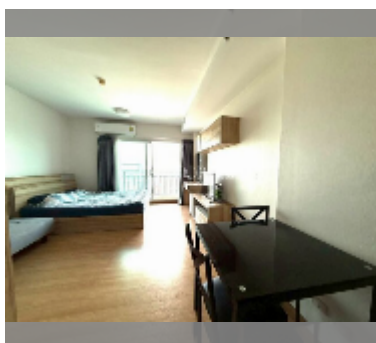

Condo for sale studio 32 m² in Supalai Mare, Pattaya

฿ 1,750,000

UNIT PARAMETERS:

UID	FS-241861
quota	foreign quota
type	studio
size	32m²
floor	21
view	city view
quality	good
equipment: furniture	

PROJECT PARAMETERS:

district	Thepprasit
buildings	1
floors	35
built in	2016
maintenance	฿ 11,520/year

FACILITIES:

General information: highrise, meters to beach: 600, minutes to beach: 8, open parking, multy-level parking, covered parking.

Swimming pool: swimming pool, kids pool, waterfall.

Chill zone: chill zone, garden.

Health zone: gym.

Other: lobby, CCTV, security, laundry.