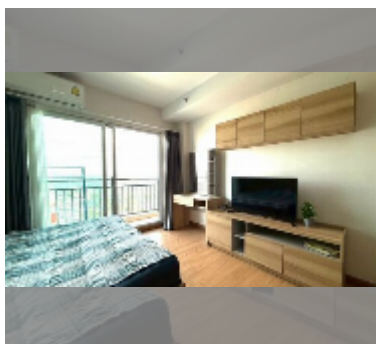

Condo for sale studio 32 m² in Supalai Mare, Pattaya

฿ 1,750,000

UNIT PARAMETERS:

UID	FS-241861
quota	foreign quota
type	studio
size	32m²
floor	21
view	city view
quality	good
equipment:	furniture

PROJECT PARAMETERS:

district	Thepprasit
buildings	1
floors	35
built in	2016
maintenance	฿ 11,520/year

FACILITIES:

General information: highrise, meters to beach: 600, minutes to beach: 8, open parking, multy-level parking, covered parking.

Swimming pool: swimming pool, kids pool, waterfall.

Chill zone: chill zone, garden.

Health zone: gym.

Other: lobby, CCTV, security, laundry.