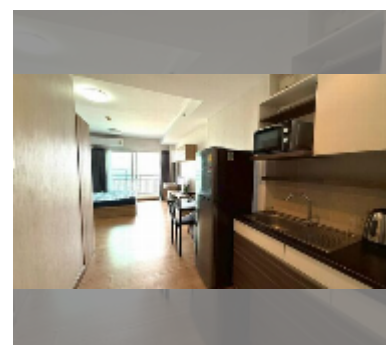

Condo for sale studio 32 m² in Supalai Mare, Pattaya

฿ 1,750,000

UNIT PARAMETERS:

UID	FS-241861
quota	foreign quota
type	studio
size	32m²
floor	21
view	city view
quality	good
equipment:	furniture

PROJECT PARAMETERS:

district	Thepprasit
buildings	1
floors	35
built in	2016
maintenance	฿ 11,520/year

FACILITIES:

General information: highrise, meters to beach: 600, minutes to beach: 8, open parking, multy-level parking, covered parking.

Swimming pool: swimming pool, kids pool, waterfall.

Chill zone: chill zone, garden.

Health zone: gym.

Other: lobby, CCTV, security, laundry.