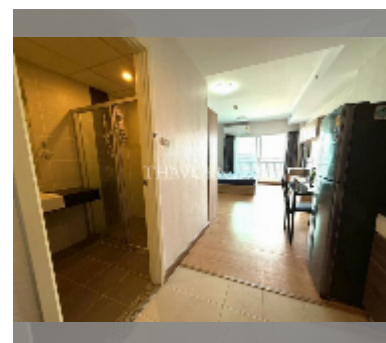

Condo for sale studio 32 m² in Supalai Mare, Pattaya

฿ 1,750,000

UNIT PARAMETERS:

UID	FS-241861
quota	foreign quota
type	studio
size	32m²
floor	21
view	city view
quality	good
equipment: furniture	

PROJECT PARAMETERS:

district	Thepprasit
buildings	1
floors	35
built in	2016
maintenance	฿ 11,520/year

FACILITIES:

General information: highrise, meters to beach: 600, minutes to beach: 8, open parking, multy-level parking, covered parking.

Swimming pool: swimming pool, kids pool, waterfall.

Chill zone: chill zone, garden.

Health zone: gym.

Other: lobby, CCTV, security, laundry.