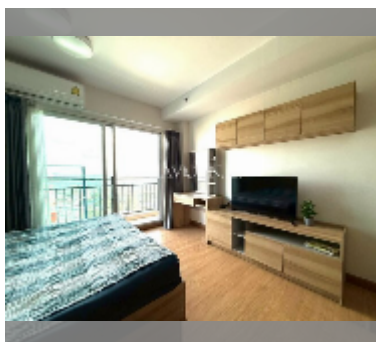

Condo for sale studio 32 m² in Supalai Mare, Pattaya

฿ 1,750,000

UNIT PARAMETERS:

UID	FS-241861
quota	foreign quota
type	studio
size	32m²
floor	21
view	city view
quality	good
equipment: furniture	

PROJECT PARAMETERS:

district	Thepprasit
buildings	1
floors	35
built in	2016
maintenance	฿ 11,520/year

FACILITIES:

General information: highrise, meters to beach: 600, minutes to beach: 8, open parking, multy-level parking, covered parking.

Swimming pool: swimming pool, kids pool, waterfall.

Chill zone: chill zone, garden.

Health zone: gym.

Other: lobby, CCTV, security, laundry.