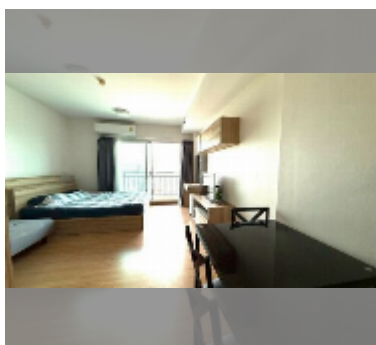

Condo for sale studio 32 m² in Supalai Mare, Pattaya

฿ 1,750,000

UNIT PARAMETERS:

UID	FS-241861
quota	foreign quota
type	studio
size	32m²
floor	21
view	city view
quality	good
equipment:	furniture

PROJECT PARAMETERS:

district	Thepprasit
buildings	1
floors	35
built in	2016
maintenance	฿ 11,520/year

FACILITIES:

General information: highrise, meters to beach: 600, minutes to beach: 8, open parking, multy-level parking, covered parking.

Swimming pool: swimming pool, kids pool, waterfall.

Chill zone: chill zone, garden.

Health zone: gym.

Other: lobby, CCTV, security, laundry.