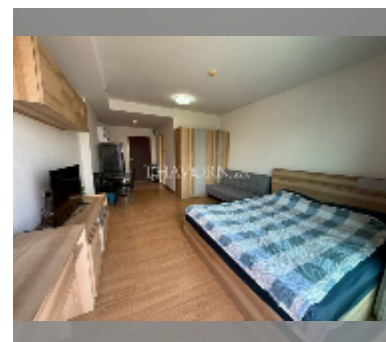

Condo for sale studio 32 m² in Supalai Mare, Pattaya

฿ 1,750,000

UNIT PARAMETERS:

UID	FS-241861
quota	foreign quota
type	studio
size	32m²
floor	21
view	city view
quality	good
equipment: furniture	

PROJECT PARAMETERS:

district	Thepprasit
buildings	1
floors	35
built in	2016
maintenance	฿ 11,520/year

FACILITIES:

General information: highrise, meters to beach: 600, minutes to beach: 8, open parking, multy-level parking, covered parking.

Swimming pool: swimming pool, kids pool, waterfall.

Chill zone: chill zone, garden.

Health zone: gym.

Other: lobby, CCTV, security, laundry.