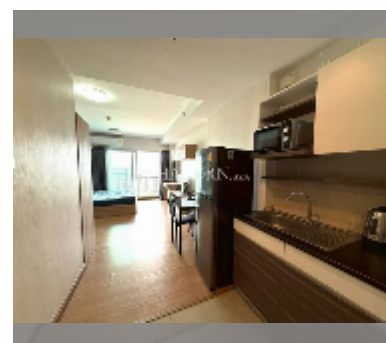

Condo for sale studio 32 m² in Supalai Mare, Pattaya

฿ 1,750,000

UNIT PARAMETERS:

UID	FS-241861
quota	foreign quota
type	studio
size	32m²
floor	21
view	city view
quality	good
equipment: furniture	

PROJECT PARAMETERS:

district	Thepprasit
buildings	1
floors	35
built in	2016
maintenance	฿ 11,520/year

FACILITIES:

General information: highrise, meters to beach: 600, minutes to beach: 8, open parking, multy-level parking, covered parking.

Swimming pool: swimming pool, kids pool, waterfall.

Chill zone: chill zone, garden.

Health zone: gym.

Other: lobby, CCTV, security, laundry.