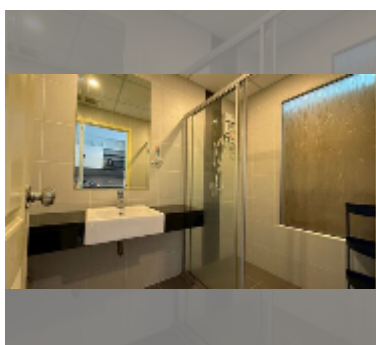

Condo for sale studio 32 m² in Supalai Mare, Pattaya

฿ 1,750,000

UNIT PARAMETERS:

UID	FS-241861
quota	foreign quota
type	studio
size	32m²
floor	21
view	city view
quality	good
equipment:	furniture

PROJECT PARAMETERS:

district	Thepprasit
buildings	1
floors	35
built in	2016
maintenance	฿ 11,520/year

FACILITIES:

General information: highrise, meters to beach: 600, minutes to beach: 8, open parking, multy-level parking, covered parking.

Swimming pool: swimming pool, kids pool, waterfall.

Chill zone: chill zone, garden.

Health zone: gym.

Other: lobby, CCTV, security, laundry.