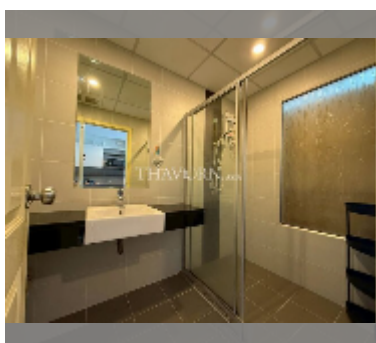

Condo for sale studio 32 m² in Supalai Mare, Pattaya

฿ 1,750,000

UNIT PARAMETERS:

UID	FS-241861
quota	foreign quota
type	studio
size	32m²
floor	21
view	city view
quality	good
equipment: furniture	

PROJECT PARAMETERS:

district	Thepprasit
buildings	1
floors	35
built in	2016
maintenance	฿ 11,520/year

FACILITIES:

General information: highrise, meters to beach: 600, minutes to beach: 8, open parking, multy-level parking, covered parking.

Swimming pool: swimming pool, kids pool, waterfall.

Chill zone: chill zone, garden.

Health zone: gym.

Other: lobby, CCTV, security, laundry.