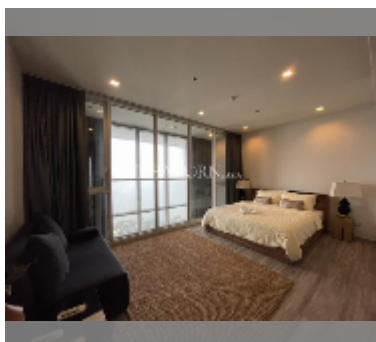

Condo for sale 2 bedroom 88 m² in Baan Plai Haad, Pattaya

฿ 11,900,000

UNIT PARAMETERS:

UID	FS-241856
quota	foreign quota
type	2 bedroom
size	88m²
floor	18
view	sea view
quality	good
equipment: furniture, air conditioner, television	

PROJECT PARAMETERS:

district	Wongamat
buildings	2
floors	31
built in	2015
maintenance	฿ 36,960/year

FACILITIES:

General information: highrise, open parking, covered parking.

Swimming pool: swimming pool, rooftop pool.

Chill zone: chill zone, garden, rooftop chillout.

Health zone: gym, sauna.

Other: lobby, CCTV, security, minimart.