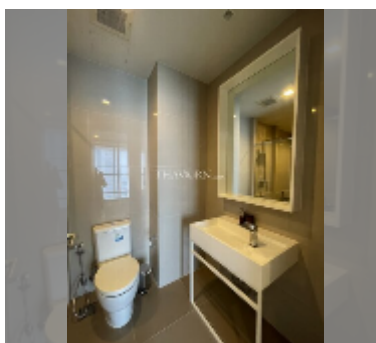

Condo for sale 2 bedroom 88 m² in Baan Plai Haad, Pattaya

฿ 11,900,000

UNIT PARAMETERS:

UID	FS-241856
quota	foreign quota
type	2 bedroom
size	88m²
floor	18
view	sea view
quality	good
equipment: furniture, air conditioner, television	

PROJECT PARAMETERS:

district	Wongamat
buildings	2
floors	31
built in	2015
maintenance	฿ 36,960/year

FACILITIES:

General information: highrise, open parking, covered parking.

Swimming pool: swimming pool, rooftop pool.

Chill zone: chill zone, garden, rooftop chillout.

Health zone: gym, sauna.

Other: lobby, CCTV, security, minimart.