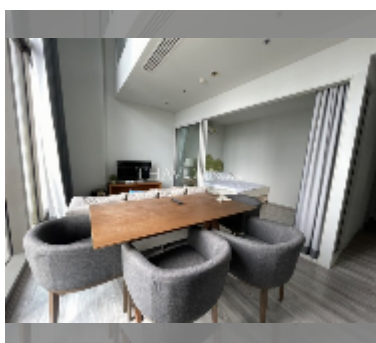

Condo for sale 2 bedroom 88 m² in Baan Plai Haad, Pattaya

฿ 11,900,000

UNIT PARAMETERS:

UID	FS-241856
quota	foreign quota
type	2 bedroom
size	88m²
floor	18
view	sea view
quality	good
equipment: furniture, air conditioner, television	

PROJECT PARAMETERS:

district	Wongamat
buildings	2
floors	31
built in	2015
maintenance	฿ 36,960/year

FACILITIES:

General information: highrise, open parking, covered parking.

Swimming pool: swimming pool, rooftop pool.

Chill zone: chill zone, garden, rooftop chillout.

Health zone: gym, sauna.

Other: lobby, CCTV, security, minimart.