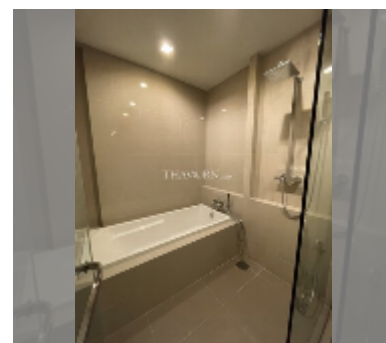

Condo for sale 2 bedroom 88 m² in Baan Plai Haad, Pattaya

฿ 11,900,000

UNIT PARAMETERS:

UID	FS-241856
quota	foreign quota
type	2 bedroom
size	88m²
floor	18
view	sea view
quality	good
equipment: furniture, air conditioner, television	

PROJECT PARAMETERS:

district	Wongamat
buildings	2
floors	31
built in	2015
maintenance	฿ 36,960/year

FACILITIES:

General information: highrise, open parking, covered parking.

Swimming pool: swimming pool, rooftop pool.

Chill zone: chill zone, garden, rooftop chillout.

Health zone: gym, sauna.

Other: lobby, CCTV, security, minimart.