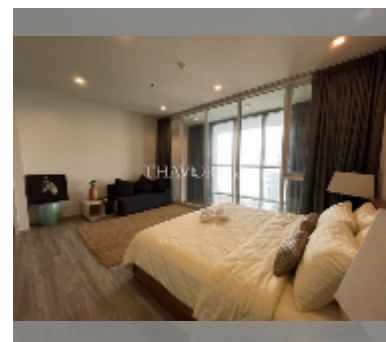

Condo for sale 2 bedroom 88 m² in Baan Plai Haad, Pattaya

฿ 11,900,000

UNIT PARAMETERS:

UID	FS-241856
quota	foreign quota
type	2 bedroom
size	88m²
floor	18
view	sea view
quality	good
equipment: furniture, air conditioner, television	

PROJECT PARAMETERS:

district	Wongamat
buildings	2
floors	31
built in	2015
maintenance	฿ 36,960/year

FACILITIES:

General information: highrise, open parking, covered parking.

Swimming pool: swimming pool, rooftop pool.

Chill zone: chill zone, garden, rooftop chillout.

Health zone: gym, sauna.

Other: lobby, CCTV, security, minimart.