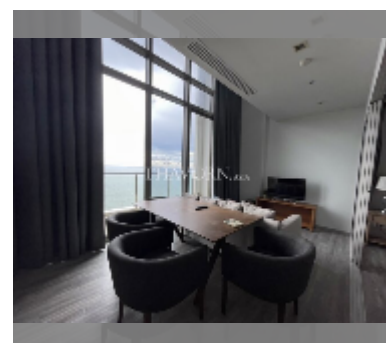

Condo for sale 2 bedroom 88 m² in Baan Plai Haad, Pattaya

฿ 11,900,000

UNIT PARAMETERS:

UID	FS-241856
quota	foreign quota
type	2 bedroom
size	88m²
floor	18
view	sea view
quality	good
equipment: furniture, air conditioner, television	

PROJECT PARAMETERS:

district	Wongamat
buildings	2
floors	31
built in	2015
maintenance	฿ 36,960/year

FACILITIES:

General information: highrise, open parking, covered parking.

Swimming pool: swimming pool, rooftop pool.

Chill zone: chill zone, garden, rooftop chillout.

Health zone: gym, sauna.

Other: lobby, CCTV, security, minimart.