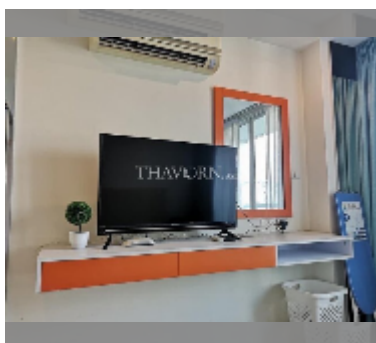

Condo for sale studio 23 m² in Art on the Hill, Pattaya

฿ 1,420,000

UNIT PARAMETERS:

UID	FS-241854
quota	foreign quota
type	studio
size	23m²
floor	6
view	city view

PROJECT PARAMETERS:

district	Pratumnak
buildings	1
floors	8
built in	2014
maintenance	฿ 10,764/year

FACILITIES:

General information: lowrise, underground parking.

Swimming pool: swimming pool, rooftop pool.

Chill zone: chill zone, garden, rooftop chillout.

Health zone: gym.

Other: lobby, CCTV, security.