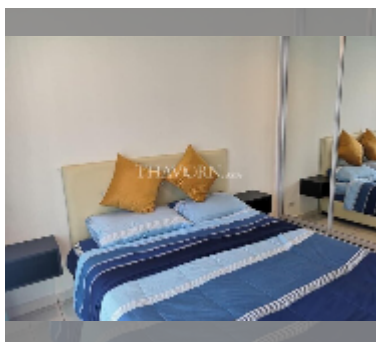

Condo for sale studio 23 m² in Art on the Hill, Pattaya

฿ 1,420,000

UNIT PARAMETERS:

UID	FS-241854
quota	foreign quota
type	studio
size	23m²
floor	6
view	city view

PROJECT PARAMETERS:

district	Pratumnak
buildings	1
floors	8
built in	2014
maintenance	฿ 10,764/year

FACILITIES:

General information: lowrise, underground parking.

Swimming pool: swimming pool, rooftop pool.

Chill zone: chill zone, garden, rooftop chillout.

Health zone: gym.

Other: lobby, CCTV, security.