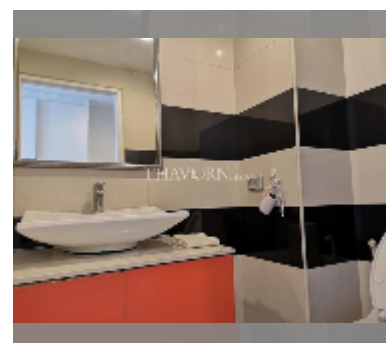

Condo for sale studio 23 m² in Art on the Hill, Pattaya

฿ 1,420,000

UNIT PARAMETERS:

UID	FS-241854
quota	foreign quota
type	studio
size	23m²
floor	6
view	city view

PROJECT PARAMETERS:

district	Pratumnak
buildings	1
floors	8
built in	2014
maintenance	฿ 10,764/year

FACILITIES:

General information: lowrise, underground parking.

Swimming pool: swimming pool, rooftop pool.

Chill zone: chill zone, garden, rooftop chillout.

Health zone: gym.

Other: lobby, CCTV, security.