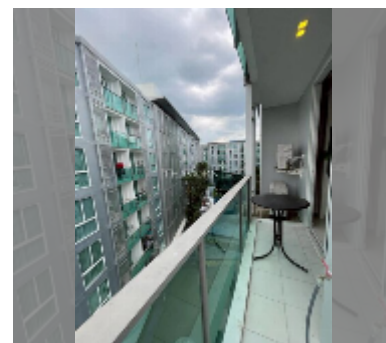

Condo for sale 1 bedroom 37.5 m² in City Center Residence, Pattaya

฿ 2,990,000

UNIT PARAMETERS:

UID	FS-241850
quota	thai quota
type	1 bedroom
size	37.5m ²
floor	6
view	pool view
quality	good
equipment: furniture, air conditioner, washing-machine, refrigerator	

PROJECT PARAMETERS:

district	Central Pattaya
buildings	3
floors	8
built in	2017
maintenance	฿ 22,050/year

FACILITIES:

General information: resort, meters to beach: 2000, minutes to beach: 15, underground parking.

Swimming pool: swimming pool, kids pool, waterfall.

Chill zone: garden.

Health zone: gym, sauna.

Other: lobby, CCTV, security.

details