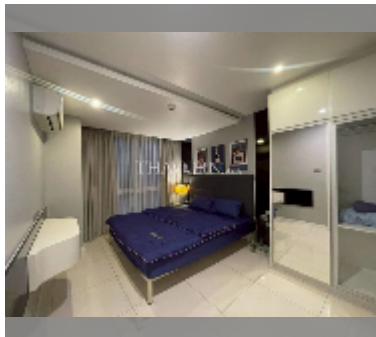

Condo for sale 1 bedroom 37.5 m² in City Center Residence, Pattaya

฿ 2,990,000

UNIT PARAMETERS:

UID	FS-241850
quota	thai quota
type	1 bedroom
size	37.5m²
floor	6
view	pool view
quality	good
equipment: furniture, air conditioner, washing-machine, refrigerator	

PROJECT PARAMETERS:

district	Central Pattaya
buildings	3
floors	8
built in	2017
maintenance	฿ 22,050/year

FACILITIES:

General information: resort, meters to beach: 2000, minutes to beach: 15, underground parking.

Swimming pool: swimming pool, kids pool, waterfall.

Chill zone: garden.

Health zone: gym, sauna.

Other: lobby, CCTV, security.