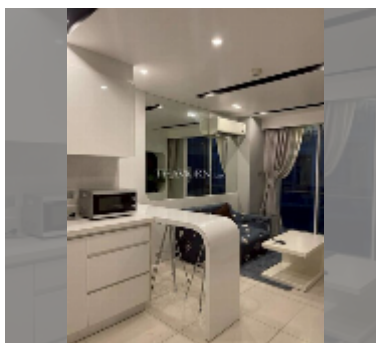

Condo for sale 1 bedroom 37.5 m² in City Center Residence, Pattaya

฿ 2,990,000

UNIT PARAMETERS:

UID	FS-241850
quota	thai quota
type	1 bedroom
size	37.5m²
floor	6
view	pool view
quality	good
equipment: furniture, air conditioner, washing-machine, refrigerator	

PROJECT PARAMETERS:

district	Central Pattaya
buildings	3
floors	8
built in	2017
maintenance	฿ 22,050/year

FACILITIES:

General information: resort, meters to beach: 2000, minutes to beach: 15, underground parking.

Swimming pool: swimming pool, kids pool, waterfall.

Chill zone: garden.

Health zone: gym, sauna.

Other: lobby, CCTV, security.