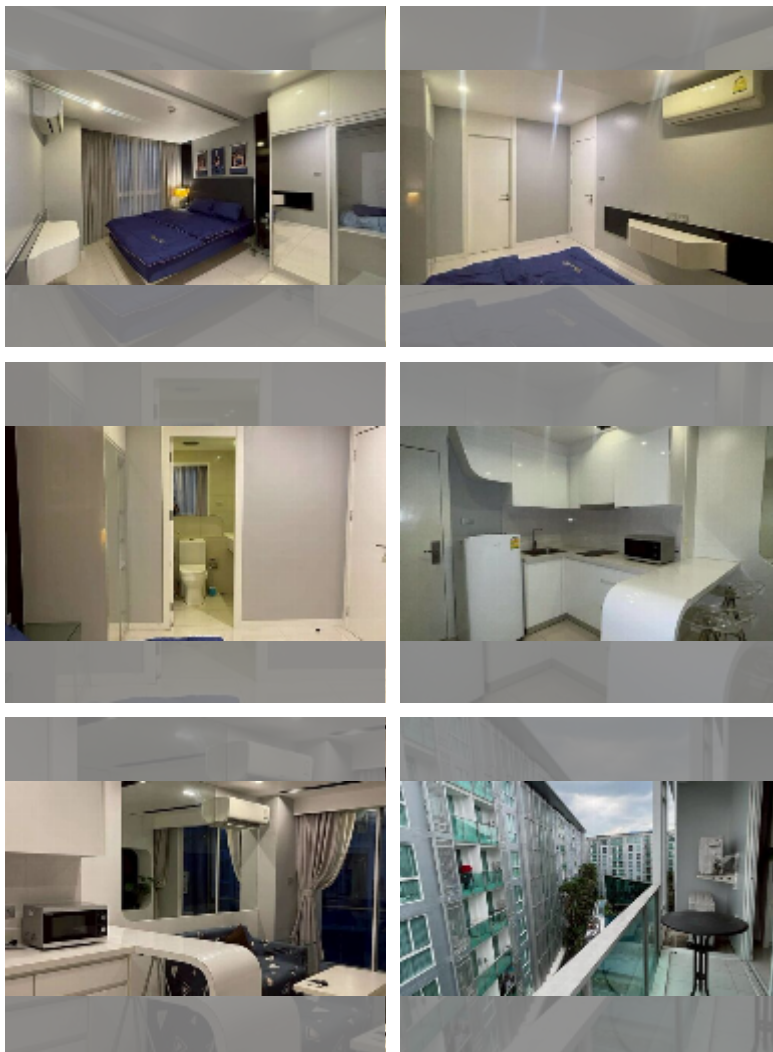

Condo for sale 1 bedroom 37.5 m² in City Center Residence, Pattaya

฿ 2,990,000

UNIT PARAMETERS:

UID	FS-241850
quota	thai quota
type	1 bedroom
size	37.5m²
floor	6
view	pool view
quality	good
equipment: furniture, air conditioner, washing-machine, refrigerator	

PROJECT PARAMETERS:

district	Central Pattaya
buildings	3
floors	8
built in	2017
maintenance	฿ 22,050/year

FACILITIES:

General information: resort, meters to beach: 2000, minutes to beach: 15, underground parking.

Swimming pool: swimming pool, kids pool, waterfall.

Chill zone: garden.

Health zone: gym, sauna.

Other: lobby, CCTV, security.