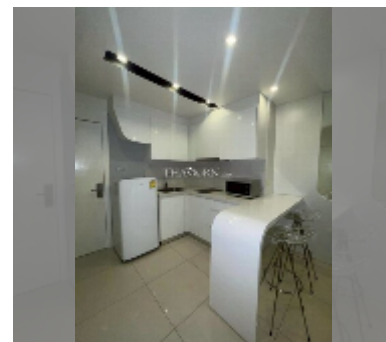

Condo for sale 1 bedroom 37.5 m² in City Center Residence, Pattaya

฿ 2,990,000

UNIT PARAMETERS:

UID	FS-241850
quota	thai quota
type	1 bedroom
size	37.5m²
floor	6
view	pool view
quality	good
equipment: furniture, air conditioner, washing-machine, refrigerator	

PROJECT PARAMETERS:

district	Central Pattaya
buildings	3
floors	8
built in	2017
maintenance	฿ 22,050/year

FACILITIES:

General information: resort, meters to beach: 2000, minutes to beach: 15, underground parking.

Swimming pool: swimming pool, kids pool, waterfall.

Chill zone: garden.

Health zone: gym, sauna.

Other: lobby, CCTV, security.