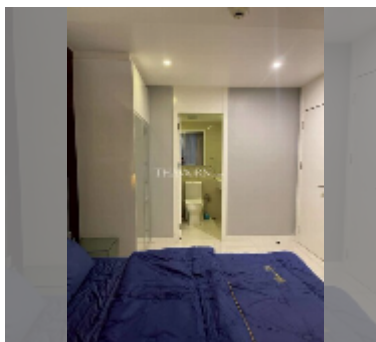

Condo for sale 1 bedroom 37.5 m² in City Center Residence, Pattaya

฿ 2,990,000

UNIT PARAMETERS:

UID	FS-241850
quota	thai quota
type	1 bedroom
size	37.5m²
floor	6
view	pool view
quality	good
equipment: furniture, air conditioner, washing-machine, refrigerator	

PROJECT PARAMETERS:

district	Central Pattaya
buildings	3
floors	8
built in	2017
maintenance	฿ 22,050/year

FACILITIES:

General information: resort, meters to beach: 2000, minutes to beach: 15, underground parking.

Swimming pool: swimming pool, kids pool, waterfall.

Chill zone: garden.

Health zone: gym, sauna.

Other: lobby, CCTV, security.