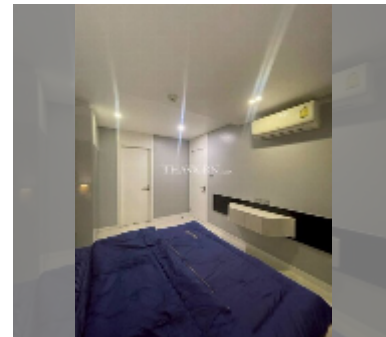

Condo for sale 1 bedroom 37.5 m² in City Center Residence, Pattaya

฿ 2,990,000

UNIT PARAMETERS:

UID	FS-241850
quota	thai quota
type	1 bedroom
size	37.5m²
floor	6
view	pool view
quality	good
equipment: furniture, air conditioner, washing-machine, refrigerator	

PROJECT PARAMETERS:

district	Central Pattaya
buildings	3
floors	8
built in	2017
maintenance	฿ 22,050/year

FACILITIES:

General information: resort, meters to beach: 2000, minutes to beach: 15, underground parking.

Swimming pool: swimming pool, kids pool, waterfall.

Chill zone: garden.

Health zone: gym, sauna.

Other: lobby, CCTV, security.