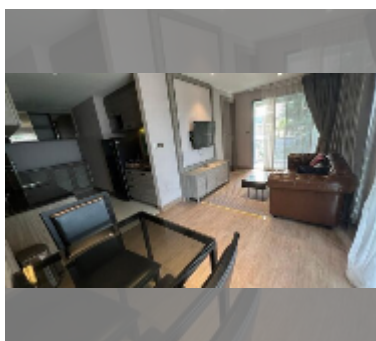

Condo for sale 1 bedroom 49 m² in Saint Senate Residences, Pattaya

฿ 4,850,000

UNIT PARAMETERS:

UID	FS-241849
quota	thai quota
type	1 bedroom
size	49m²
floor	3
view	garden view
quality	good

PROJECT PARAMETERS:

district	Pratumnak
buildings	1
floors	8
built in	2016

FACILITIES:

General information: lowrise, meters to beach: 200, minutes to beach: 3, underground parking.

Swimming pool: swimming pool, rooftop pool, jacuzzi, sunbathing area.

Chill zone: chill zone, rooftop chillout.

Health zone: gym.

Other: reception, lobby, clubhouse, CCTV, security.