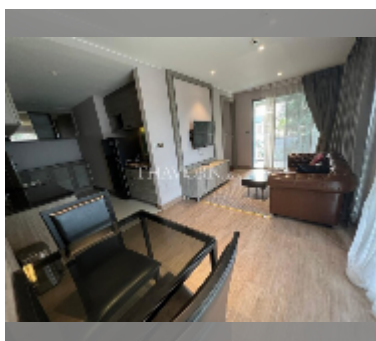

Condo for sale 1 bedroom 49 m² in Saint Senate Residences, Pattaya

฿ 4,850,000

UNIT PARAMETERS:

UID	FS-241849
quota	thai quota
type	1 bedroom
size	49m²
floor	3
view	garden view
quality	good

PROJECT PARAMETERS:

district	Pratumnak
buildings	1
floors	8
built in	2016

FACILITIES:

General information: lowrise, meters to beach: 200, minutes to beach: 3, underground parking.

Swimming pool: swimming pool, rooftop pool, jacuzzi, sunbathing area.

Chill zone: chill zone, rooftop chillout.

Health zone: gym.

Other: reception, lobby, clubhouse, CCTV, security.