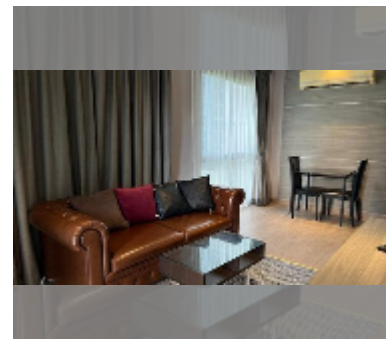

Condo for sale 1 bedroom 49 m² in Saint Senate Residences, Pattaya

฿ 4,850,000

UNIT PARAMETERS:

UID	FS-241849
quota	thai quota
type	1 bedroom
size	49m ²
floor	3
view	garden view
quality	good

PROJECT PARAMETERS:

Chill zone: chill zone, rooftop chillout.

Health zone: gym.

Other: reception, lobby, clubhouse, CCTV, security.

[details](#)