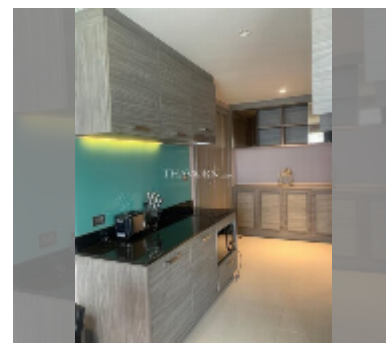

Condo for sale 1 bedroom 49 m² in Saint Senate Residences, Pattaya

฿ 4,850,000

UNIT PARAMETERS:

UID	FS-241849
quota	thai quota
type	1 bedroom
size	49m²
floor	3
view	garden view
quality	good

PROJECT PARAMETERS:

district	Pratumnak
buildings	1
floors	8
built in	2016

FACILITIES:

General information: lowrise, meters to beach: 200, minutes to beach: 3, underground parking.

Swimming pool: swimming pool, rooftop pool, jacuzzi, sunbathing area.

Chill zone: chill zone, rooftop chillout.

Health zone: gym.

Other: reception, lobby, clubhouse, CCTV, security.