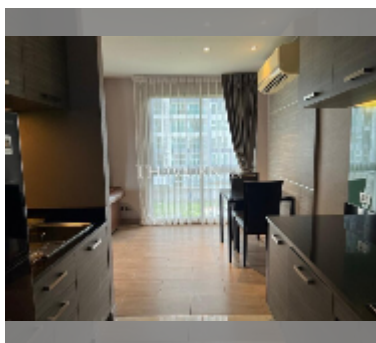

Condo for sale 1 bedroom 49 m² in Saint Senate Residences, Pattaya

฿ 4,850,000

UNIT PARAMETERS:

UID	FS-241849
quota	thai quota
type	1 bedroom
size	49m²
floor	3
view	garden view
quality	good

PROJECT PARAMETERS:

district	Pratumnak
buildings	1
floors	8
built in	2016

FACILITIES:

General information: lowrise, meters to beach: 200, minutes to beach: 3, underground parking.

Swimming pool: swimming pool, rooftop pool, jacuzzi, sunbathing area.

Chill zone: chill zone, rooftop chillout.

Health zone: gym.

Other: reception, lobby, clubhouse, CCTV, security.