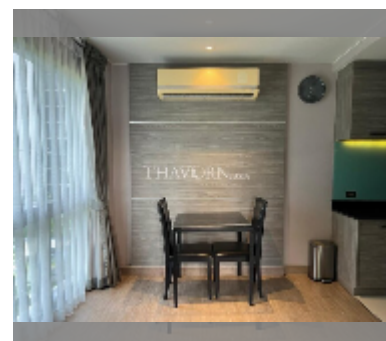

Condo for sale 1 bedroom 49 m² in Saint Senate Residences, Pattaya

฿ 4,850,000

UNIT PARAMETERS:

UID	FS-241849
quota	thai quota
type	1 bedroom
size	49m²
floor	3
view	garden view
quality	good

PROJECT PARAMETERS:

district	Pratumnak
buildings	1
floors	8
built in	2016

FACILITIES:

General information: lowrise, meters to beach: 200, minutes to beach: 3, underground parking.

Swimming pool: swimming pool, rooftop pool, jacuzzi, sunbathing area.

Chill zone: chill zone, rooftop chillout.

Health zone: gym.

Other: reception, lobby, clubhouse, CCTV, security.