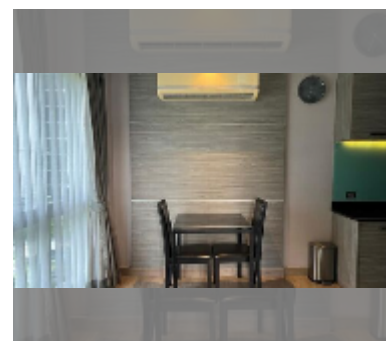

Condo for sale 1 bedroom 49 m² in Saint Senate Residences, Pattaya

฿ 4,850,000

UNIT PARAMETERS:

UID	FS-241849
quota	thai quota
type	1 bedroom
size	49m ²
floor	3
view	garden view
quality	good

PROJECT PARAMETERS:

district	Pratumnak
buildings	1
floors	8
built in	2016

FACILITIES:

General information: lowrise, meters to beach: 200, minutes to beach: 3, underground parking.

Swimming pool: swimming pool, rooftop pool, jacuzzi, sunbathing area.

Chill zone: chill zone, rooftop chillout.

Health zone: gym.

Other: reception, lobby, clubhouse, CCTV, security.

[details](#)