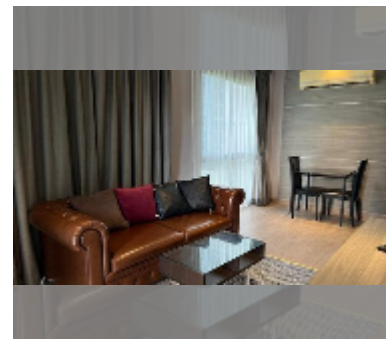

Condo for sale 1 bedroom 49 m² in Saint Senate Residences, Pattaya

฿ 4,850,000

UNIT PARAMETERS:

UID	FS-241849
quota	thai quota
type	1 bedroom
size	49m²
floor	3
view	garden view
quality	good

PROJECT PARAMETERS:

district	Pratumnak
buildings	1
floors	8
built in	2016

FACILITIES:

General information: lowrise, meters to beach: 200, minutes to beach: 3, underground parking.

Swimming pool: swimming pool, rooftop pool, jacuzzi, sunbathing area.

Chill zone: chill zone, rooftop chillout.

Health zone: gym.

Other: reception, lobby, clubhouse, CCTV, security.