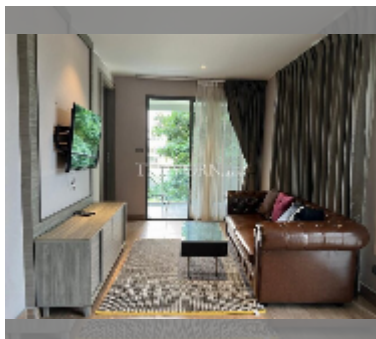

Condo for sale 1 bedroom 49 m² in Saint Senate Residences, Pattaya

฿ 4,850,000

UNIT PARAMETERS:

UID	FS-241849
quota	thai quota
type	1 bedroom
size	49m²
floor	3
view	garden view
quality	good

PROJECT PARAMETERS:

district	Pratumnak
buildings	1
floors	8
built in	2016

FACILITIES:

General information: lowrise, meters to beach: 200, minutes to beach: 3, underground parking.

Swimming pool: swimming pool, rooftop pool, jacuzzi, sunbathing area.

Chill zone: chill zone, rooftop chillout.

Health zone: gym.

Other: reception, lobby, clubhouse, CCTV, security.