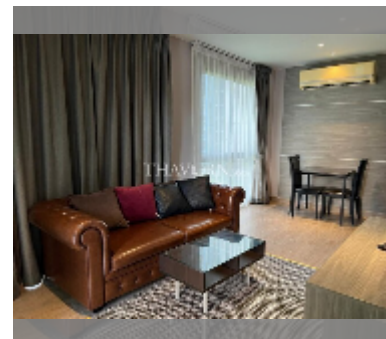

Condo for sale 1 bedroom 49 m² in Saint Senate Residences, Pattaya

฿ 4,850,000

UNIT PARAMETERS:

UID	FS-241849
quota	thai quota
type	1 bedroom
size	49m²
floor	3
view	garden view
quality	good

PROJECT PARAMETERS:

district	Pratumnak
buildings	1
floors	8
built in	2016

FACILITIES:

General information: lowrise, meters to beach: 200, minutes to beach: 3, underground parking.

Swimming pool: swimming pool, rooftop pool, jacuzzi, sunbathing area.

Chill zone: chill zone, rooftop chillout.

Health zone: gym.

Other: reception, lobby, clubhouse, CCTV, security.