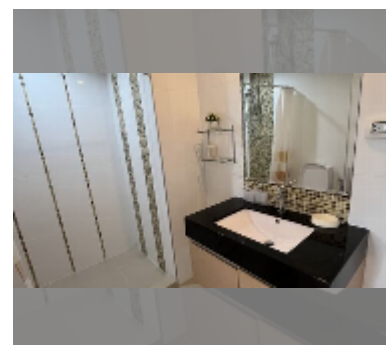

Condo for sale 1 bedroom 35 m² in Paradise Park, Pattaya

฿ 2,000,000

UNIT PARAMETERS:

UID	FS-241843
quota	foreign quota
type	1 bedroom
size	35m²
floor	4
view	city view
quality	good
equipment: furniture, air conditioner, television, refrigerator	

PROJECT PARAMETERS:

district	Jomtien
buildings	3
floors	8
built in	2012
maintenance	฿ 14,700/year

FACILITIES:

General information: resort, underground parking.

Swimming pool: swimming pool, kids pool.

Chill zone: chill zone, garden.

Health zone: gym.

Other: lobby, kids playgarden, CCTV, security, minimart.