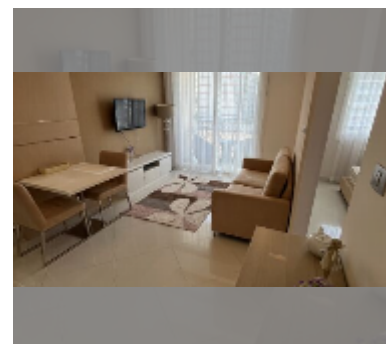

Condo for sale 1 bedroom 35 m² in Paradise Park, Pattaya

฿ 2,000,000

UNIT PARAMETERS:

UID	FS-241843
quota	foreign quota
type	1 bedroom
size	35m²
floor	4
view	city view
quality	good
equipment: furniture, air conditioner, television, refrigerator	

PROJECT PARAMETERS:

district	Jomtien
buildings	3
floors	8
built in	2012
maintenance	฿ 14,700/year

FACILITIES:

General information: resort, underground parking.

Swimming pool: swimming pool, kids pool.

Chill zone: chill zone, garden.

Health zone: gym.

Other: lobby, kids playgarden, CCTV, security, minimart.