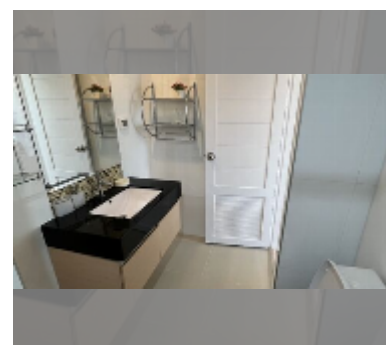

Condo for sale 1 bedroom 35 m² in Paradise Park, Pattaya

฿ 2,000,000

UNIT PARAMETERS:

UID	FS-241843
quota	foreign quota
type	1 bedroom
size	35m²
floor	4
view	city view
quality	good
equipment: furniture, air conditioner, television, refrigerator	

PROJECT PARAMETERS:

district	Jomtien
buildings	3
floors	8
built in	2012
maintenance	฿ 14,700/year

FACILITIES:

General information: resort, underground parking.

Swimming pool: swimming pool, kids pool.

Chill zone: chill zone, garden.

Health zone: gym.

Other: lobby, kids playgarden, CCTV, security, minimart.